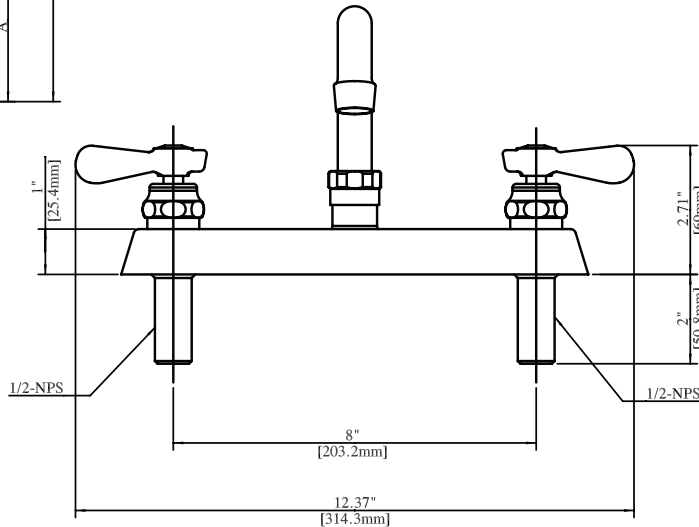

Use your smart phone to scan the above QR code to visit our website: www.bk-resources.com

8" Deck Mount Heavy Duty Solid Body Faucet with Swing Spout

Model: BKF-8DM-G, Lead Free

Options:

BKF-C414-VR
Vandal Resistant Aerator - .5 GPM

BKF-WBH
ADA Compliant
Wrist Blade Handles

Product Specifications:

- Heavy Duty Double Seat 1/4 Turn Ceramic Cartridges
- Color Coded Hot & Cold Indicators
- Double O-Ring Spout Seal
- High Polished Triple Dipped Chrome Finish
- Integral Check Valve
- Lead Free Compliant
- Full Replacement Parts Available

Product Detail:

Model Number	DIM. A	DIM. B	DIM. C
BKF-8DM-6-G	2.75" [69.8]	5" [127]	6" [152.4]
BKF-8DM-8-G	3.16" [80.2]	5.38" [136.5]	8" [203.2]
BKF-8DM-10-G	3.56" [90.5]	5.75" [146]	10" [254]
BKF-8DM-12-G	3.88" [98.4]	6.09" [156.4]	12" [304.8]
BKF-8DM-14-G	4.31" [109.5]	6.56" [166.7]	14" [355.6]
BKF-8DM-16-G	4.75" [120.6]	6.88" [174.6]	16" [406.4]

Certifications:

PRODUCT SPECIFICATION SHEET

RESOURCES

8" Deck Mount Heavy Duty Solid Body Faucet with Swing Spout

Model: BKF-8DM-G, Lead Free

Exploded Parts Detail:

Diagram #	Quantity	Part Number	Description
1	1	BKF-SPT-XX-G	Spout
2	1	BKF-SPT-AER-W	Aerator Washer
3	1	BKF-SPT-AER	Aerator
4	1	BKF-AER-NOZZLE	Nozzle
5	1	BKF-SPT-SPACER	Spacer
6	1	BKF-SPT-ORING	O-Ring
7	1	BKF-SPT-NUT	Spout Nut
8	2	BKF-SBH	Handle
9	2	BKF-BONNET	Bonnet
10	2	BKF-HV/CV-G	Ceramic Valves
11	1	BKF-8DM-XX-G	Faucet Body
12	2	BKF-MW	Mounting Washer
13	2	BKF-MN	Mounting Nut