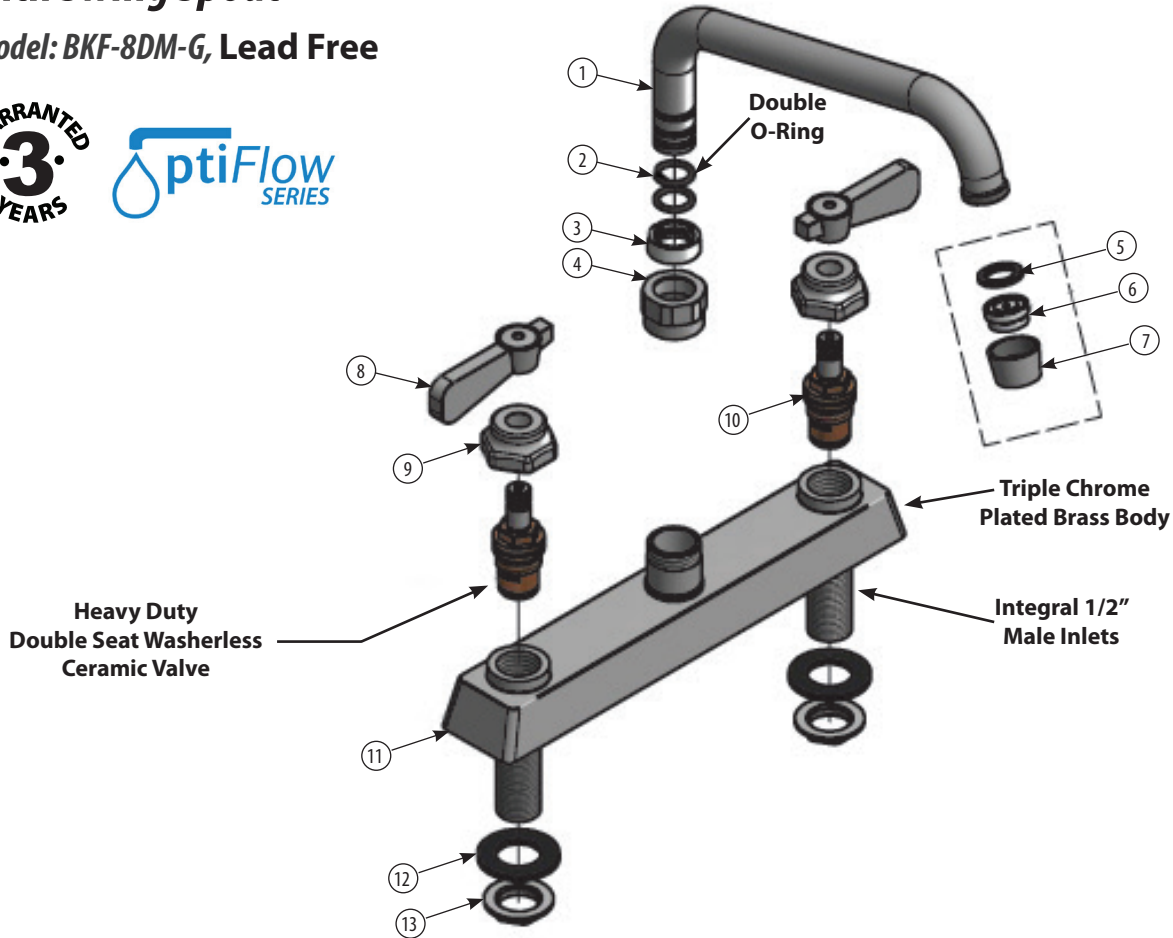

BKF-WBH
ADA Compliant
Wrist Blade Handles

Product Specifications:

- Heavy Duty Double Seat 1/4 Turn Ceramic Cartridges
- Color Coded Hot & Cold Indicators
- Double O-Ring Spout Seal
- High Polished Triple Dipped Chrome Finish
- Integral Check Valve
- Lead Free Compliant
- Full Replacement Parts Available

Certifications:

PRODUCT SPECIFICATION SHEET

RESOURCES

8" Deck Mount Heavy Duty Solid Body Faucet with Swing Spout

Model: BKF-8DM-G, Lead Free

Exploded Parts Detail:

Diagram #	Quantity	Part Number	Description
1	1	BKF-SPT-XX-G	Spout
2	1	BKF-SPT-AER-W	Aerator Washer
3	1	BKF-SPT-AER	Aerator
4	1	BKF-AER-NOZZLE	Nozzle
5	1	BKF-SPT-SPACER	Spacer
6	1	BKF-SPT-ORING	O-Ring
7	1	BKF-SPT-NUT	Spout Nut
8	2	BKF-SBH	Handle
9	2	BKF-BONNET	Bonnet
10	2	BKF-HV/CV-G	Ceramic Valves
11	1	BKF-8DM-XX-G	Faucet Body
12	2	BKF-MW	Mounting Washer
13	2	BKF-MN	Mounting Nut

Optional Spouts & Parts:

Heavy Duty Gooseneck Spout
BKF-HSPT-3G-G, BKF-HSPT-5G-G
BKF-HSPT-8G-G

Heavy Duty DJ Swing Spout
BKF-HSPT-18-G

Heavy Duty Swing Spout
BKF-HSPT-6-G, BKF-HSPT-8-G
BKF-HSPT-10-G, BKF-HSPT-12-G
BKF-HSPT-14-G, BKF-HSPT-16-G