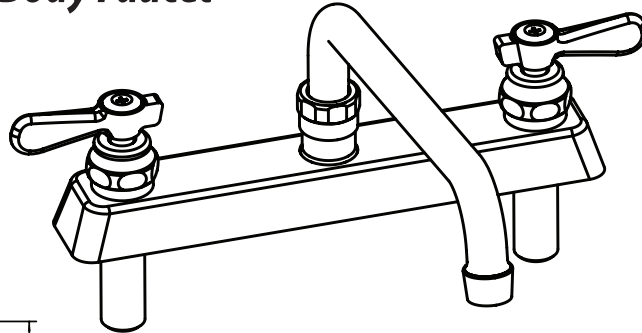

Use your smart phone to scan the above QR code to visit our website: www.bk-resources.com

8" Deck Mount Heavy Duty Solid Body Faucet with Swing Spout

Model: BKF-8DM-G, Lead Free

Options:

BKF-C414-VR
Vandal Resistant Aerator - .5 GPM

BKF-WBH
ADA Compliant
Wrist Blade Handles

Product Specifications:

- Heavy Duty Double Seat 1/4 Turn Ceramic Cartridges
- Color Coded Hot & Cold Indicators
- Double O-Ring Spout Seal
- High Polished Triple Dipped Chrome Finish
- Integral Check Valve
- Lead Free Compliant
- Full Replacement Parts Available

Certifications:

PRODUCT SPECIFICATION SHEET

RESOURCES

8" Deck Mount Heavy Duty Solid Body Faucet with Swing Spout

Model: BKF-8DM-G, Lead Free

Exploded Parts Detail:

Diagram #	Quantity	Part Number	Description
1	1	BKF-SPT-XX-G	Spout
2	1	BKF-SPT-AER-W	Aerator Washer
3	1	BKF-SPT-AER	Aerator
4	1	BKF-AER-NOZZLE	Nozzle
5	1	BKF-SPT-SPACER	Spacer
6	1	BKF-SPT-ORING	O-Ring
7	1	BKF-SPT-NUT	Spout Nut
8	2	BKF-SBH	Handle
9	2	BKF-BONNET	Bonnet
10	2	BKF-HV/CV-G	Ceramic Valves
11	1	BKF-8DM-XX-G	Faucet Body
12	2	BKF-MW	Mounting Washer
13	2	BKF-MN	Mounting Nut