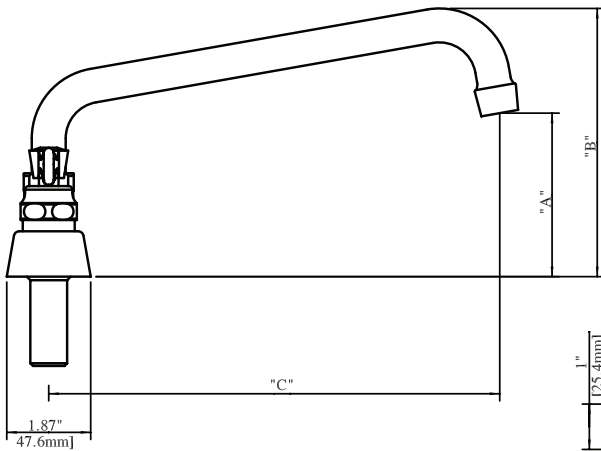

Use your smart phone to scan the above QR code to visit our website: www.bk-resources.com

8" Deck Mount Heavy Duty Solid Body Faucet with Swing Spout

Model: BKF-8DM-G, Lead Free

Options:

BKF-C414-VR
Vandal Resistant Aerator - .5 GPM

BKF-WBH
ADA Compliant
Wrist Blade Handles

Product Specifications:

- Heavy Duty Double Seat 1/4 Turn Ceramic Cartridges
- Color Coded Hot & Cold Indicators
- Double O-Ring Spout Seal
- High Polished Triple Dipped Chrome Finish
- Integral Check Valve
- Lead Free Compliant
- Full Replacement Parts Available

Product Detail:

Model Number	DIM. A	DIM. B	DIM. C
BKF-8DM-6-G	2.75" [69.8]	5" [127]	6" [152.4]
BKF-8DM-8-G	3.16" [80.2]	5.38" [136.5]	8" [203.2]
BKF-8DM-10-G	3.56" [90.5]	5.75" [146]	10" [254]
BKF-8DM-12-G	3.88" [98.4]	6.09" [156.4]	12" [304.8]
BKF-8DM-14-G	4.31" [109.5]	6.56" [166.7]	14" [355.6]
BKF-8DM-16-G	4.75" [120.6]	6.88" [174.6]	16" [406.4]