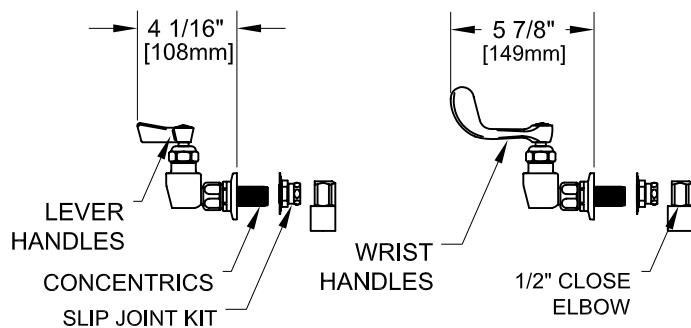

8" C/C BACKSPLASH FAUCET W/ LEVER HANDLES

8" C/C BACKSPLASH FAUCET W/ WRIST HANDLES

8" C/C BACKSPLASH FAUCET

ROUGH-IN:

PRODUCT NAME: STAINLESS STEEL
8" C/C BACKSPLASH FAUCET

MODEL:

- 61182 W/ 6" SWING SPOUT W/ LEVER HANDLES
- 61050 W/ 8" SWING SPOUT W/ LEVER HANDLES
- 60917 W/ 10" SWING SPOUT W/ LEVER HANDLES
- 60771 W/ 12" SWING SPOUT W/ LEVER HANDLES
- 60658 W/ 14" SWING SPOUT W/ LEVER HANDLES
- 60526 W/ 16" SWING SPOUT W/ LEVER HANDLES
- 61190 W/ 6" SWING SPOUT W/ WRIST HANDLES
- 61069 W/ 8" SWING SPOUT W/ WRIST HANDLES
- 60925 W/ 10" SWING SPOUT W/ WRIST HANDLES
- 60798 W/ 12" SWING SPOUT W/ WRIST HANDLES
- 60666 W/ 14" SWING SPOUT W/ WRIST HANDLES
- 60534 W/ 16" SWING SPOUT W/ WRIST HANDLES

FEATURES

CONTROL VALVE

- * 8" C/C BACKSPLASH MOUNT
- * CONCENTRICS
- * STAINLESS STEEL CONSTRUCTION
- * SWIVELLING SEAT DISKS
- * HOT SIDE STEM - RIGHT HAND
- * COLD SIDE STEM - LEFT HAND
- * LEVER HANDLES OR WRIST HANDLES
- * 1/2" CLOSE ELBOWS
- * EZ INSTALL ADAPTERS - T&S, CHI, KROWNE
- * SWING SPOUT

SYSTEM LIMITS

- * TEMP: 40°F MIN. TO 140°F MAX.

SHIPPING WEIGHT

- * 5.0 LBS

* NSF 61-9 APPROVED & LISTED

www.truesdail.com

MODELS	DIM "A"	DIM "B"	DIM "C"
61182 61190	2-1/4" [57mm]	5-7/8" [149mm]	6" [152mm]
61050 61069	2-1/2" [64mm]	6-3/8" [162mm]	8" [204mm]
60917 60925	3-1/8" [79mm]	6-7/8" [175mm]	10" [254mm]
60771 60798	3-3/4" [95mm]	7-3/8" [187mm]	12" [305mm]
60658 60666	4-3/8" [111mm]	8-1/4" [210mm]	14" [356mm]
60526 60534	5" [127mm]	8-7/8" [225mm]	16" [406mm]