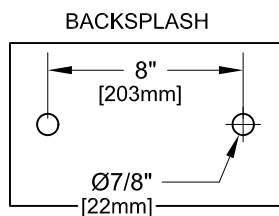

8" C/C BACKSPLASH FAUCET W/ LEVER HANDLES

8" C/C BACKSPLASH FAUCET W/ WRIST HANDLES

8" C/C BACKSPLASH FAUCET

ROUGH-IN:

PRODUCT NAME: STAINLESS STEEL
8" C/C BACKSPLASH FAUCET

MODEL:

- 61182 W/ 6" SWING SPOUT W/ LEVER HANDLES
- 61050 W/ 8" SWING SPOUT W/ LEVER HANDLES
- 60917 W/ 10" SWING SPOUT W/ LEVER HANDLES
- 60771 W/ 12" SWING SPOUT W/ LEVER HANDLES
- 60658 W/ 14" SWING SPOUT W/ LEVER HANDLES
- 60526 W/ 16" SWING SPOUT W/ LEVER HANDLES
- 61190 W/ 6" SWING SPOUT W/ WRIST HANDLES
- 61069 W/ 8" SWING SPOUT W/ WRIST HANDLES
- 60925 W/ 10" SWING SPOUT W/ WRIST HANDLES
- 60798 W/ 12" SWING SPOUT W/ WRIST HANDLES
- 60666 W/ 14" SWING SPOUT W/ WRIST HANDLES
- 60534 W/ 16" SWING SPOUT W/ WRIST HANDLES

FEATURES

CONTROL VALVE

- * 8" C/C BACKSPLASH MOUNT
- * CONCENTRICS
- * STAINLESS STEEL CONSTRUCTION
- * SWIVELLING SEAT DISKS
- * HOT SIDE STEM - RIGHT HAND
- * COLD SIDE STEM - LEFT HAND
- * LEVER HANDLES OR WRIST HANDLES
- * 1/2" CLOSE ELBOWS
- * EZ INSTALL ADAPTERS - T&S, CHI, KROWNE
- * SWING SPOUT

SYSTEM LIMITS

- * TEMP: 40°F MIN. TO 140°F MAX.

SHIPPING WEIGHT

- * 5.0 LBS

* NSF 61-9 APPROVED & LISTED

www.truesdail.com

MODELS	DIM "A"	DIM "B"	DIM "C"
61182 61190	2-1/4" [57mm]	5-7/8" [149mm]	6" [152mm]
61050 61069	2-1/2" [64mm]	6-3/8" [162mm]	8" [204mm]
60917 60925	3-1/8" [79mm]	6-7/8" [175mm]	10" [254mm]
60771 60798	3-3/4" [95mm]	7-3/8" [187mm]	12" [305mm]
60658 60666	4-3/8" [111mm]	8-1/4" [210mm]	14" [356mm]
60526 60534	5" [127mm]	8-7/8" [225mm]	16" [406mm]