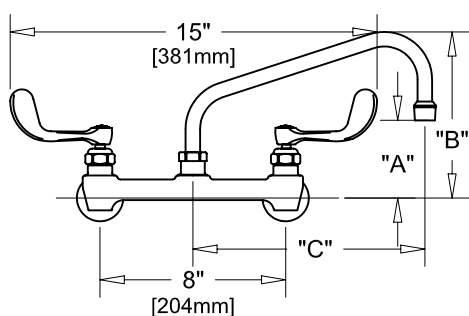

8" C/C BACKSPLASH FAUCET W/ LEVER HANDLES

8" C/C BACKSPLASH FAUCET W/ WRIST HANDLES

8" C/C BACKSPLASH FAUCET

ROUGH-IN:

PRODUCT NAME: STAINLESS STEEL
8" C/C BACKSPLASH FAUCET

MODEL:

- 61182 W/ 6" SWING SPOUT W/ LEVER HANDLES
- 61050 W/ 8" SWING SPOUT W/ LEVER HANDLES
- 60917 W/ 10" SWING SPOUT W/ LEVER HANDLES
- 60771 W/ 12" SWING SPOUT W/ LEVER HANDLES
- 60658 W/ 14" SWING SPOUT W/ LEVER HANDLES
- 60526 W/ 16" SWING SPOUT W/ LEVER HANDLES
- 61190 W/ 6" SWING SPOUT W/ WRIST HANDLES
- 61069 W/ 8" SWING SPOUT W/ WRIST HANDLES
- 60925 W/ 10" SWING SPOUT W/ WRIST HANDLES
- 60798 W/ 12" SWING SPOUT W/ WRIST HANDLES
- 60666 W/ 14" SWING SPOUT W/ WRIST HANDLES
- 60534 W/ 16" SWING SPOUT W/ WRIST HANDLES

FEATURES

CONTROL VALVE

- * 8" C/C BACKSPLASH MOUNT
- * CONCENTRICS
- * STAINLESS STEEL CONSTRUCTION
- * SWIVELLING SEAT DISKS
- * HOT SIDE STEM - RIGHT HAND
- * COLD SIDE STEM - LEFT HAND
- * LEVER HANDLES OR WRIST HANDLES
- * 1/2" CLOSE ELBOWS
- * EZ INSTALL ADAPTERS - T&S, CHI, KROWNE
- * SWING SPOUT

SYSTEM LIMITS

- * TEMP: 40°F MIN. TO 140°F MAX.

SHIPPING WEIGHT

- * 5.0 LBS

* NSF 61-9 APPROVED & LISTED

www.truesdail.com

MODELS	DIM "A"	DIM "B"	DIM "C"
61182 61190	2-1/4" [57mm]	5-7/8" [149mm]	6" [152mm]
61050 61069	2-1/2" [64mm]	6-3/8" [162mm]	8" [204mm]
60917 60925	3-1/8" [79mm]	6-7/8" [175mm]	10" [254mm]
60771 60798	3-3/4" [95mm]	7-3/8" [187mm]	12" [305mm]
60658 60666	4-3/8" [111mm]	8-1/4" [210mm]	14" [356mm]
60526 60534	5" [127mm]	8-7/8" [225mm]	16" [406mm]