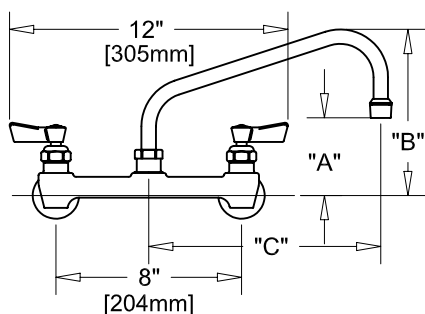

8" C/C BACKSPLASH FAUCET W/ LEVER HANDLES

8" C/C BACKSPLASH FAUCET W/ WRIST HANDLES

8" C/C BACKSPLASH FAUCET

ROUGH-IN:

PRODUCT NAME: STAINLESS STEEL
8" C/C BACKSPLASH FAUCET

MODEL:

- 61182 W/ 6" SWING SPOUT W/ LEVER HANDLES
- 61050 W/ 8" SWING SPOUT W/ LEVER HANDLES
- 60917 W/ 10" SWING SPOUT W/ LEVER HANDLES
- 60771 W/ 12" SWING SPOUT W/ LEVER HANDLES
- 60658 W/ 14" SWING SPOUT W/ LEVER HANDLES
- 60526 W/ 16" SWING SPOUT W/ LEVER HANDLES
- 61190 W/ 6" SWING SPOUT W/ WRIST HANDLES
- 61069 W/ 8" SWING SPOUT W/ WRIST HANDLES
- 60925 W/ 10" SWING SPOUT W/ WRIST HANDLES
- 60798 W/ 12" SWING SPOUT W/ WRIST HANDLES
- 60666 W/ 14" SWING SPOUT W/ WRIST HANDLES
- 60534 W/ 16" SWING SPOUT W/ WRIST HANDLES

FEATURES

CONTROL VALVE

- * 8" C/C BACKSPLASH MOUNT
- * CONCENTRICS
- * STAINLESS STEEL CONSTRUCTION
- * SWIVELLING SEAT DISKS
- * HOT SIDE STEM - RIGHT HAND
- * COLD SIDE STEM - LEFT HAND
- * LEVER HANDLES OR WRIST HANDLES
- * 1/2" CLOSE ELBOWS
- * EZ INSTALL ADAPTERS - T&S, CHI, KROWNE
- * SWING SPOUT

SYSTEM LIMITS

- * TEMP: 40°F MIN. TO 140°F MAX.

SHIPPING WEIGHT

- * 5.0 LBS

* NSF 61-9 APPROVED & LISTED

www.truesdail.com

MODELS	DIM "A"	DIM "B"	DIM "C"
61182 61190	2-1/4" [57mm]	5-7/8" [149mm]	6" [152mm]
61050 61069	2-1/2" [64mm]	6-3/8" [162mm]	8" [204mm]
60917 60925	3-1/8" [79mm]	6-7/8" [175mm]	10" [254mm]
60771 60798	3-3/4" [95mm]	7-3/8" [187mm]	12" [305mm]
60658 60666	4-3/8" [111mm]	8-1/4" [210mm]	14" [356mm]
60526 60534	5" [127mm]	8-7/8" [225mm]	16" [406mm]