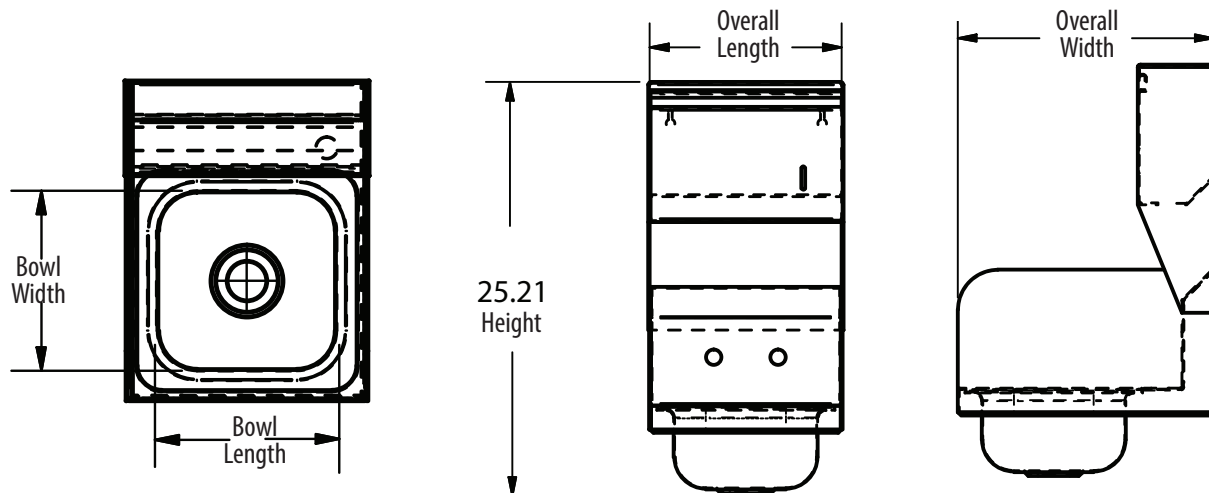

## Features:

- Wall Mounting Hardware Included
- Drain Included
- Marine Edge
- Accommodates 4" O.C. Faucets
- Accommodates BK-MFPT "C" Fold Towels
- Includes Soap Dispenser

## Options:

- Upgraded Faucets
- Other Plumbing Accessories - Call For Details

Part Number	Unit Size (l x w)	Bowl Dim. (l x w x d)	Faucet / Spout Mounting	Side Splash	Included Faucet	Drain Size	Product Weight (lbs)
BKHS-W-SS-SS-TD	16" x 12"	9" x 9" x 5"	4" O.C. Splash	Dual	-	1 7/8"	22.50
BKHS-W-SS-SS-TD-P-G	16" x 12"	9" x 9" x 5"	4" O.C. Splash	Dual	BKF-W-3MG-G	1 7/8"	24.50