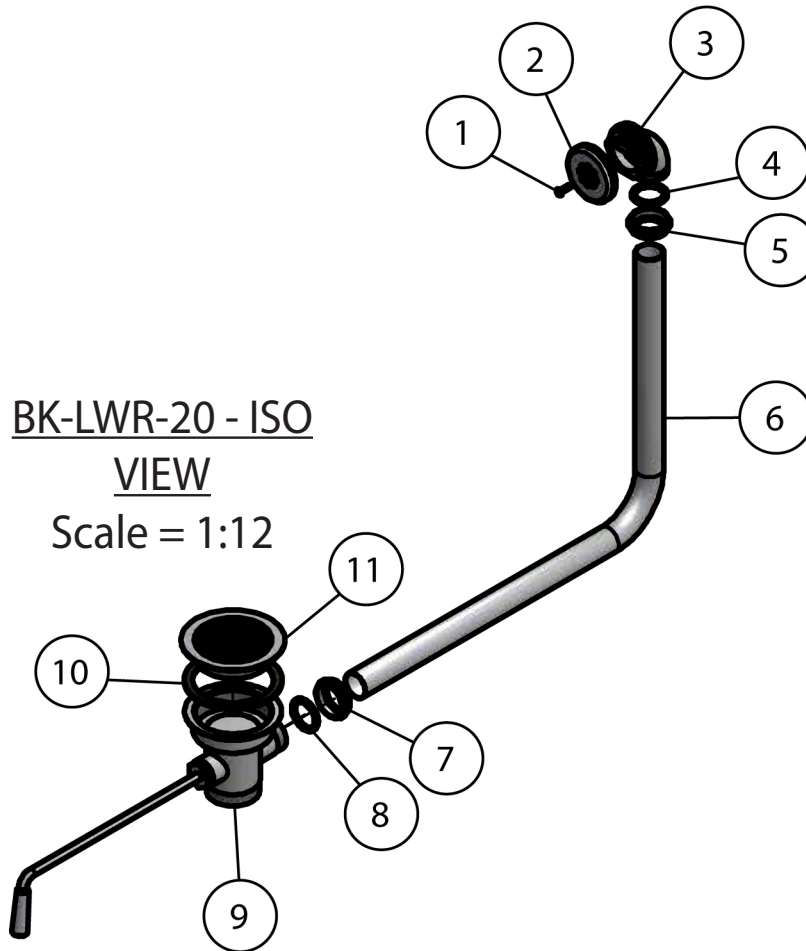

Use your smart phone to scan the above QR code to visit our website: www.bk-resources.com

Twist Lever Waist w/ Overflow

Model: BK-LWR-20

Product Specifications:

- Dual Functioning Outlet Features 2" Male & 1 1/2" Female Threading
- S/S Strainer
- Fits 3 1/2" Openings
- Zinc Plated Metal

**Twist Lever Waist
w/ Overflow**

Model: BK-LWR-20

BK-LWR-20 - ISO
VIEW
Scale = 1:12

Exploded Parts Detail:

Diagram #	Quantity	Part Number	Description
1	1	005032-FPS	Face Plate Screw
2	1	005032-FP	Face Plate
3	1	005032	Overflow Head
4	1	005032-W	Overflow Head Washer
5	1	005032-N	Overflow Nut
6	1	005031	Overflow Tube
7	1	005031-N	Overflow Nut
8	1	005031-W	Overflow Washer
9	1	BK-LWR-20	Faucet Body
10	1	LWR-20-W	Washer
11	1	LDR-FP	Face Plate