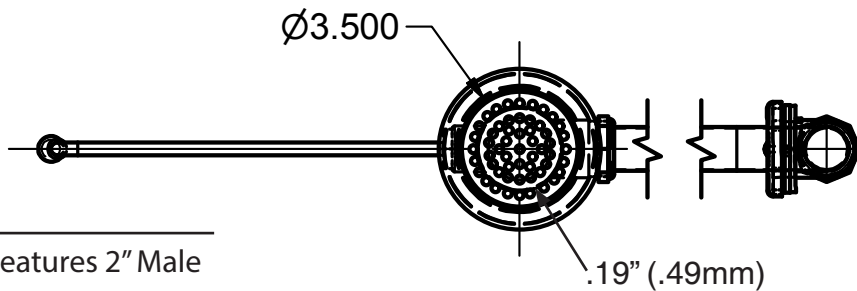

Use your smart phone to scan the above QR code to visit our website: www.bk-resources.com

Twist Lever Waist w/ Overflow

Model: BK-LWR-20

Product Specifications:

- Dual Functioning Outlet Features 2" Male & 1 1/2" Female Threading
- S/S Strainer
- Fits 3 1/2" Openings
- Zinc Plated Metal

**Twist Lever Waist
w/ Overflow**

Model: BK-LWR-20

BK-LWR-20 - ISO
VIEW
Scale = 1:12

Exploded Parts Detail:

Diagram #	Quantity	Part Number	Description
1	1	005032-FPS	Face Plate Screw
2	1	005032-FP	Face Plate
3	1	005032	Overflow Head
4	1	005032-W	Overflow Head Washer
5	1	005032-N	Overflow Nut
6	1	005031	Overflow Tube
7	1	005031-N	Overflow Nut
8	1	005031-W	Overflow Washer
9	1	BK-LWR-20	Faucet Body
10	1	LWR-20-W	Washer
11	1	LDR-FP	Face Plate