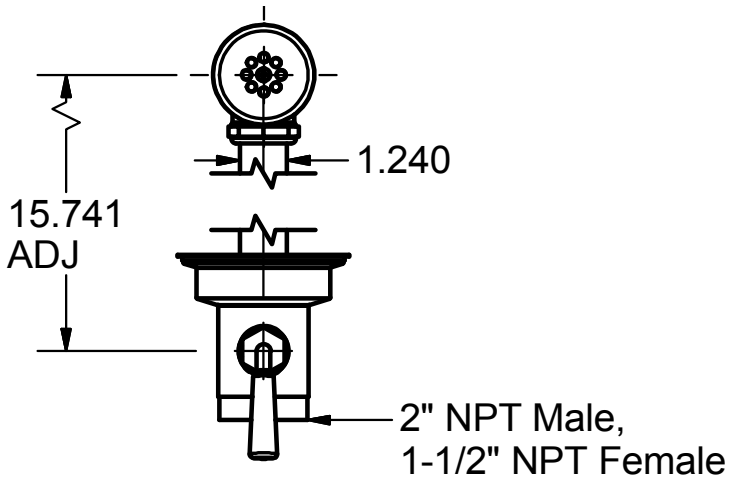

Use your smart phone to scan the above QR code to visit our website: www.bk-resources.com

Twist Lever Waist w/ Overflow

Model: BK-LWR-20

Product Specifications:

- Dual Functioning Outlet Features 2" Male & 1 1/2" Female Threading
- S/S Strainer
- Fits 3 1/2" Openings
- Zinc Plated Metal

**Twist Lever Waist
w/ Overflow**

Model: BK-LWR-20

BK-LWR-20 - ISO
VIEW
Scale = 1:12

Exploded Parts Detail:

Diagram #	Quantity	Part Number	Description
1	1	005032-FPS	Face Plate Screw
2	1	005032-FP	Face Plate
3	1	005032	Overflow Head
4	1	005032-W	Overflow Head Washer
5	1	005032-N	Overflow Nut
6	1	005031	Overflow Tube
7	1	005031-N	Overflow Nut
8	1	005031-W	Overflow Washer
9	1	BK-LWR-20	Faucet Body
10	1	LWR-20-W	Washer
11	1	LDR-FP	Face Plate