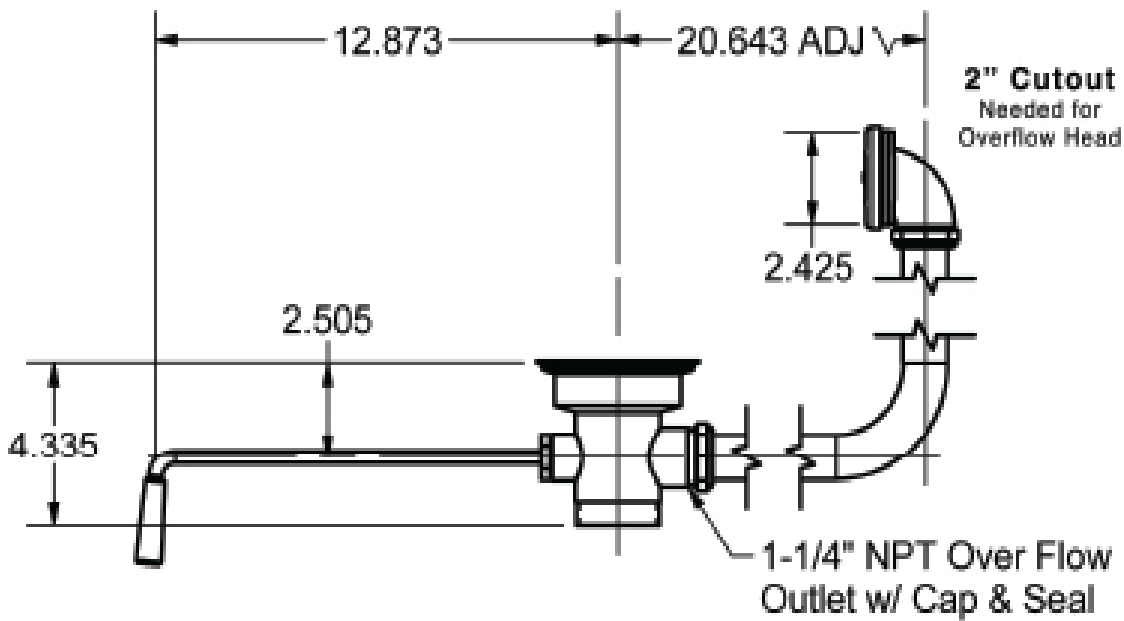

Use your smart phone to scan the above QR code to visit our website: www.bk-resources.com

Twist Lever Waist w/ Overflow

Model: BK-LWR-20

Product Specifications:

- Dual Functioning Outlet Features 2" Male & 1 1/2" Female Threading
- S/S Strainer
- Fits 3 1/2" Openings
- Zinc Plated Metal

**Twist Lever Waist
w/ Overflow**

Model: BK-LWR-20

BK-LWR-20 - ISO
VIEW
Scale = 1:12

Exploded Parts Detail:

Diagram #	Quantity	Part Number	Description
1	1	005032-FPS	Face Plate Screw
2	1	005032-FP	Face Plate
3	1	005032	Overflow Head
4	1	005032-W	Overflow Head Washer
5	1	005032-N	Overflow Nut
6	1	005031	Overflow Tube
7	1	005031-N	Overflow Nut
8	1	005031-W	Overflow Washer
9	1	BK-LWR-20	Faucet Body
10	1	LWR-20-W	Washer
11	1	LDR-FP	Face Plate