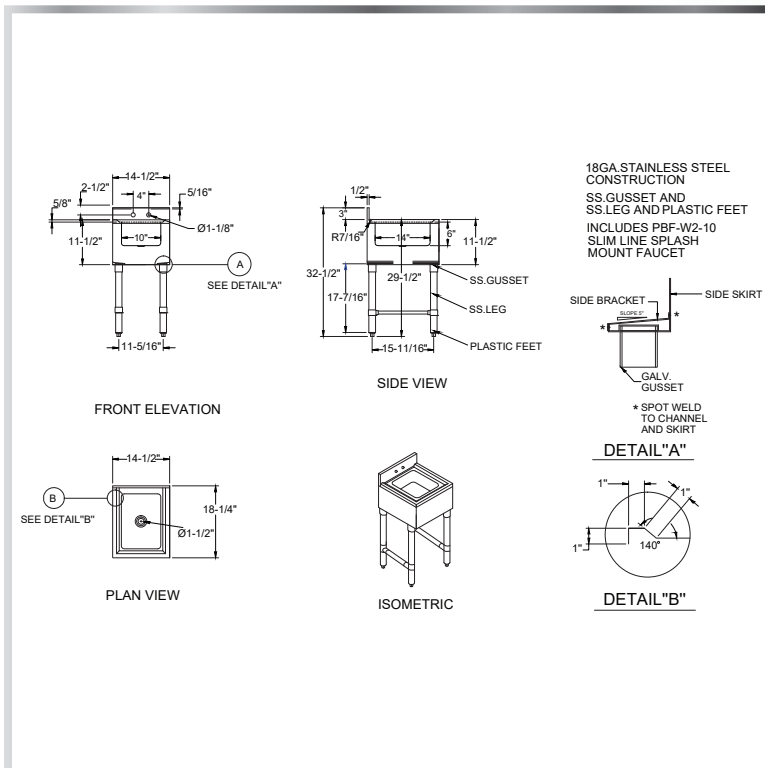

# WALL MOUNT SLIM HAND DUMP SINK

UNDERBAR - SINKS

## MATERIALS

- 18 Gauge 304 Series Stainless Steel; Fabricated
  - Stainless Steel Legs and Cross-Bracing
  - Plastic Adjustable Bullet Feet

## FEATURES

- 4" On-Center Wall-Mounted Faucet Holes
- 6" Deep Sink Bowl
- 3" Backsplash
- Free-Standing

MODEL NUMBER	BOWL SIZE L X W X H	LENGTH	WIDTH
UW-1-1014-1418V	10" x 14" x 6"	14-1/2"	18-1/4"
UW-1-1014-1218V	10" x 14" x 6"	12"	18-1/4"