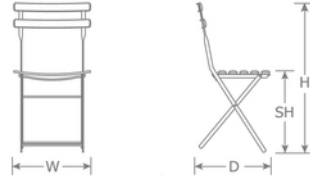

DETAILS

H	W	D	SH	Lbs
32"	17"	17"	18"	10.5

Outdoor/Indoor Folding Side Chair

E-coated powder coat finish

Frame: Steel

Seat/Back: Steel Slats

SHIPPING

Master Pack Quantity: 12

Master Pack Dimensions: 30"x18"x38"

Master Pack Weight: 138 Lbs.

Master Cartons/Pallet: 2

Freight Class: 92.5

FOB: PA 17042

Quick Ship Finishes:

-   
16 A/Marine Blue
-   
22 A/Iron
-   
50 A/Cherry
-   
60 A/Green