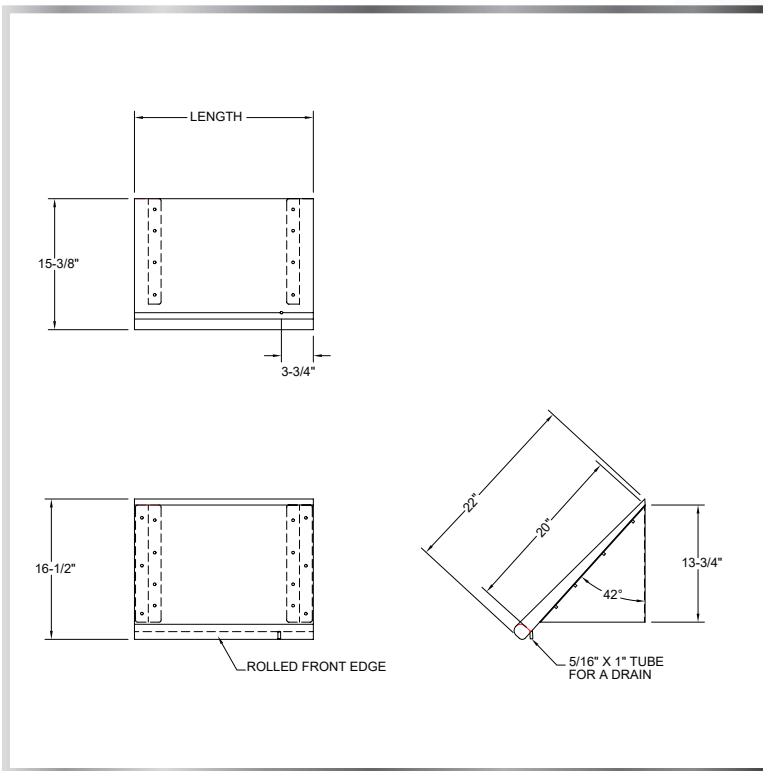

SOLID SORTING SHELF

DISH ROOM - ACCESSORIES

MATERIALS

- 18 Gauge 300 Series Stainless Steel

FEATURES

- Solid Wall Mounted Shelf
- Rolled Front Edges
- Includes Brackets
- Drain Tube in Right Corner

MODEL NUMBER	LENGTH	WIDTH
SSR-21	21"	22"
SSR-42	42"	22"
SSR-63	63"	22"