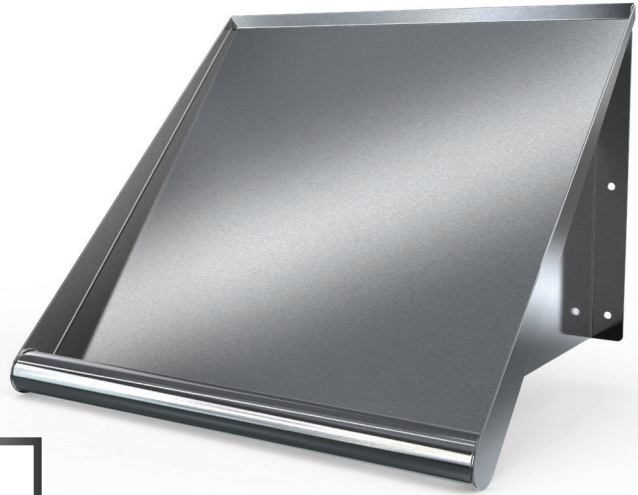

SOLID SORTING SHELF

DISH ROOM - ACCESSORIES

MATERIALS

- 18 Gauge 300 Series Stainless Steel

FEATURES

- Solid Wall Mounted Shelf
- Rolled Front Edges
- Includes Brackets
- Drain Tube in Right Corner

MODEL NUMBER	LENGTH	WIDTH
SSR-21	21"	22"
SSR-42	42"	22"
SSR-63	63"	22"