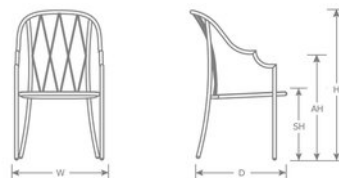

DETAILS

H	W	D	SH	Lbs
37.5"	22.5"	24.5"	17"	15

Outdoor/Indoor Stacking High Back Armchair

E-coated powder coat finish

\*Cushions sold separately

Frame: Steel

Seat/Back: Solid Steel / Tubular Steel

Stackability: 4

SHIPPING

Master Pack Quantity: 2

Master Pack Dimensions: 23"x27"x40.5"

Master Pack Weight: 41 Lbs.

Master Cartons/Pallet: 6

FOB: PA 17042

Special Order Ship Finishes:

22 A/Iron