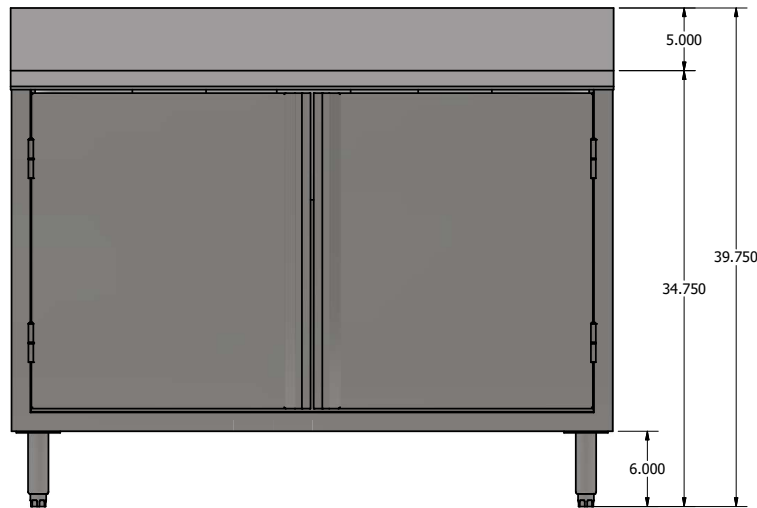

Four Compartment Sink Cabinet

Stainless Steel Compartment Sink Cabinet

Use your smart phone to scan the above QR code to visit our website:
www.bk-resources.com

Certifications:

Features:

- Marine Edge
- Accommodates 4" On Center Faucets
- Deep Drawn Bowl Construction creates a Seamless Appealing Design
- PG units include 10" Faucet
- Drains Included
- 34 3/4" Working Height
- 39 3/4" Overall Height
- Side Splash Divider
- 3 Compartment Sink & Hand Washing sink with Splashguard Divider All in One Station

Material:

- T-304 18 ga. Stainless Steel Deck & Bowls
- 1 5/8 x 6" Sraight S/S Legs
- Legs Adjust in 1" Height

PRODUCT DATA SHEET

Doors	Part Number	Unit Size (l x w)	Bowl Dim. (l x w x d)	Sets of Faucet Holes	Included Faucet
Hinged Doors	CSTR5-4-1014HHS	36" x 24" x 39 3/4"	10" x 14" x 10"(d)	2	N/A
Hinged Doors + Splashguard Divider to Make Handsink	CSTR5-4-1014HHS-PG	36" x 24" x 39 3/4"	10" x 14" x 10"(d)	2	(1) BKF-W2-14-G (1) BKF-W2-5G-G

RESOURCES

Four Compartment Sink Cabinet

Stainless Steel Compartment Sink Cabinet

PRODUCT DATA SHEET

BK RESOURCES