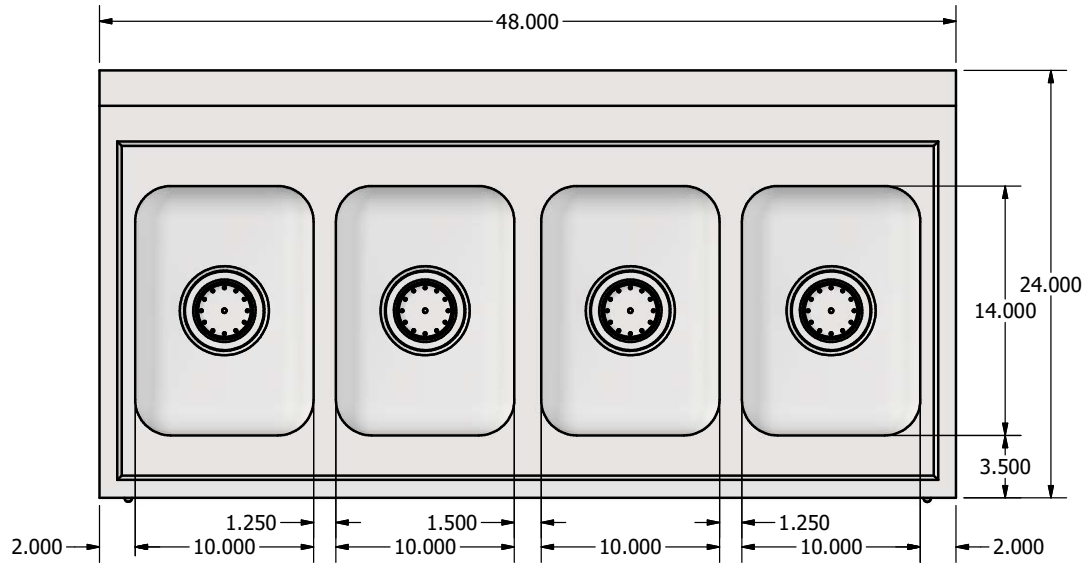

Four Compartment Sink Cabinet

Stainless Steel Compartment Sink Cabinet

Use your smart phone to scan the above QR code to visit our website:
www.bk-resources.com

Certifications:

Features:

- Marine Edge
- Accommodates 4" On Center Faucets
- Deep Drawn Bowl Construction creates a Seamless Appealing Design
- PG units include 10" Faucet
- Drains Included
- 34 3/4" Working Height
- 39 3/4" Overall Height
- Side Splash Divider
- 3 Compartment Sink & Hand Washing sink with Splashguard Divider All in One Station

Material:

- T-304 18 ga. Stainless Steel Deck & Bowls
- 1 5/8 x 6" Sraight S/S Legs
- Legs Adjust in 1" Height

PRODUCT DATA SHEET

Doors	Part Number	Unit Size (l x w)	Bowl Dim. (l x w x d)	Sets of Faucet Holes	Included Faucet
Hinged Doors	CSTR5-4-1014HHS	36" x 24" x 39 3/4"	10" x 14" x 10"(d)	2	N/A
Hinged Doors + Splashguard Divider to Make Handsink	CSTR5-4-1014HHS-PG	36" x 24" x 39 3/4"	10" x 14" x 10"(d)	2	(1) BKF-W2-14-G (1) BKF-W2-5G-G

RESOURCES

Four Compartment Sink Cabinet

Stainless Steel Compartment Sink Cabinet

PRODUCT DATA SHEET

BK RESOURCES