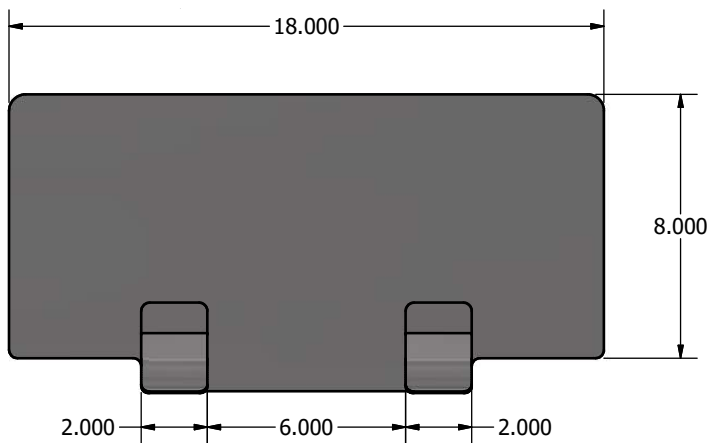

Four Compartment Sink Cabinet

Stainless Steel Compartment Sink Cabinet

PRODUCT DATA SHEET

BK RESOURCES