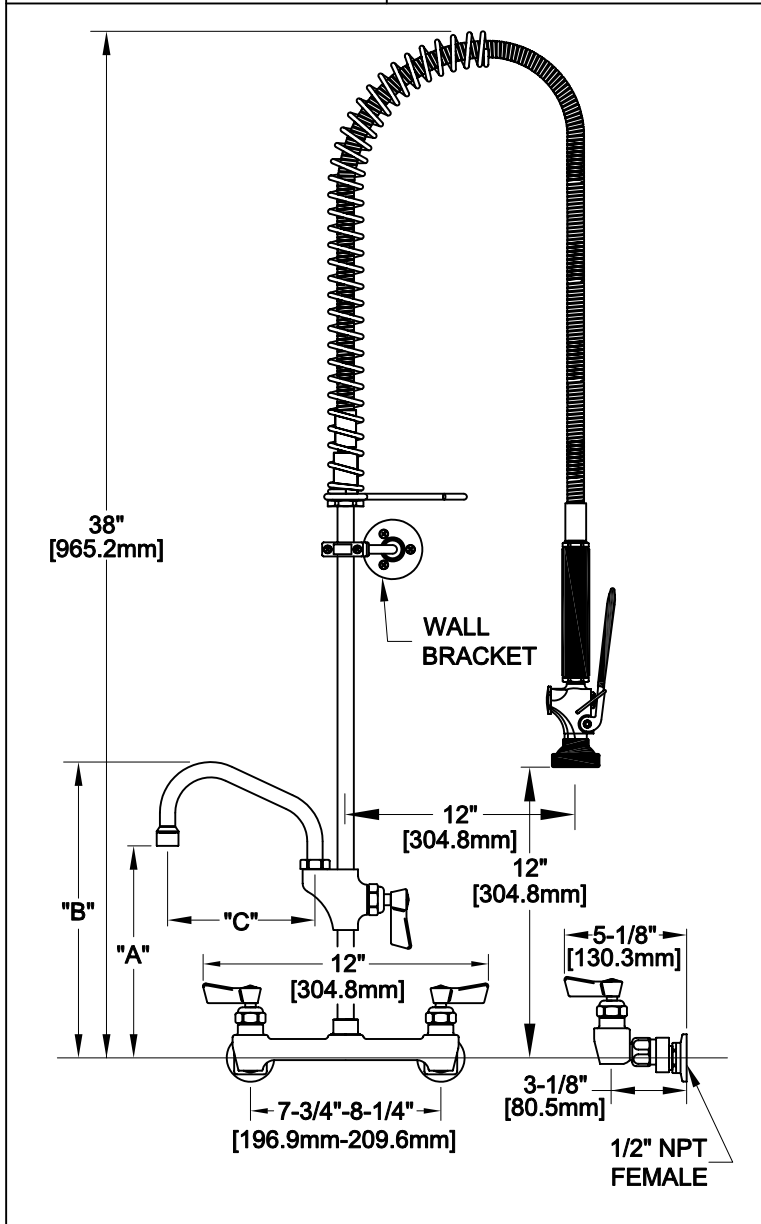

**MODEL:**

- 34355 WITH 6" SWING SPOUT
- 34363 WITH 8" SWING SPOUT
- 34371 WITH 10" SWING SPOUT
- 34398 WITH 12" SWING SPOUT
- 34401 WITH 14" SWING SPOUT
- 34428 WITH 16" SWING SPOUT

**OPTIONS OR MODIFICATIONS:**

- SUPPLY LINES (24" OR 36") CIRCLE LENGTH
- BACKFLOW PREVENTER
- BRUSH
- VANDAL RESISTANT KIT
- HANDLES (CROSS OR WRIST) CIRCLE STYLE
- OTHER \_\_\_\_\_

**FEATURES:**

- MAIN CONTROL VALVE**
- \* WALL MOUNT
  - \* ECCENTRICS ADJUST FROM 7-1/2" TO 8-1/2"
  - \* INTERNAL SPRING LOADED CHECK VALVES
  - \* SWIVELLING SEAT DISKS
  - \* HOT SIDE STEM - RIGHT HAND CHECK
  - \* COLD SIDE STEM - LEFT HAND CHECK
  - \* STAINLESS STEEL SEATS, SEAT SCREWS AND HANDLE SCREWS
- ADD-ON CONTROL VALVE**
- \* STEM - RIGHT HAND SWIVEL
  - \* HOT INDEX BUTTON
  - \* SWIVELLING SEAT DISKS
  - \* STAINLESS STEEL SEATS, SEAT SCREWS AND HANDLE SCREWS.
- HOSE**
- \* 36" LENGTH
  - \* STAINLESS STEEL END FITTINGS
  - \* STAINLESS STEEL EXTERNAL JACKET
  - \* 3-PLY FIBER REINFORCED INTERNAL RUBBER HOSE
  - \* REPAIRABLE IN FIELD WITH SIMPLE TOOLS
- ULTRA SPRAY VALVE**
- \* LOWEST ENERGY USER - 1.15 GPM @ 60 PSI
  - \* CLEANS FASTER - TEST PROVEN
  - \* ENGINEERED TO LAST - NO 'O' RINGS TO LEAK
  - \* INTERCHANGEABLE - FITS ALL BRANDS

**WALL BRACKET**

- \* ADJUSTS FROM 2" TO 12"

**SYSTEM LIMITS**

- \* TEMP: 40°F MIN. TO 140°F MAX. STATIC
- \* PRESSURE 200 PSI MAX. STATIC
- \* SHIPPING WEIGHT: 15.0 LBS

ROUGH-IN	MODEL	DIM "A"	DIM "B"	DIM "C"
<p>1/2" NPT MALE*</p> <p>8"±1/4" [203.2±6.4mm]</p> <p>*NIPPLES NOT INCLUDED</p>	34355	8-3/4" [221.3mm]	12-3/8" [313.3mm]	6" [152.4mm]
	34363	9" [227.6mm]	12-7/8" [326.0mm]	8" [203.2mm]
	34371	9-5/8" [243.5mm]	13-3/8" [340.3mm]	10" [254.0mm]
	34398	10-1/4" [259.4mm]	13-7/8" [351.4mm]	12" [304.8mm]
	34401	10-5/8" [275.0mm]	14-3/4" [373.7mm]	14" [355.6mm]
	34428	11-1/2" [292.1mm]	15-3/8" [389.5mm]	16" [406.4mm]