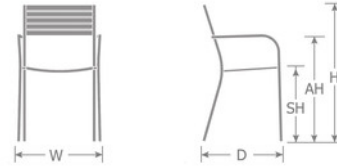

DETAILS

H	W	D	SH	AH	Lbs
33"	20.5"	21"	18"	26"	15

Outdoor/Indoor Stacking Armchair

E-coated powder coat finish

Frame: Square Tube Steel

Seat/Back: Steel Slats

Stackability: 6

SHIPPING

Master Pack Quantity: 4

Master Pack Dimensions: 38"x26"x22"

Master Pack Weight: 76 Lbs.

Density: 6.5

Master Cartons/Pallet: 6

Freight Class: 125

FOB: PA 17042

Quick Ship Finishes: