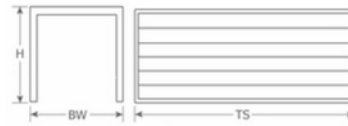

DETAILS

H	BW	TS	Lbs
29.5"	28"	72"x28"	35

Outdoor/Indoor Community Table

Top: Aluminum

Base: Aluminum

Assembly Required: Yes

SHIPPING

FOB: PA 17042