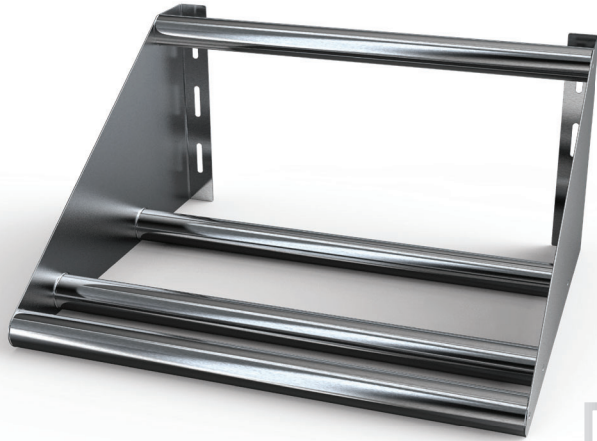

# TUBULAR SORTING SHELF

DISH ROOM - ACCESSORIES

## MATERIALS

- 16 Gauge 300 Series Stainless Steel

## FEATURES

- Slanted Wall Mounted Shelf
  - Includes Brackets
  - Four 1-5/8" Round Tubes

MODEL NUMBER	LENGTH	WIDTH
TSS-22	22"	18-3/8"
TSS-42	42"	18-3/8"
TSS-63	63"	18-3/8"