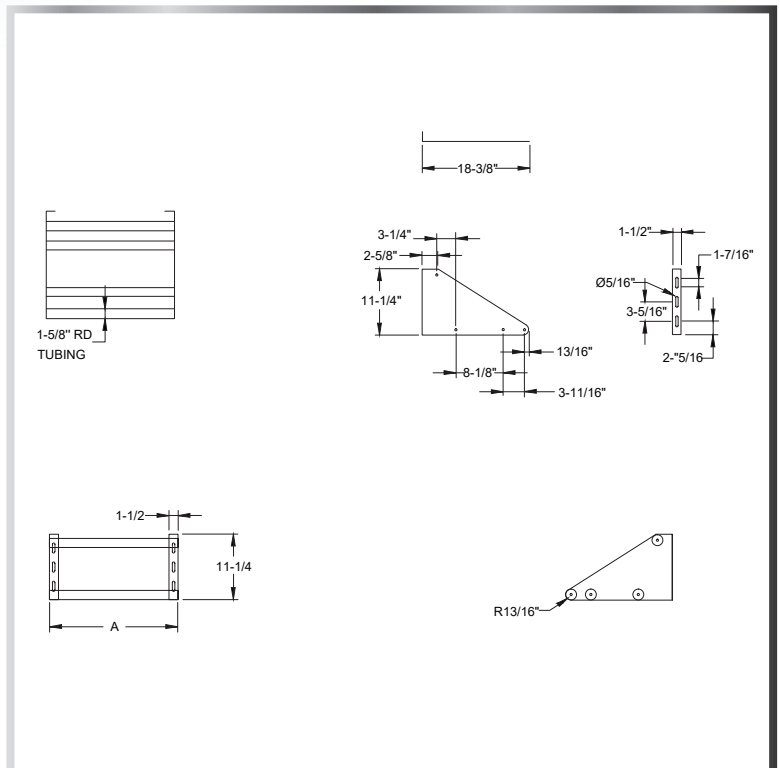

## MATERIALS

- 16 Gauge 300 Series Stainless Steel

## FEATURES

- Slanted Wall Mounted Shelf
  - Includes Brackets
  - Four 1-5/8" Round Tubes

MODEL NUMBER	LENGTH	WIDTH
TSS-22	22"	18-3/8"
TSS-42	42"	18-3/8"
TSS-63	63"	18-3/8"