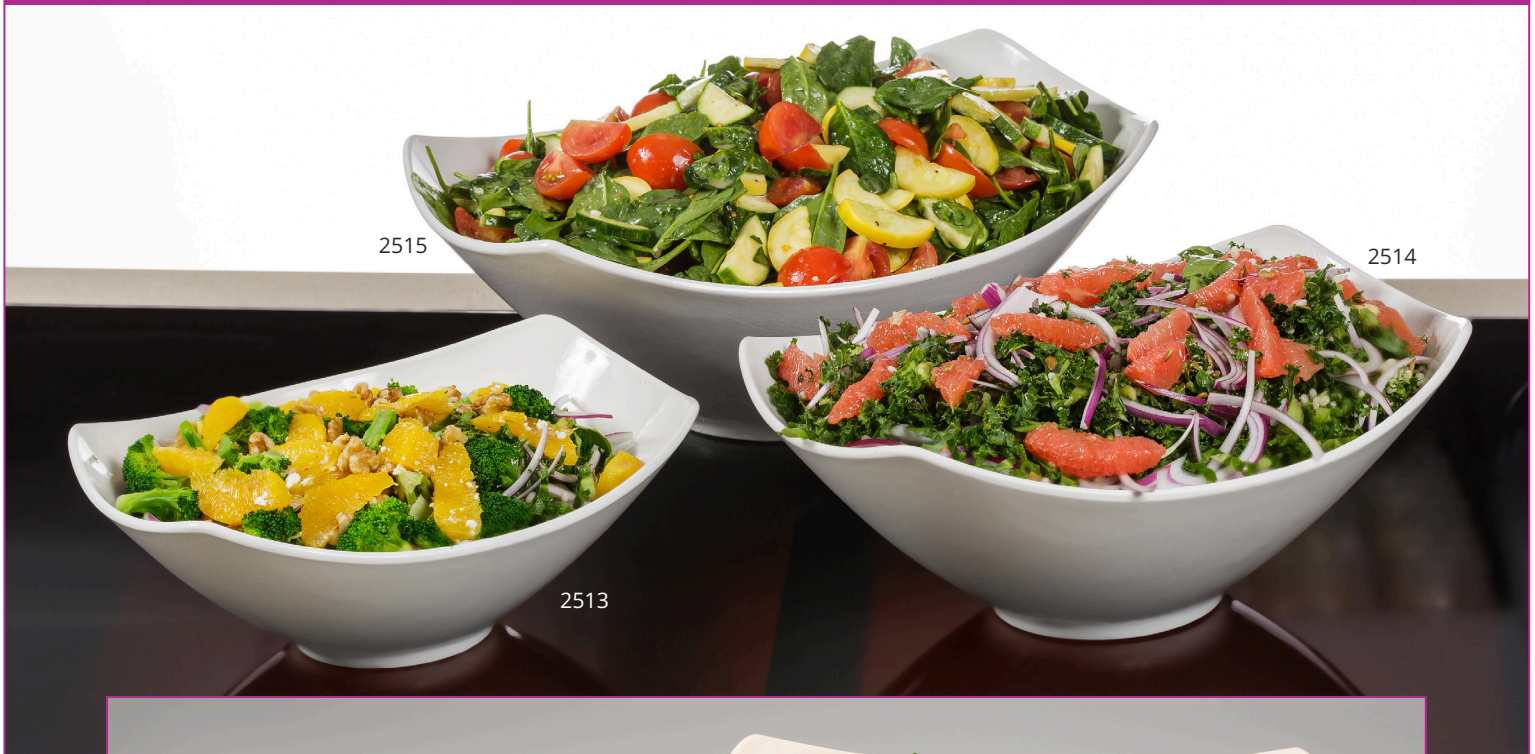

NEW SANDSTONE GONDOLA BOWLS

Beautiful shape new Sandstone Gondola bowls with 4x sandstone coating . Unbreakable aluminum base metal that will transfer cold faster and longer than any other material. Perfect for salad bars, buffets, and family style dining.

ITEM #	DESCRIPTION	DIMENSIONS
2510	Sandstone Gondola Bowl	4 1/2" x 3 3/8" x 1 5/8"
2511	Sandstone Gondola Bowl	6 1/2" x 4 3/4" x 2 1/4"
2512	Sandstone Gondola Bowl	9 3/4" x 7 1/8" x 3 1/2"
2513	Sandstone Gondola Bowl	11 3/4" x 9" x 4"
2514	Sandstone Gondola Bowl	13 3/4" x 10 1/2" x 5"
2515	Sandstone Gondola Bowl	15 3/4" x 11 3/4" x 5 1/2"