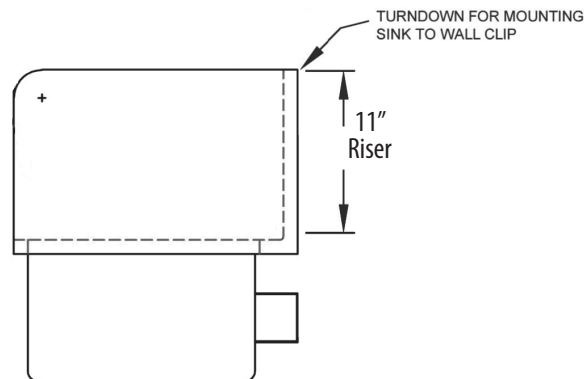

16" x 16" Deck Mount Hand Sinks

Stainless Steel Hand Sinks

Use your smart phone to scan the above QR code to visit our website:
www.bk-resources.com

Certifications:

Features:

- Wall Mounting Hardware Included
- Drain Included

Options:

- Upgrade to Lead Free Faucet

Material:

- T-304 16 ga. Stainless Steel

Part Number	Unit Size (w x d)	Bowl Dim. (l x w x d)	Faucet / Spout Mounting	Side Splash	Drain Size
BKHS-D-1616	18" x 20"	16" x 16" x 10"	1 Hole Deck	-	3 1/2"
BKHS-D-1616-P-G	18" x 20"	16" x 16" x 10"	1 Hole Deck	-	3 1/2"
BKHS-D-1616-SS	18" x 20"	16" x 16" x 10"	1 Hole Deck	Dual	3 1/2"
BKHS-D-1616-SS-P-G	18" x 20"	16" x 16" x 10"	1 Hole Deck	Dual	3 1/2"