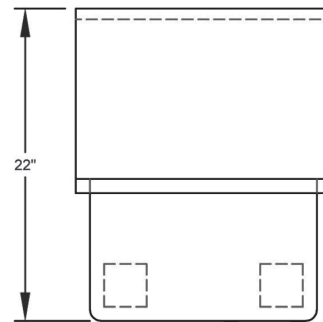

Options:

- Upgrade to Lead Free Faucet

Material:

- T-304 16 ga. Stainless Steel

Part Number	Unit Size (w x d)	Bowl Dim. (l x w x d)	Faucet / Spout Mounting	Side Splash	Drain Size
BKHS-D-1616	18" x 20"	16" x 16" x 10"	1 Hole Deck	-	3 1/2"
BKHS-D-1616-P-G	18" x 20"	16" x 16" x 10"	1 Hole Deck	-	3 1/2"
BKHS-D-1616-SS	18" x 20"	16" x 16" x 10"	1 Hole Deck	Dual	3 1/2"
BKHS-D-1616-SS-P-G	18" x 20"	16" x 16" x 10"	1 Hole Deck	Dual	3 1/2"