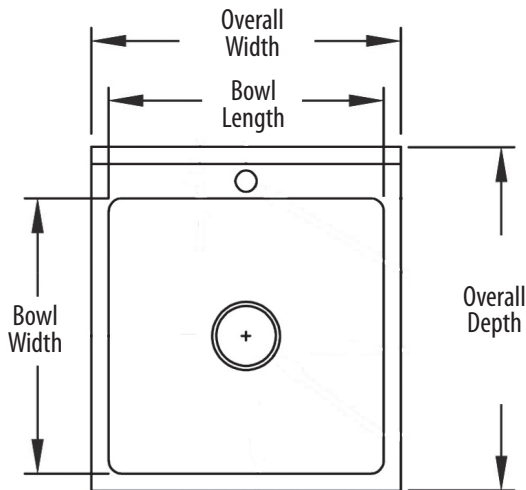

16" x 16" Deck Mount Hand Sinks

Stainless Steel Hand Sinks

Use your smart phone to scan the above QR code to visit our website:
www.bk-resources.com

Certifications:

Features:

- Wall Mounting Hardware Included
- Drain Included

Options:

- Upgrade to Lead Free Faucet

Material:

- T-304 16 ga. Stainless Steel

Part Number	Unit Size (w x d)	Bowl Dim. (l x w x d)	Faucet / Spout Mounting	Side Splash	Drain Size
BKHS-D-1616	18" x 20"	16" x 16" x 10"	1 Hole Deck	-	3 1/2"
BKHS-D-1616-P-G	18" x 20"	16" x 16" x 10"	1 Hole Deck	-	3 1/2"
BKHS-D-1616-SS	18" x 20"	16" x 16" x 10"	1 Hole Deck	Dual	3 1/2"
BKHS-D-1616-SS-P-G	18" x 20"	16" x 16" x 10"	1 Hole Deck	Dual	3 1/2"