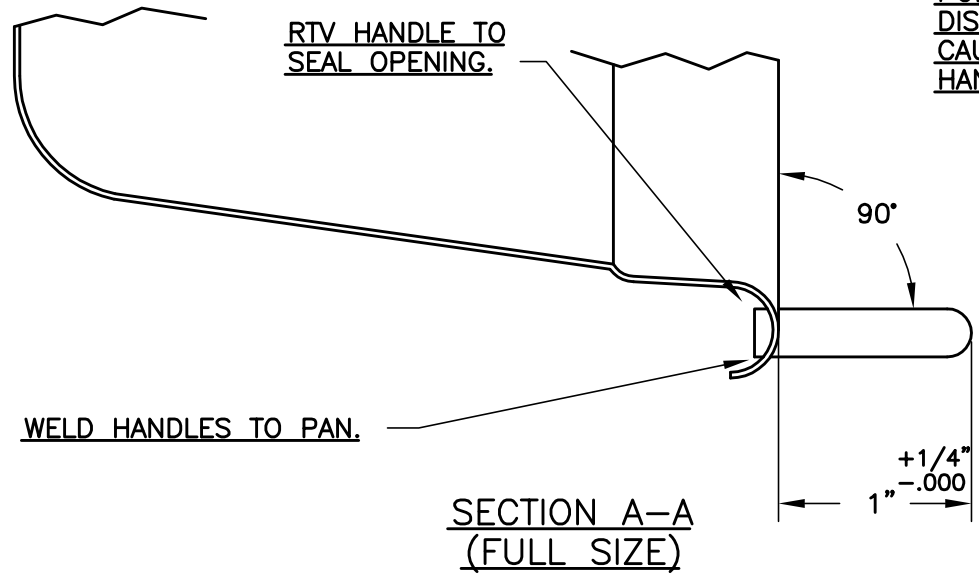

NOTE  
 POLISH OUT ANY  
 DISCOLORATION  
 CAUSED BY WELDING  
 HANDLE TO PAN.

RTV HANDLE TO  
 SEAL OPENING.

WELD HANDLES TO PAN.

REF. C25600

±1/64"

○										
③		RTV				C15997				
②	2	HANDLE	M00255-021			C27984-1	C27984			
①	1	DUMP BOX	C25598			C25599-1	C25599			