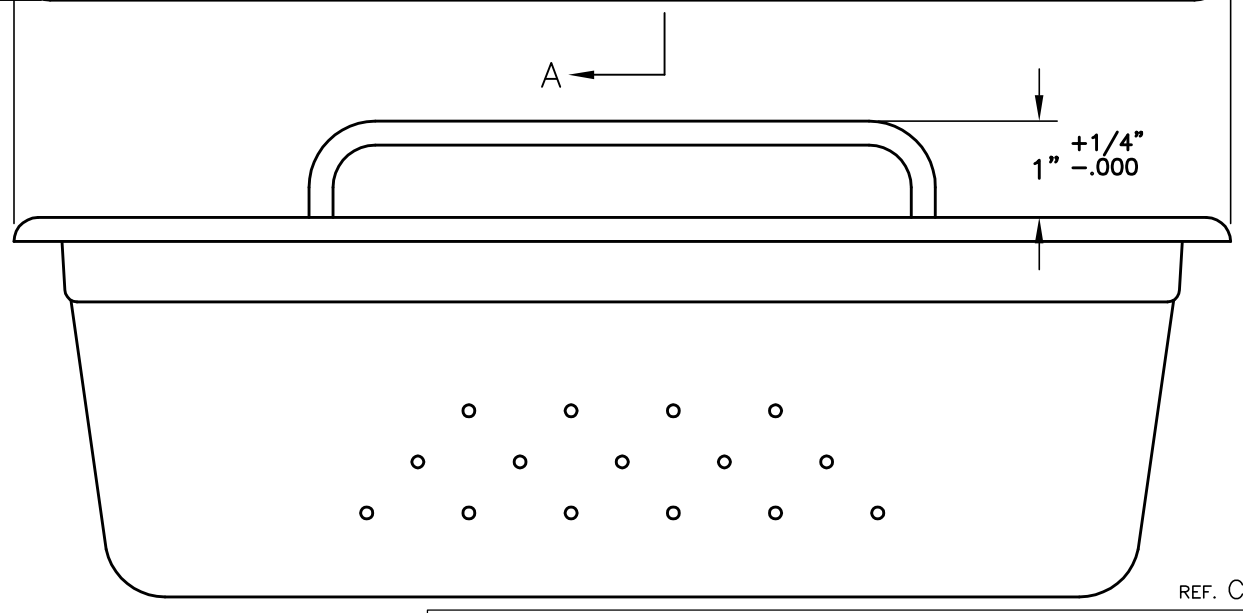

NOTE  
 POLISH OUT ANY  
 DISCOLORATION  
 CAUSED BY WELDING  
 HANDLE TO PAN.

RTV HANDLE TO  
 SEAL OPENING.

WELD HANDLES TO PAN.

REF. C25600

±1/64"

○										
③		RTV				C15997				
②	2	HANDLE	M00255-021			C27984-1	C27984			
①	1	DUMP BOX	C25598			C25599-1	C25599			