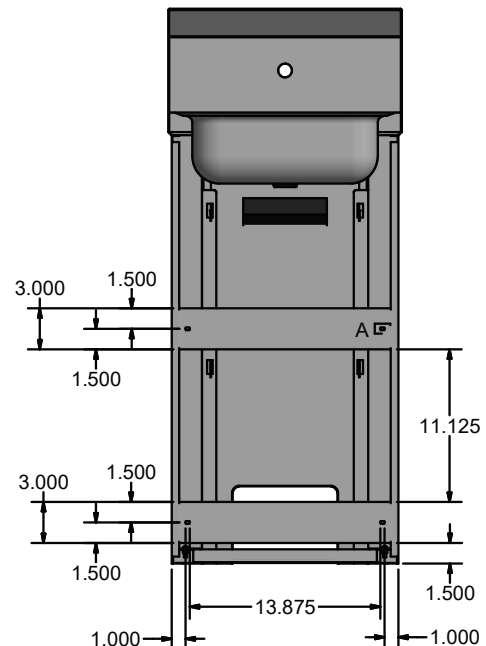

Material:

- 20 Gauge, T-304 Heavy Gauge Stainless Steel

Part Number	Unit Size (l x w)	Bowl Dim. (l x w x d)	Faucet / Spout Mounting	Included Faucet	Drain Size	Product Weight (lbs)
BKHS-W-1410-PED	17" x 15 3/8"	14" x 10" x 5"	1 Hole Splash	-	2"	32.50
BKHS-W-1410-PED-P-G	17 6/8" x 15 3/8"	14" x 10" x 5"	1 Hole Splash	BKFVSGS-G	2"	42.00

TOP VIEW
Scale = 1:7

FRONT VIEW
Scale = 1:7

SIDE VIEW
Scale = 1:7

REAR VIEW
Scale = 1:7

PRODUCT DATA SHEET

BK RESOURCES