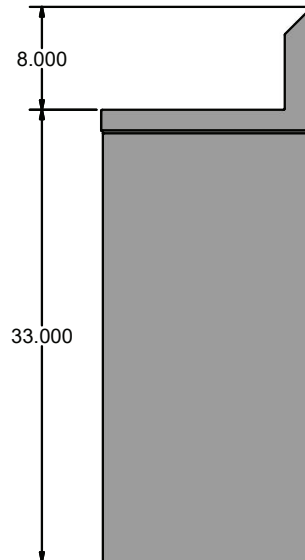

Material:

- 20 Gauge, T-304 Heavy Gauge Stainless Steel

Part Number	Unit Size (l x w)	Bowl Dim. (l x w x d)	Faucet / Spout Mounting	Included Faucet	Drain Size	Product Weight (lbs)
BKHS-W-1410-PED	17" x 15 3/8"	14" x 10" x 5"	1 Hole Splash	-	2"	32.50
BKHS-W-1410-PED-P-G	17 6/8" x 15 3/8"	14" x 10" x 5"	1 Hole Splash	BKFVSGS-G	2"	42.00

TOP VIEW
Scale = 1:7

FRONT VIEW
Scale = 1:7

SIDE VIEW
Scale = 1:7

REAR VIEW
Scale = 1:7

PRODUCT DATA SHEET

BK RESOURCES