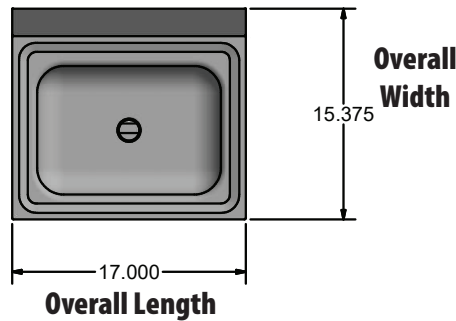

Material:

- 20 Gauge, T-304 Heavy Gauge Stainless Steel

Part Number	Unit Size (l x w)	Bowl Dim. (l x w x d)	Faucet / Spout Mounting	Included Faucet	Drain Size	Product Weight (lbs)
BKHS-W-1410-PED	17" x 15 3/8"	14" x 10" x 5"	1 Hole Splash	-	2"	32.50
BKHS-W-1410-PED-P-G	17 6/8" x 15 3/8"	14" x 10" x 5"	1 Hole Splash	BKFVSGS-G	2"	42.00

TOP VIEW
Scale = 1:7

FRONT VIEW
Scale = 1:7

SIDE VIEW
Scale = 1:7

REAR VIEW
Scale = 1:7

PRODUCT DATA SHEET

BK RESOURCES