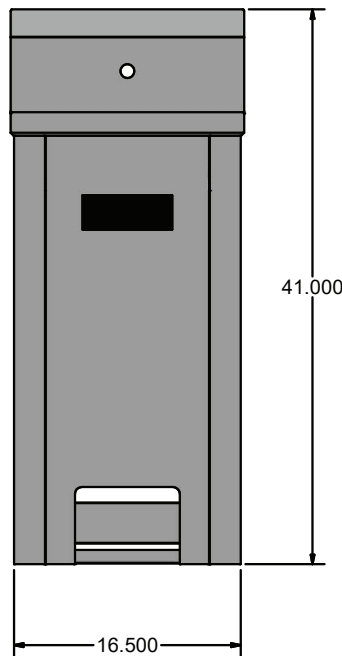

Material:

- 20 Gauge, T-304 Heavy Gauge Stainless Steel

Part Number	Unit Size (l x w)	Bowl Dim. (l x w x d)	Faucet / Spout Mounting	Included Faucet	Drain Size	Product Weight (lbs)
BKHS-W-1410-PED	17" x 15 3/8"	14" x 10" x 5"	1 Hole Splash	-	2"	32.50
BKHS-W-1410-PED-P-G	17 6/8" x 15 3/8"	14" x 10" x 5"	1 Hole Splash	BKFVSGS-G	2"	42.00

TOP VIEW
Scale = 1:7

FRONT VIEW
Scale = 1:7

SIDE VIEW
Scale = 1:7

REAR VIEW
Scale = 1:7

PRODUCT DATA SHEET

BK RESOURCES