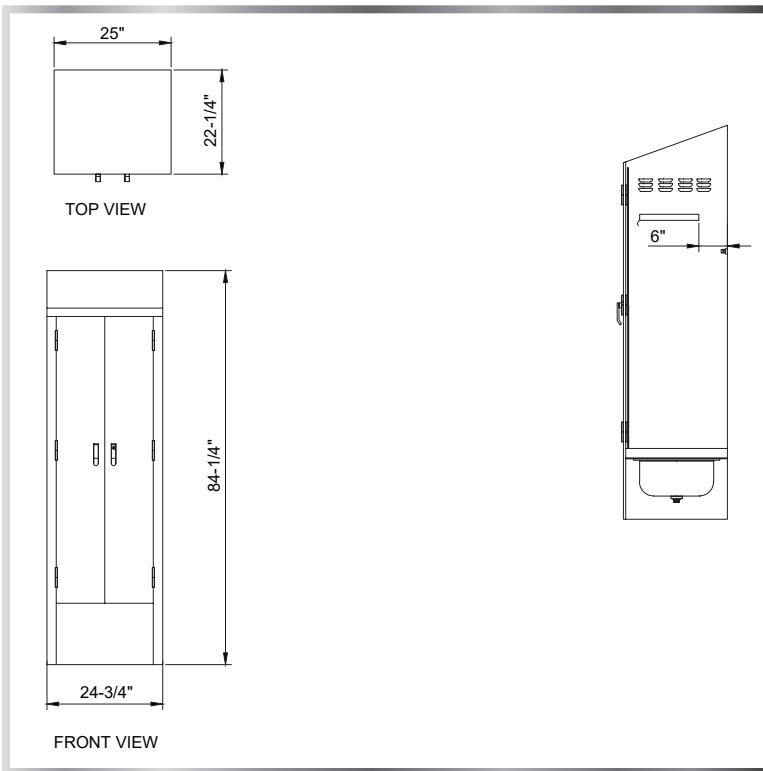

SINGLE STORAGE MOP SINK CABINET

MOP SINKS - CABINET

MATERIALS

- 18 Gauge 430 Series Stainless Steel
Body
- 16 Gauge 304 Series Stainless Steel
Mop Sink
- 20 Gauge 430 Series Stainless Steel
Doors

FEATURES

- Holds Two Mops
- One Fixed Overhead Shelf
- 20" x 16" x 8" Mop Sink
- Two Hinged Doors With Transverse Rod Handles and Keyed Locks
- Single Storage Closet With Slanted Top
- Drain Basket Included

MODEL NUMBER	BOWL SIZE L X W X H	LENGTH	WIDTH
MSC-2522	20" x 16" x 8"	25"	22-1/4"