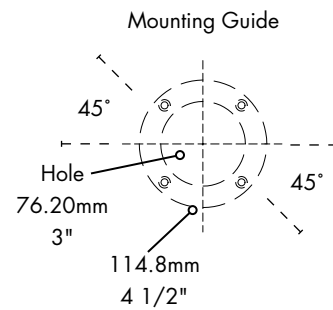

# Specifications

Micro Matic reserves the right to change specifications without notice. **AUTOQUOTES**

Part No.	Faucets	Finish	Dispense System	Shipping Weight	Box Dimensions
<input type="checkbox"/> <b>D7744PSSKR*</b>	4	Polished S/S	Kool-Rite (Glycol)	11 Kgs. 25 lbs.	1245mm L x 610mm W x 356mm H 49"W x 24"H x 24"L
<input type="checkbox"/> <b>D7744PVDKR*</b>	4	PVD Brass	Kool-Rite (Glycol)	11 Kgs. 25 lbs.	1245mm L x 610mm W x 356mm H 49"W x 24"H x 24"L

# Dimensions

**BEER:**

6.4mm (1/4") O.D. Stainless Steel  
with 7.94mm - 9.52mm (5/16" - 3/8") Barb Fittings

**GLYCOL:**

9.52mm (3/8") O.D. Copper  
with 9.52mm (3/8") Barb Fittings

Copyright ©2011 Micro Matic USA, Inc. All Rights Reserved. 00222D1008