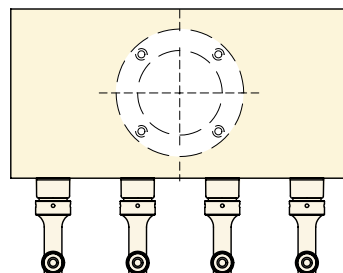

- A slim column and a compact box showcase draft beer variety.
- The draft tower is a marketing tool, not just a bar fixture.
- Beautiful exterior finishes will provide years of durable service.
- All stainless steel contact with the beer for the ultimate in draft purity.

# Dimensions

**BEER:**

6.4mm (1/4") O.D. Stainless Steel  
with 7.94mm - 9.52mm (5/16" - 3/8") Barb Fittings

**GLYCOL:**

9.52mm (3/8") O.D. Copper  
with 9.52mm (3/8") Barb Fittings

Copyright ©2011 Micro Matic USA, Inc. All Rights Reserved. 00222D1008