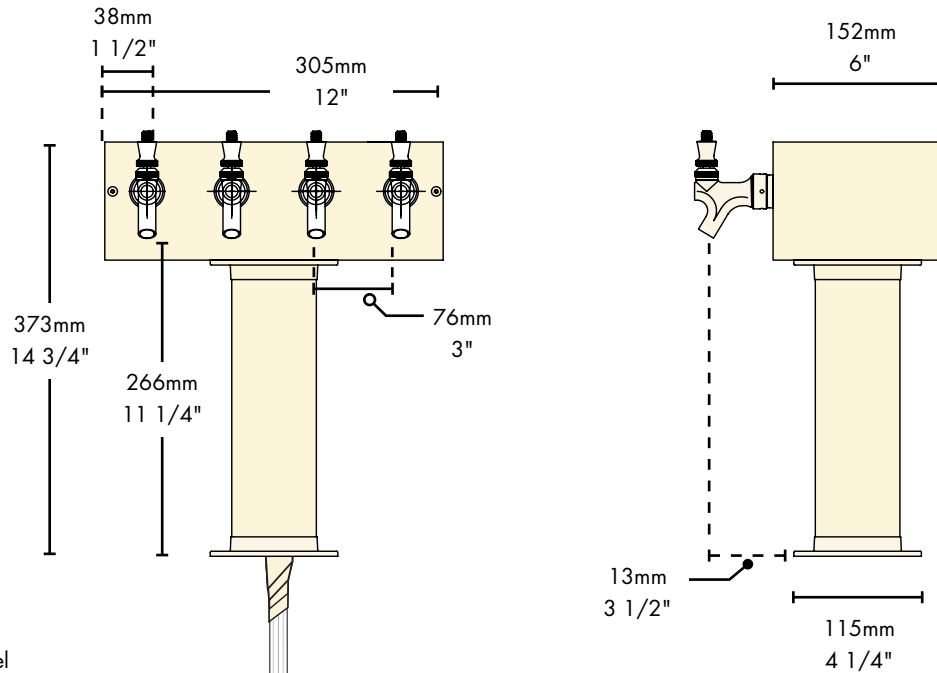

 The integrated Kool-Rite module provides  
optimum cooling at the point of dispense.  
Modular construction makes the installation  
process as simple as PLUG "N" POUR.

# Specifications

Micro Matic reserves the right to change specifications without notice. **AUTOQUOTES**

Part No.	Faucets	Finish	Dispense System	Shipping Weight	Box Dimensions
<input type="checkbox"/> <b>D7744PSSKR*</b>	4	Polished S/S	Kool-Rite (Glycol)	11 Kgs. 25 lbs.	1245mm L x 610mm W x 356mm H 49"W x 24"H x 24"L
<input type="checkbox"/> <b>D7744PVDKR*</b>	4	PVD Brass	Kool-Rite (Glycol)	11 Kgs. 25 lbs.	1245mm L x 610mm W x 356mm H 49"W x 24"H x 24"L

# Dimensions

**BEER:**

6.4mm (1/4") O.D. Stainless Steel  
with 7.94mm - 9.52mm (5/16" - 3/8") Barb Fittings

**GLYCOL:**

9.52mm (3/8") O.D. Copper  
with 9.52mm (3/8") Barb Fittings

Copyright ©2011 Micro Matic USA, Inc. All Rights Reserved. 00222D1008