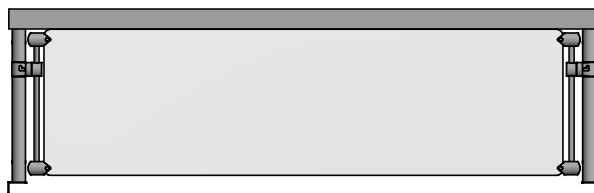

### Features:

- Surface Mounts Directly to Table with Included Self-Tapping Screws and Flange Base
- Ships Knocked Down
- Patent Pending

### Material:

- 1" 18 Gauge Stainless Steel Posts & End Caps
- 1/4" Tempered Glass Panels

Part Number	Width	Overall Length	Overall Height
SG-MUS-36	12"	36"	18"
SG-MUS-48	12"	48"	18"
SG-MUS-60	12"	60"	18"
SG-MUS-72	12"	72"	18"