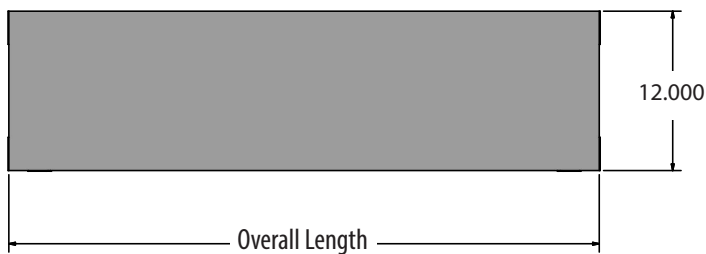

### Features:

- Surface Mounts Directly to Table with Included Self-Tapping Screws and Flange Base
- Ships Knocked Down
- Patent Pending

### Material:

- 1" 18 Gauge Stainless Steel Posts & End Caps
- 1/4" Tempered Glass Panels

Part Number	Width	Overall Length	Overall Height
SG-MUS-36	12"	36"	18"
SG-MUS-48	12"	48"	18"
SG-MUS-60	12"	60"	18"
SG-MUS-72	12"	72"	18"