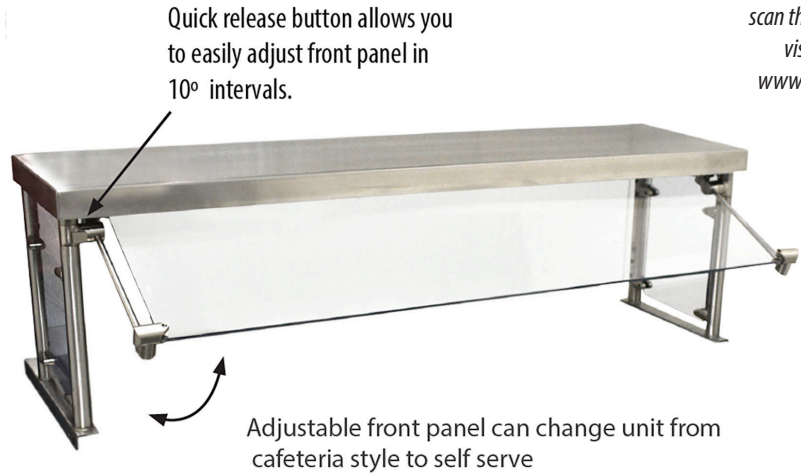

# Multi-Use Adjustable Sneeze Guard with Stainless Steel Shelf

### Features:

- Surface Mounts Directly to Table with Included Self-Tapping Screws and Flange Base
- Ships Knocked Down
- Patent Pending

### Material:

- 1" 18 Gauge Stainless Steel Posts & End Caps
- 1/4" Tempered Glass Panels

Part Number	Width	Overall Length	Overall Height
SG-MUS-36	12"	36"	18"
SG-MUS-48	12"	48"	18"
SG-MUS-60	12"	60"	18"
SG-MUS-72	12"	72"	18"