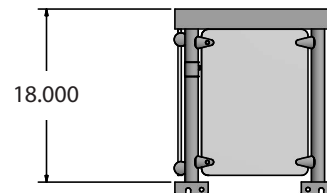

### Features:

- Surface Mounts Directly to Table with Included Self-Tapping Screws and Flange Base
- Ships Knocked Down
- Patent Pending

### Material:

- 1" 18 Gauge Stainless Steel Posts & End Caps
- 1/4" Tempered Glass Panels

Part Number	Width	Overall Length	Overall Height
SG-MUS-36	12"	36"	18"
SG-MUS-48	12"	48"	18"
SG-MUS-60	12"	60"	18"
SG-MUS-72	12"	72"	18"