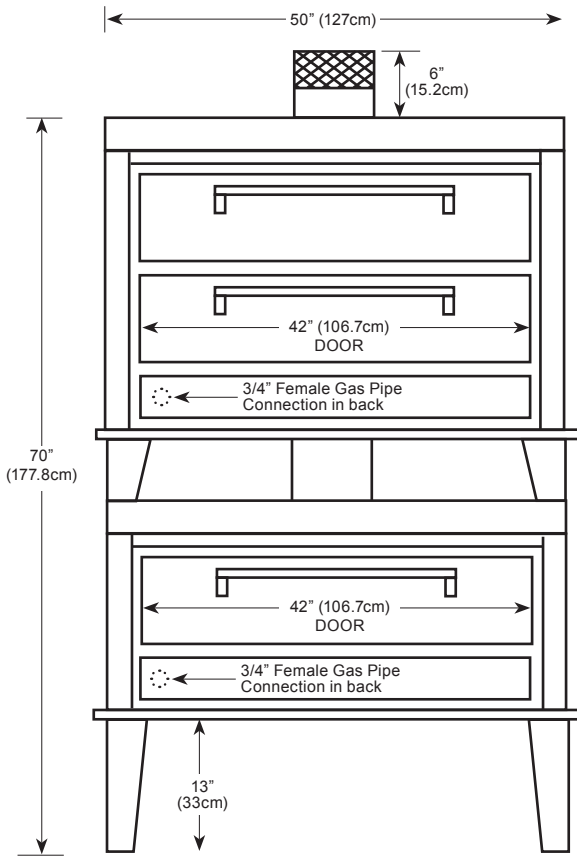

MAXIMIZER

Gas Bake & Roast Ovens

MODEL CW41/CW61P

Gas Bake/Roast Ovens can be combined with gas Pizza Ovens to meet your specific needs. Contact Peerless for details.

**FRONT VIEW
CW41/CW61P**