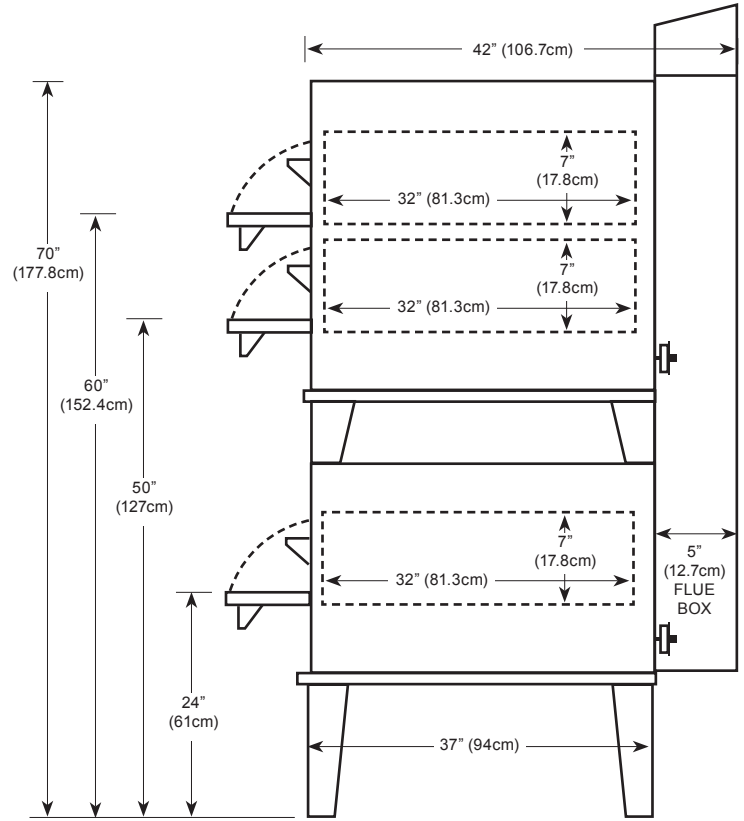

MAXIMIZER

Gas Bake & Roast Ovens

MODEL CW41/CW61P

Gas Bake/Roast Ovens can be combined with gas Pizza Ovens to meet your specific needs. Contact Peerless for details.

**FRONT VIEW
CW41/CW61P**

**SIDE VIEW
CW41/CW61P**

Floor space	50" (127cm) wide x 42" (106.7cm) deep* x 70" (177.8cm) high
Shelf size	42" (106.7cm) wide x 32" (81.3cm) deep x 7" (17.8cm) high
Shipping weight	1150 lbs (521.6kg)
Capacity CW41P	Six 12" pizzas or four 16" pizzas
Capacity CW61P	Twelve 12" pizzas or eight 16" pizzas
Gas	Maximum 60,000 BTU input each (2)
Maximum opening required for installation: 31" * Handle adds 2.5"(6.4cm) to depth	