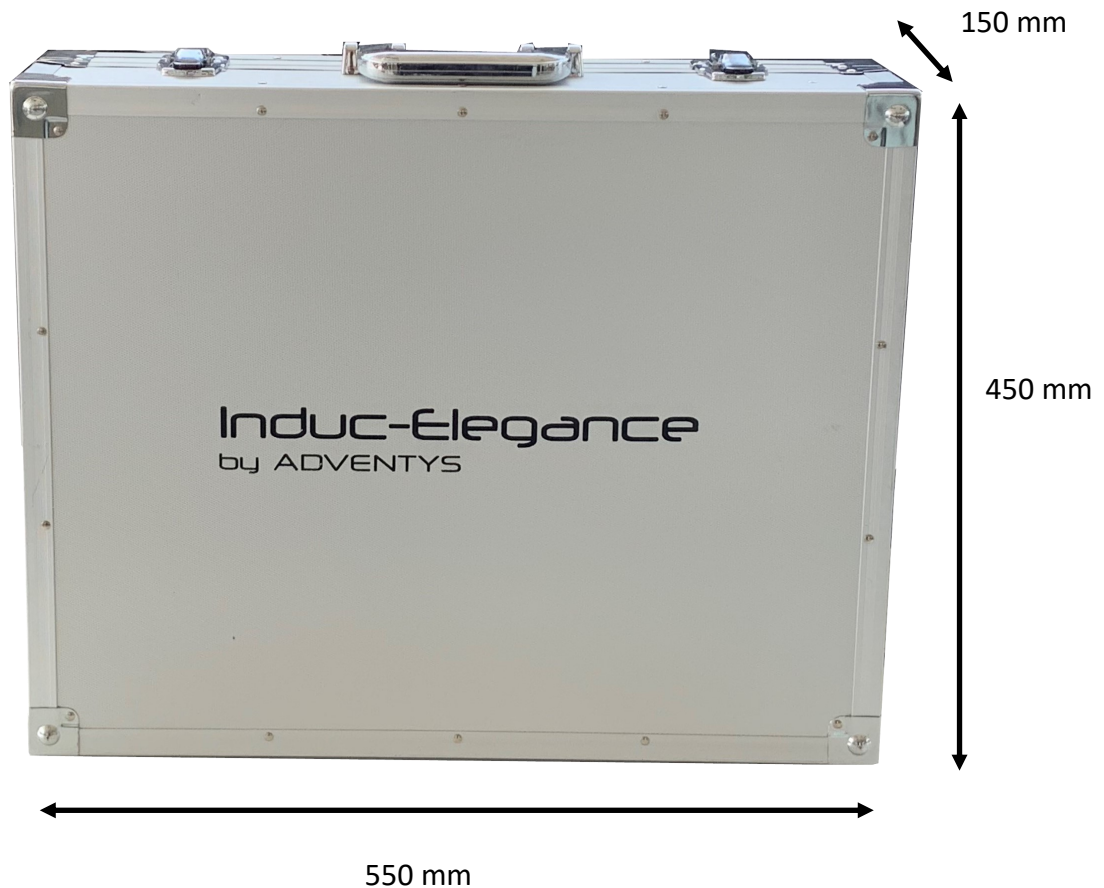

## TRANSPORT CASE FOR INDUC ELEGANCE 300

**Features:**

**Surface material:** ABS diamond finish silver color

Aluminum alloy case frame

Strengthened corners

2 metal locks

2 hinges 6 fixing points

1 handle

Inner foam - egg carton lid

4 mm thick EVA (Ethylene-Vinyl Acetate) foam for the bottom