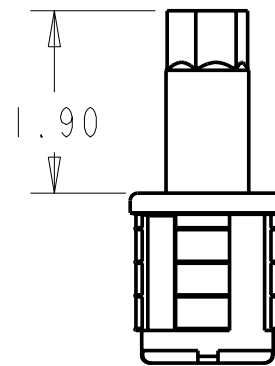

TENSION RIBS

SOLID END CAP

SCALE 0.750

SCALE 0.500

**HAND \* WARE- PLUMBING & COMMERCIAL \* COMPONENTS & SUPPLIES**  
**SINKS \* WASHING \* DRAINAGE \* EQUIPMENT \* SUPPLIES**

MODEL #: **BK-SSPAF**

DESCRIPTION:

MATERIAL:

DATE:

DRAFTER:

SCALE: 6"=1"-0"

APPROVED BY:

REVISIONS

DATE

**BK Resources**