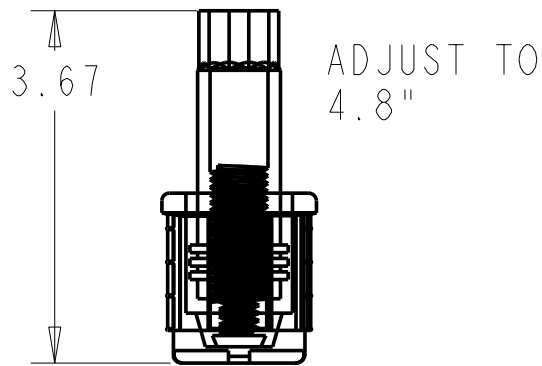

TENSION RIBS

SOLID END CAP

SCALE 0.750

SCALE 0.500

**HAND \* WARE- PLUMBING & COMMERCIAL \* COMPONENTS & SUPPLIES**  
**SINKS \* WASHING \* DRAINAGE \* EQUIPMENT \* SUPPLIES**

MODEL #: **BK-SSPAF**

DESCRIPTION:

MATERIAL:

DATE:

DRAFTER:

SCALE: 6"=1"-0"

APPROVED BY:

REVISIONS

DATE

**BK Resources**