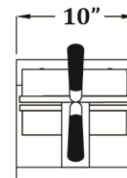

GOLD MEDAL® PRODUCTS CO.

Belgian Waffle Baker

Model No. 5021T

Specifications

Operator End View

Side View

Overall Dimensions:

Width: 10"

Depth: 22.875"

Height: 13"

(Dimensions w/grids in closed position.)

Features:

- Non-stick Coated Grids

Electrical - Domestic

120V

1300 WATTS 60 Hz