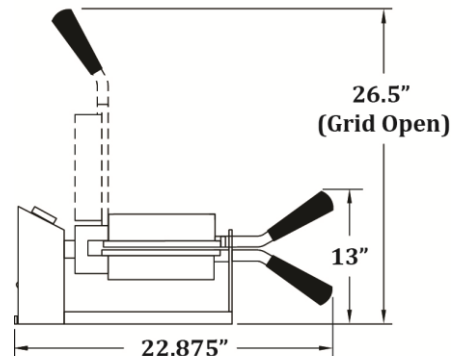

GOLD MEDAL® PRODUCTS CO.

Belgian Waffle Baker

Model No. 5021T

Specifications

Operator End View

Side View

Overall Dimensions:

Width: 10"

Depth: 22.875"

Height: 13"

(Dimensions w/grids in closed position.)

Features:

- Non-stick Coated Grids

Electrical - Domestic

120V

1300 WATTS 60 Hz

(NEMA 5-15P) Plug

Plug Type:

NEMA 5-15P

Agency Approvals:

Gold Medal Products Co.

10700 Medallion Drive, Cincinnati, OH 45241

Ph: (513) 769-7676, (800) 543-0862; Fax: (513) 769-8500

gmpopcorn.com info@gmpopcorn.com