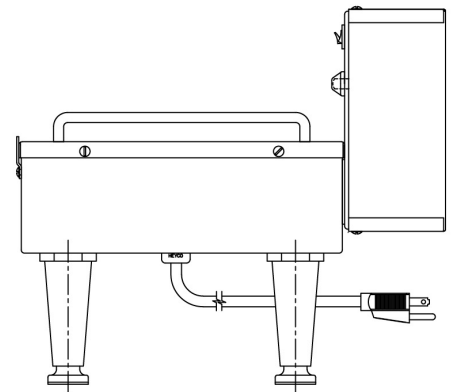

2SH Soft Heat Stand SST

13.4" x 13.2" x 18.7"
(34.0cm x 33.5cm x 47.5cm)

- Remote two server docking station for additional satellite coffee serving
- Docking stations have instant power contact with servers

Agency:

Specifications

Product #: 27875.0000

Finish: Stainless

Legs: 4" Black Legs

Additional Features

Holding Capacity

English	Metric
-	-

Created on:
09/13/2017

Unit				Shipping				
	Width	Height	Depth	Width	Height	Depth	Weight	Volume
English	18.7 in.	13.4 in.	13.2 in.	-	-	-	20.950 lbs	1.866 ft ³
Metric	47.5 cm	34.0 cm	33.5 cm	-	-	-	9.503 kgs	0.053 m ³