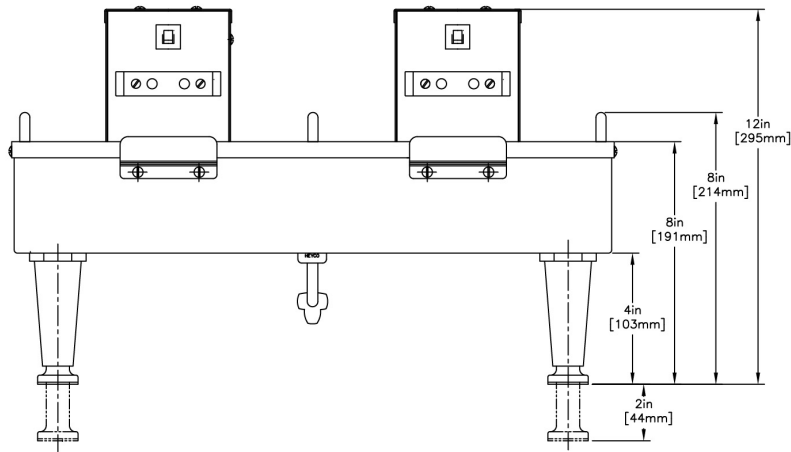

2SH Soft Heat Stand SST

13.4" x 13.2" x 18.7"
(34.0cm x 33.5cm x 47.5cm)

- Remote two server docking station for additional satellite coffee serving
- Docking stations have instant power contact with servers

Agency:

Specifications

Product #: 27875.0000

Finish: Stainless

Legs: 4" Black Legs

Additional Features

Holding Capacity

English	Metric
-	-

Created on:
09/13/2017

Unit				Shipping				
	Width	Height	Depth	Width	Height	Depth	Weight	Volume
English	18.7 in.	13.4 in.	13.2 in.	-	-	-	20.950 lbs	1.866 ft ³
Metric	47.5 cm	34.0 cm	33.5 cm	-	-	-	9.503 kgs	0.053 m ³