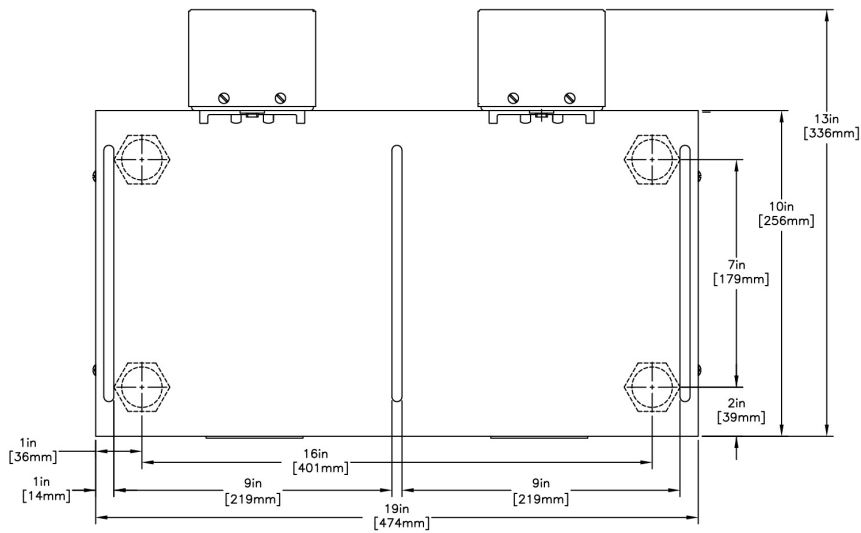

2SH Soft Heat Stand SST

13.4" x 13.2" x 18.7"
(34.0cm x 33.5cm x 47.5cm)

- Remote two server docking station for additional satellite coffee serving
- Docking stations have instant power contact with servers

Agency:

Specifications

Product #: 27875.0000

Finish: Stainless

Legs: 4" Black Legs

Additional Features

Holding Capacity

English	Metric
-	-

Created on:
09/13/2017

Unit				Shipping				
	Width	Height	Depth	Width	Height	Depth	Weight	Volume
English	18.7 in.	13.4 in.	13.2 in.	-	-	-	20.950 lbs	1.866 ft ³
Metric	47.5 cm	34.0 cm	33.5 cm	-	-	-	9.503 kgs	0.053 m ³