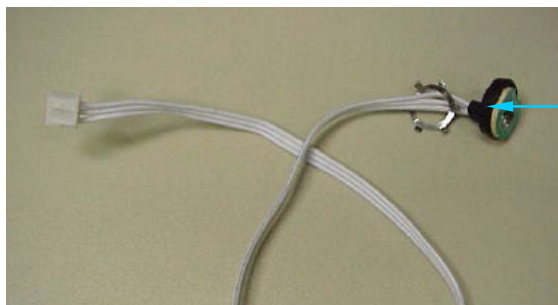

Replacement Parts Diagram

Model - HBH850 (Series A-J)

PROPRIETARY RIGHTS NOTICE This document and all information contained within it is the property of Hamilton Beach Brands, Inc. (HBB). It is confidential and proprietary and has been provided to you for a limited purpose. It must be returned or destroyed upon request. Disclosure, reproduction or use of this document and any information contained within it, in full or in part, for any purpose is forbidden without the prior written consent of HBB. No photographs may be taken of any article fabricated or assembled from this document without the prior written consent of HBB.

Jar Sensor
990084400

Hamilton Beach 4421 Waterfront Drive Glen Allen, VA 23060	Revision Description:	Removed Hall Effect Sensor and part number						
	Request Number:	CME-2763	Revision Date:	12/8/10	Approved by:	CME-2763		
	Issue Code(s):	SP, CS	Page:	2 of 2	Document #:	510016800	Rev:	H