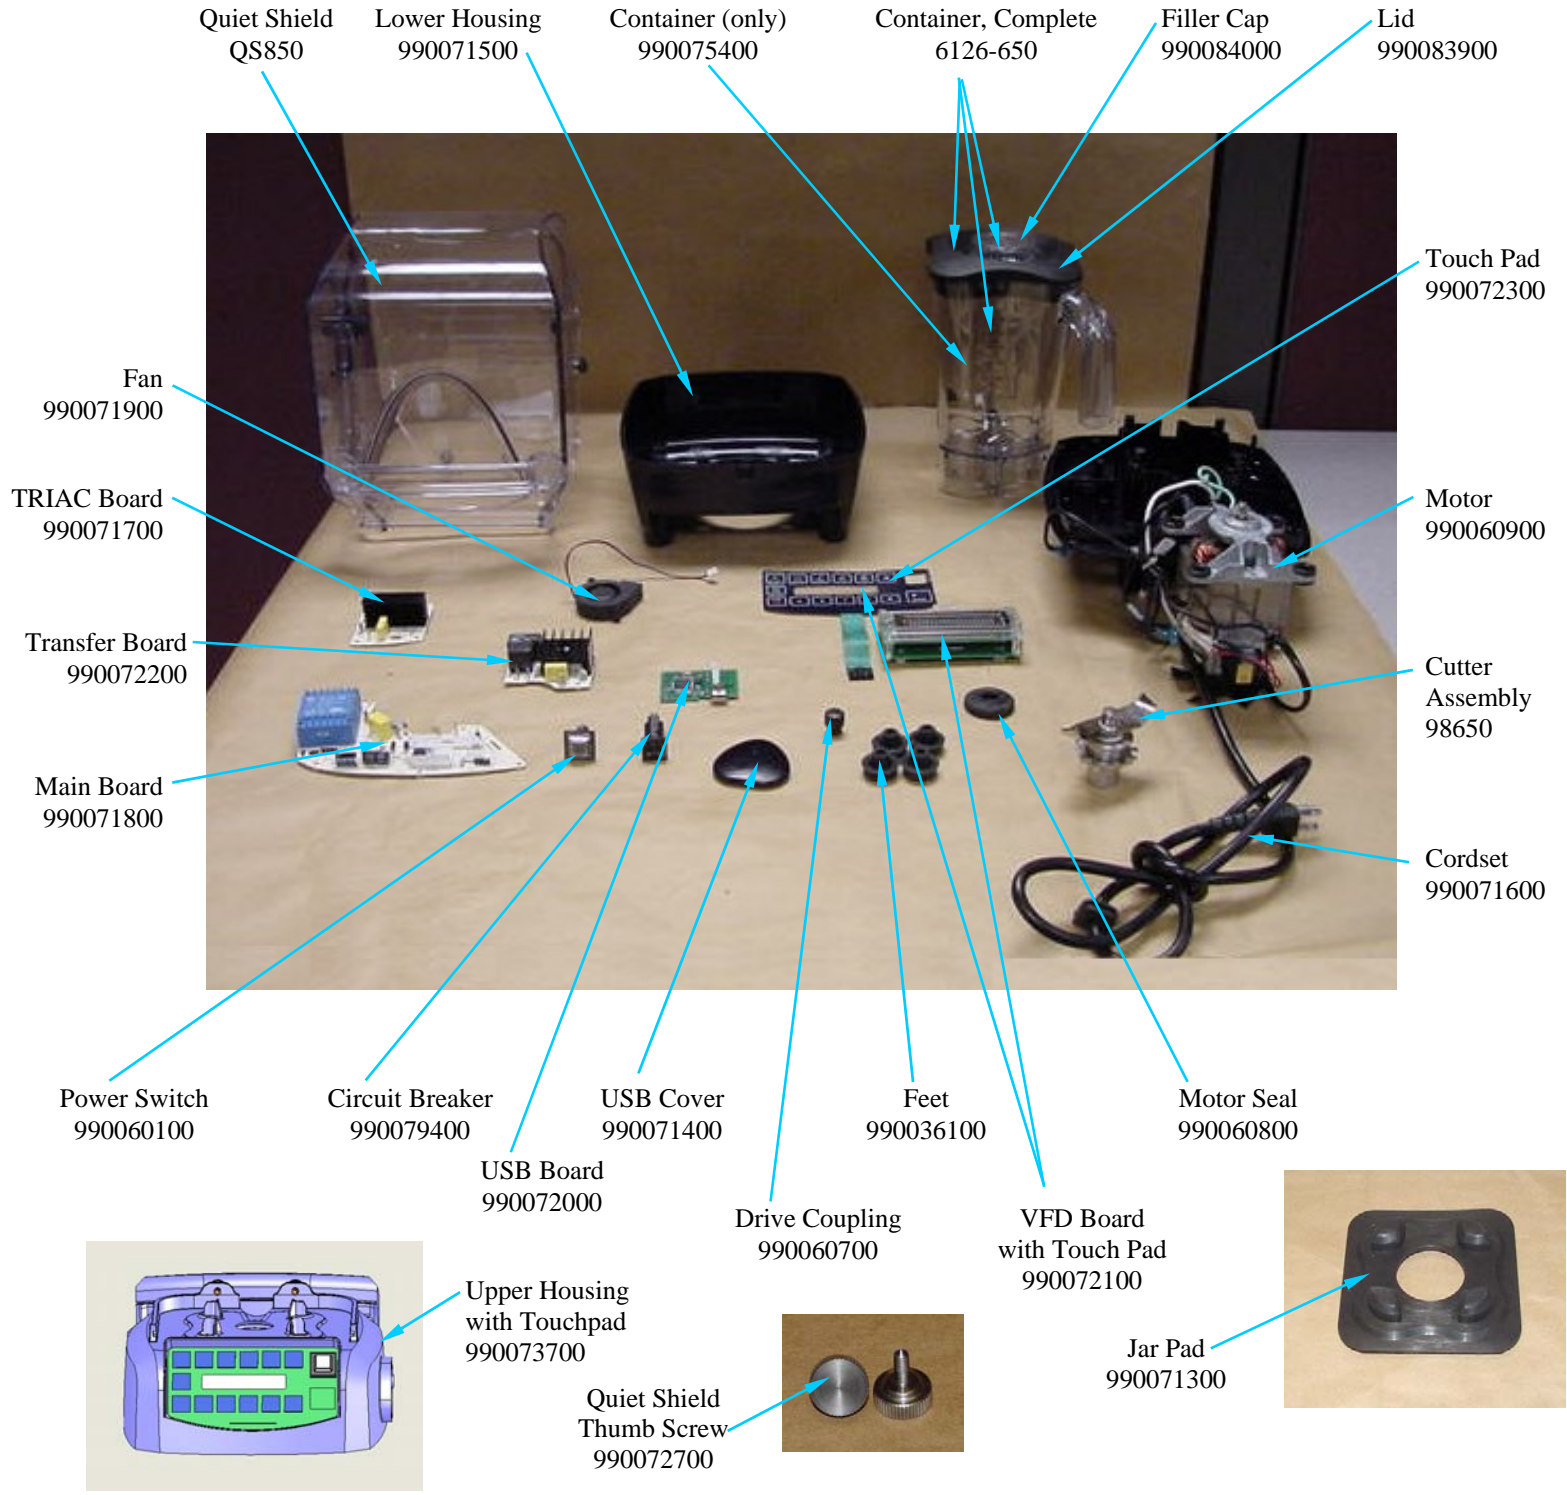

Replacement Parts Diagram

Model - HBH850 (Series A-J)

PROPRIETARY RIGHTS NOTICE This document and all information contained within it is the property of Hamilton Beach Brands, Inc. (HBB). It is confidential and proprietary and has been provided to you for a limited purpose. It must be returned or destroyed upon request. Disclosure, reproduction or use of this document and any information contained within it, in full or in part, for any purpose is forbidden without the prior written consent of HBB. No photographs may be taken of any article fabricated or assembled from this document without the prior written consent of HBB.

For Quiet Shield Repair Kit

Thread Insert – 990099100

Thumb Screw - 990099000

 4421 Waterfront Drive Glen Allen, VA 23060	Revision Description:	Removed Hall Effect Sensor and part number					
	Request Number:	CME-2763	Revision Date:	12/8/10	Approved by:	CME-2763	
	Issue Code(s):	SP, CS	Page:	1 of 2	Document #:	510016800	Rev:

Jar Sensor
990084400

Hamilton Beach 4421 Waterfront Drive Glen Allen, VA 23060	Revision Description:	Removed Hall Effect Sensor and part number						
	Request Number:	CME-2763	Revision Date:	12/8/10	Approved by:	CME-2763		
	Issue Code(s):	SP, CS	Page:	2 of 2	Document #:	510016800	Rev:	H