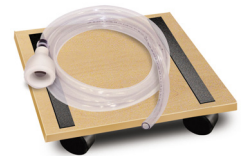

AC-12-PAD

Model Name	Kiddie Station Changing Pad
SACERS Rating	12, 3.4, 5.1, 5.2
Product Color	White
Product Dimensions	21" W x 39" H x 1" D
Product Weight	2 lbs.
Product Material	Soft foam covered in vinyl

RELATED ACCESSORIES

LIL STEP BOOSTER

Ideal for 2 and 3 year old handwashing compliance, the Lil Step Booster features our patent-pending slip-resistant Hugger Feet, which can accommodate up to 300 lbs.

EZ-FLOW FAUCET

The hands-free infrared portable faucet stops the spread of germs caused from surface touching. It also saves up to 70% water usage. (Requires "AAA" batteries)

FRESH AND WASTE WATER TANKS

Five gallon Fresh Water or Six gallon Waste Water replacement tanks for everyday use or for compliance. Complete with labels and caps.

EZ-FILL-N-ROLL DOLLY KIT

Conveniently move portable sink water tanks with the EZ-Fill-N-Roll Kit. Includes filling tube and easy-to-roll tank dolly that nests under our sinks.

 GREATER NASHVILLE AREA

call 1.866.663.1982