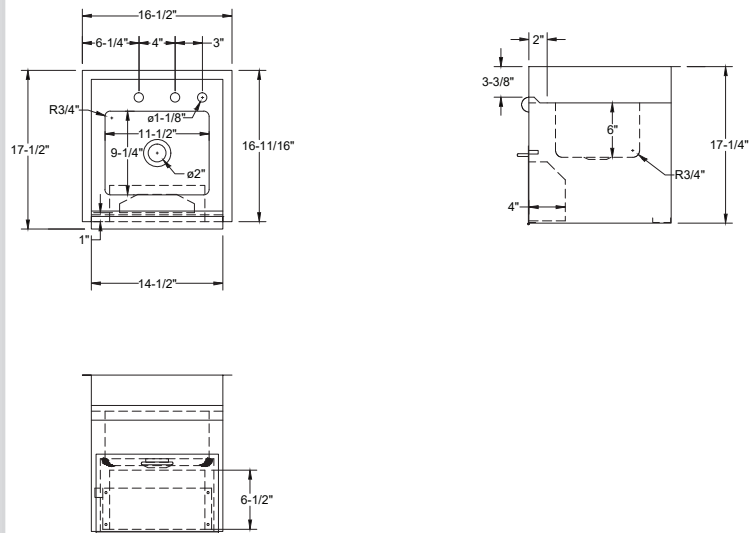

1-BOWL DROP-IN SINK

SINK BOWLS - DROP-IN

MATERIALS

- 18 Gauge 304 Series Stainless Steel; Fabricated

DI-1-091106STD Shown

FEATURES

- 4" On-Center Deck-Mounted Faucet Holes
- 2" Drain Opening With Drain Basket Included
- Side and Backsplashes
- Includes Towel Dispenser (* Also Includes Soap Dispenser)

MODEL NUMBER	BOWL SIZE L X W X H	LENGTH	WIDTH
DI-1-091106STD*	9-1/4" x 11-1/2" x 6"	16-1/2"	17-1/2"
DI-1-091106TD	9-1/4" x 11-1/2" x 6"	16-1/2"	17-1/2"