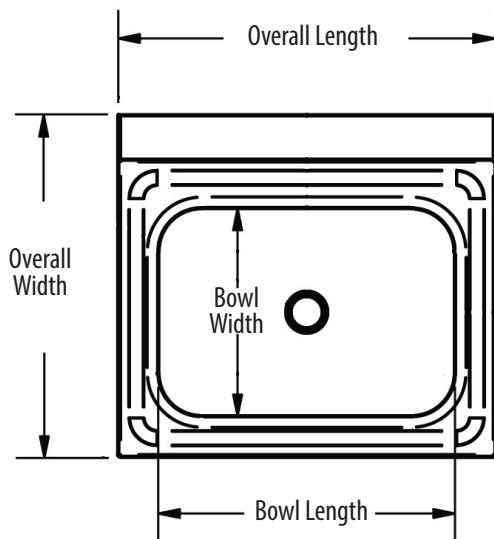

14" x 10" Splash Mount Hand Sinks w/ Knee Valve Package

Stainless Steel Hand Sinks

Use your smart phone to scan the above QR code to visit our website: www.bk-resources.com

Certifications:

Features:

- Wall Mounting Hardware Included
- Drain Included

Material:

- 20 Gauge, T-304 Heavy Gauge Stainless Steel

Options:

- Upgraded Faucets
- Other Plumbing Accessories - Call For Details

Part Number	Unit Size (l x w)	Bowl Dim. (l x w x d)	Faucet / Spout Mounting	Included Faucet	Drain Size
BKHS-W-1410-1-BKK	17" x 15 ¹ / ₂ "	14" x 10" x 5"	1 Hole Splash	-	1 7/8"
BKHS-W-1410-1-BKK-P-G	17" x 15 ¹ / ₂ "	14" x 10" x 5"	1 Hole Splash	BKKVSGS-G	1 7/8"