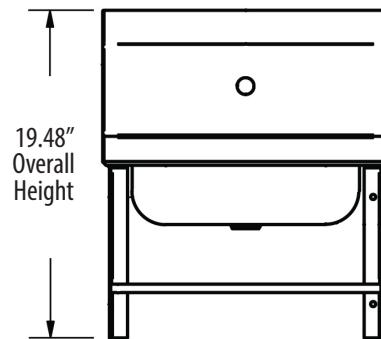

14" x 10" Splash Mount Hand Sinks w/ Knee Valve Package

Stainless Steel Hand Sinks

Use your smart phone to scan the above QR code to visit our website: www.bk-resources.com

Certifications:

Features:

- Wall Mounting Hardware Included
- Drain Included

Material:

- 20 Gauge, T-304 Heavy Gauge Stainless Steel

Options:

- Upgraded Faucets
- Other Plumbing Accessories - Call For Details

Part Number	Unit Size (l x w)	Bowl Dim. (l x w x d)	Faucet / Spout Mounting	Included Faucet	Drain Size
BKHS-W-1410-1-BKK	17" x 15 ¹ / ₂ "	14" x 10" x 5"	1 Hole Splash	-	1 7/8"
BKHS-W-1410-1-BKK-P-G	17" x 15 ¹ / ₂ "	14" x 10" x 5"	1 Hole Splash	BKKVSGS-G	1 7/8"