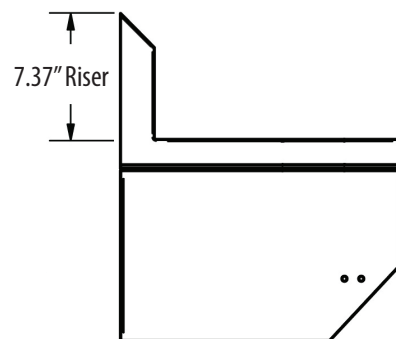

14" x 10" Splash Mount Hand Sinks w/ Knee Valve Package

Stainless Steel Hand Sinks

Use your smart phone to scan the above QR code to visit our website: www.bk-resources.com

Certifications:

Features:

- Wall Mounting Hardware Included
- Drain Included

Material:

- 20 Gauge, T-304 Heavy Gauge Stainless Steel

Options:

- Upgraded Faucets
- Other Plumbing Accessories - Call For Details

Part Number	Unit Size (l x w)	Bowl Dim. (l x w x d)	Faucet / Spout Mounting	Included Faucet	Drain Size
BKHS-W-1410-1-BKK	17" x 15 ¹ / ₂ "	14" x 10" x 5"	1 Hole Splash	-	1 7/8"
BKHS-W-1410-1-BKK-P-G	17" x 15 ¹ / ₂ "	14" x 10" x 5"	1 Hole Splash	BKKVSGS-G	1 7/8"