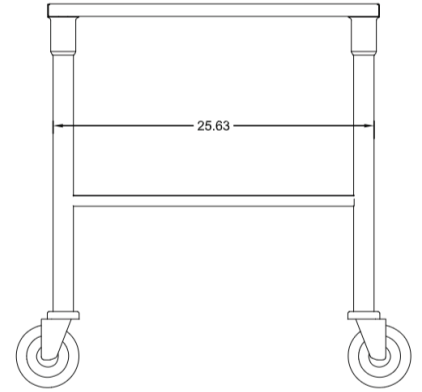

Utility Cart - 30"

UT1330

Equipment Details

Shipping Weight	65lbs/29kg
Cart Weight	43lbs/19.5kg
Caster Wheel Locks	Yes
Material	Stainless Steel
Tools for Assembly Required	No

PROLUXE™

CORPORATE HEADQUARTERS
20281 HARVILL AVE. PERRIS, CA 92570

HELPING COMMERCIAL KITCHENS
PRODUCE GREAT FOOD FASTER

ADVICE AND SUPPORT
1-800-624-6717

Easy Dough Press Movement

The UT1330 utility cart has been specifically designed for our line of dough presses. It features 30" height, pre-drilled mounting holes to bolt your unit down for safety. Easy gliding casters allow you to move over thresholds and across carpeting.