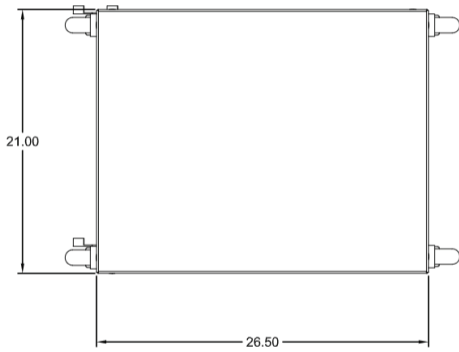

Utility Cart - 30"

UT1330

Equipment Details

Shipping Weight	65lbs/29kg
Cart Weight	43lbs/19.5kg
Caster Wheel Locks	Yes
Material	Stainless Steel
Tools for Assembly Required	No

PROLUXE™

CORPORATE HEADQUARTERS
20281 HARVILL AVE. PERRIS, CA 92570