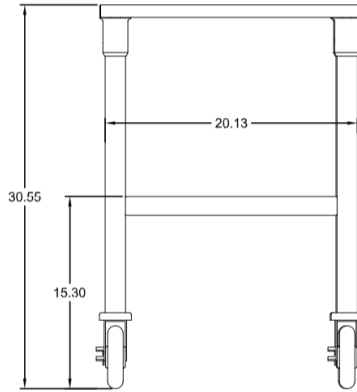

Utility Cart - 30"

UT1330

Equipment Details

Shipping Weight	65lbs/29kg
Cart Weight	43lbs/19.5kg
Caster Wheel Locks	Yes
Material	Stainless Steel
Tools for Assembly Required	No

PROLUXE™

CORPORATE HEADQUARTERS
20281 HARVILL AVE. PERRIS, CA 92570

HELPING COMMERCIAL KITCHENS
PRODUCE GREAT FOOD FASTER

ADVICE AND SUPPORT
1-800-624-6717

Easy Dough Press Movement

The UT1330 utility cart has been specifically designed for our line of dough presses. It features 30" height, pre-drilled mounting holes to bolt your unit down for safety. Easy gliding casters allow you to move over thresholds and across carpeting.