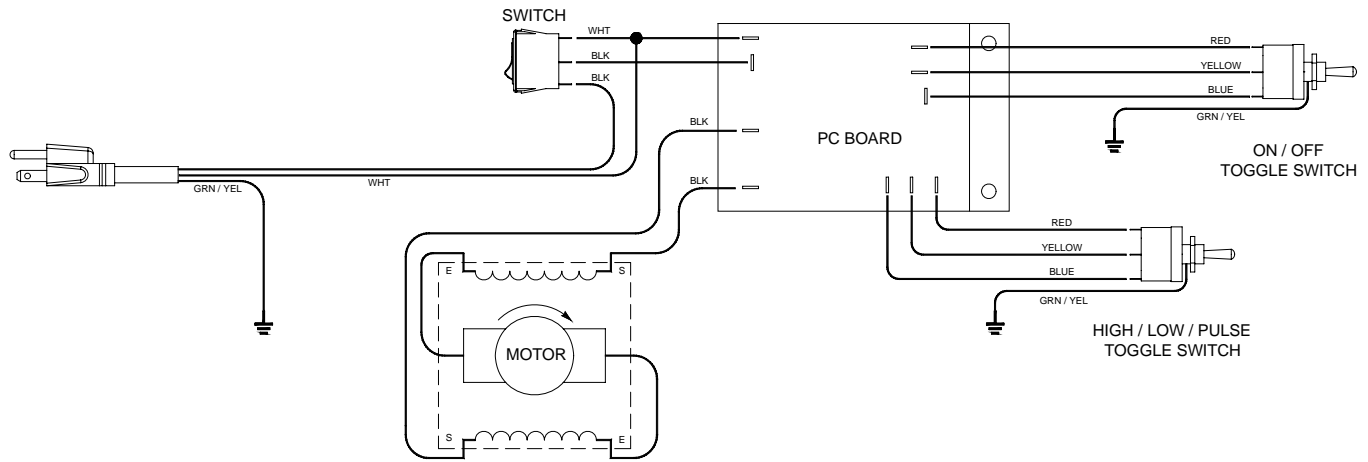

Wiring Diagram

<b>HAMILTON BEACH / PROCTOR-SILEX, INC.</b> 4421 WATERFRONT DRIVE GLEN ALLEN, VA 23060		HQE-3928: Production Release			ISSUE CODE	
DRAWN BY: SN	ENG. IN CHG.	DATE: 6/19/06	APPROVED BY:		CS	
INITIAL USE: HBH450	PICT. REF.	SHEET 1 / 1	DRAWING NO. 5300005XX	REV. A	SP	