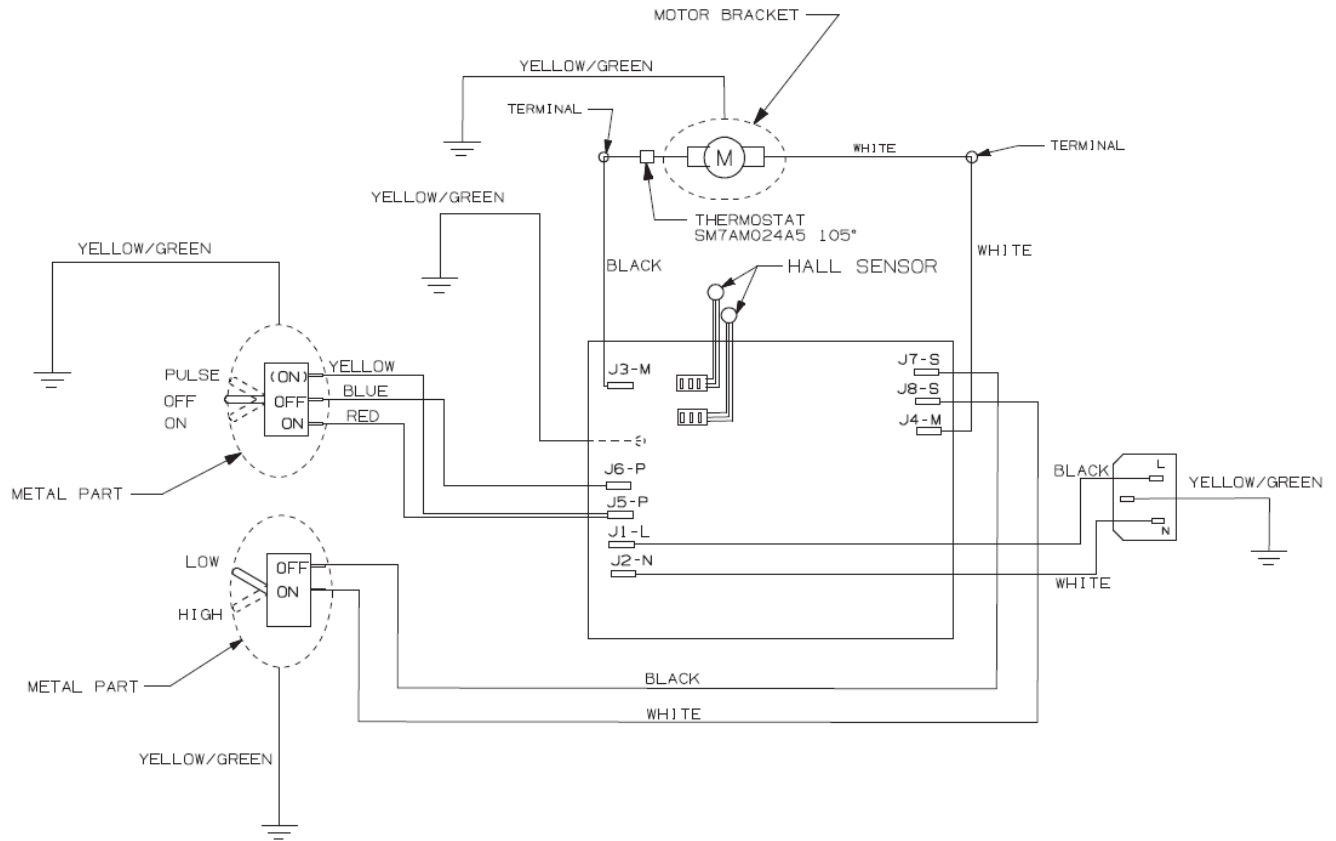

HBB250 (220-240V)

 4421 Waterfront Drive Glen Allen, VA 23060	Revision Description:		Production Release					
	Request Number:	HQE-5767	Revision Date:	11/7/07	Approved by:			
	Issue Code(s):	SP	Page:	1 of 1	Document #:	5300038XX	Rev:	A