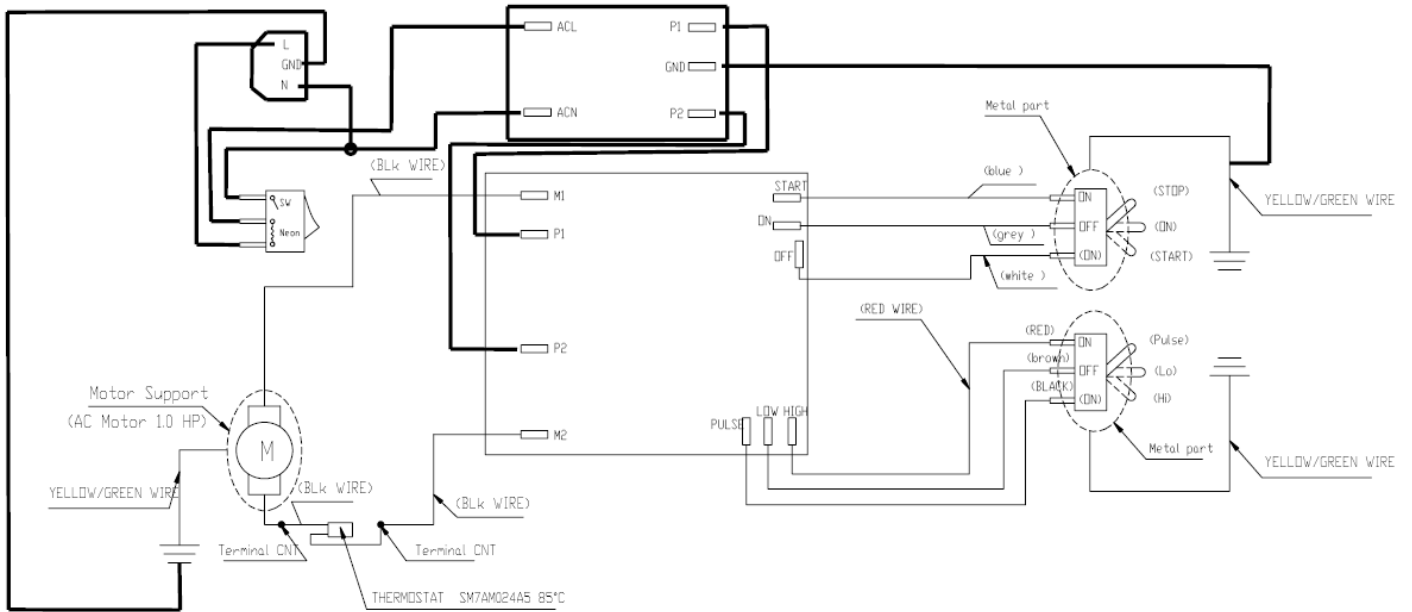

HBH450 (220-240V)

 <p>Hamilton Beach 4421 Waterfront Drive Glen Allen, VA 23060</p>	Revision Description:	Production Release						
	Request Number:	HQE-5767	Revision Date:	11/07/07	Approved by:			
	Issue Code(s):	SP	Page:	1 of 1	Document #:	5300058XX	Rev:	A