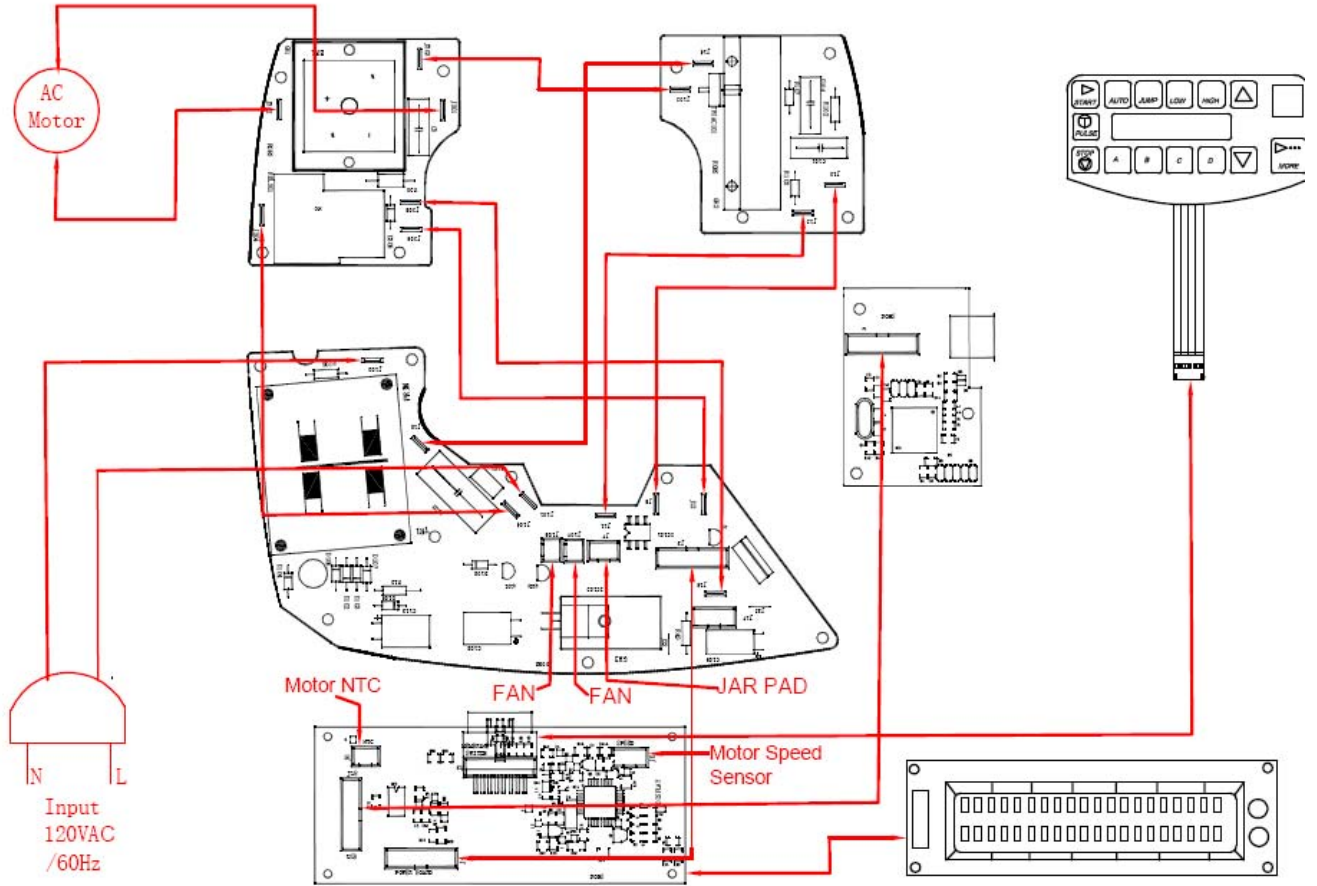

## Wiring Diagram Model HBH850

**PROPRIETARY RIGHTS NOTICE** This document and all information contained within it is the property of Hamilton Beach Brands, Inc. (HBB). It is confidential and proprietary and has been provided to you for a limited purpose. It must be returned or destroyed upon request. Disclosure, reproduction or use of this document and any information contained within it, in full or in part, for any purpose is forbidden without the prior written consent of HBB. No photographs may be taken of any article fabricated or assembled from this document without the prior written consent of HBB.

 4421 Waterfront Drive Glen Allen, VA 23060	Revision Description:		Production Release					
	Request Number:	NPR-1581	Revision Date:	5/21/08	Approved by:			
	Issue Code(s):	CS, SP	Page:	1 of 1	Document #:	<b>530006200</b>	Rev:	<b>A</b>