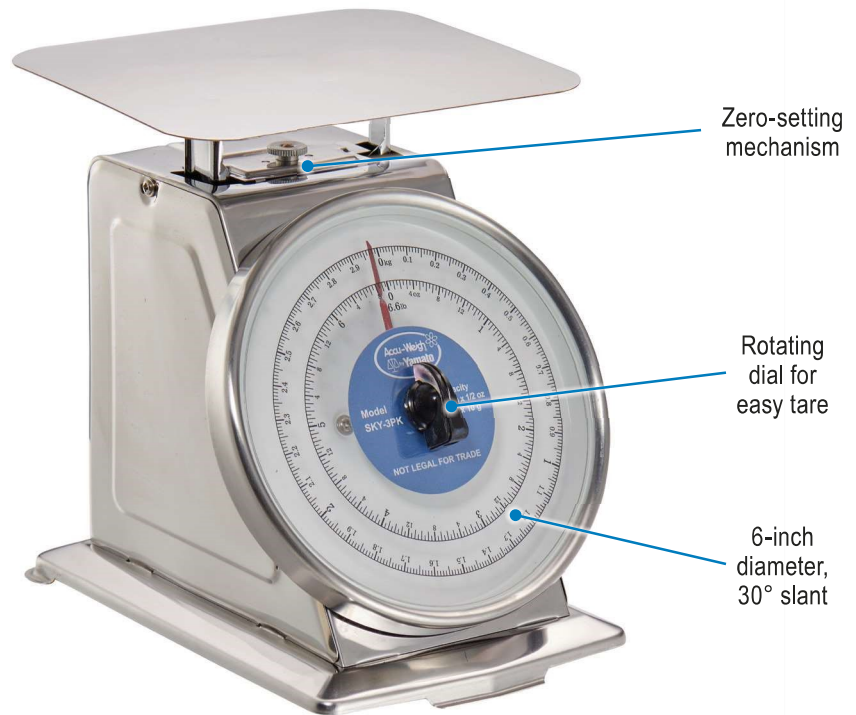

SKY Series Portion Control Scales

- Stainless-steel construction
- 7in x 6in stainless-steel platform

MODEL	SKY-1PK	SKY-2PK	SKY-3PK
Capacity	35oz x 1/4oz 1kg x 5g	4lb x 1/2oz 2kg x 10g	6.6lb x 1/2oz 3kg x 10g
Weighing System	Spring mechanism		
Platform	7in x 6in (178mm x 153mm) stainless steel		
Operating Temperatures	14°F ~ 104°F (-10°C ~ 40°C)		
Housing Material	Stainless steel		

PK = Pound-Kilogram