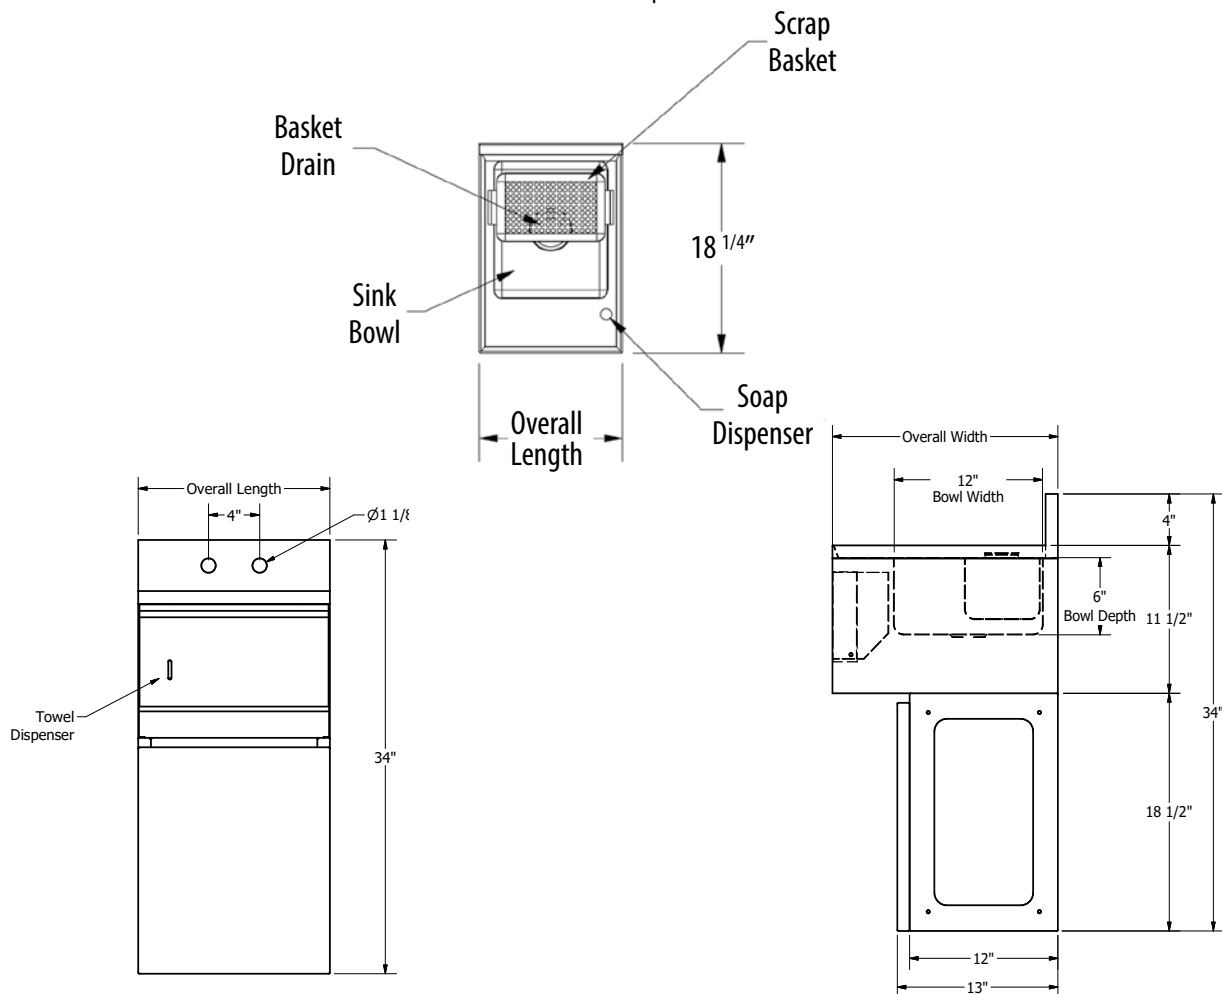

Slimline Underbar Dump Sink w/ Soap & Towel Dispenser

**Stainless Steel Underbar Dump Sinks
(18" Front to Back Units)**

Use your smart phone to scan the above QR code to visit our website:
www.bk-resources.com

Features:

- Strainer Basket
- BK-UCSD-1 Soap Dispenser
- BKDR-2 Basket Drain
- Towel Dispenser

Material:

- T-304 18 ga. Stainless Steel
- S/S Legs
- Adjustable High Impact Corrosion Resistant Feet

Part Number	Unit Size (l x w x h)	Faucet Mount	Faucet Included	Overall Length	Product Weight (lbs)
UBB-18-1012HST-12	12 1/2" x 18 1/4" x 34"	Splash	N/A	12 1/2"	37.84
UBB-18-1012HST-12-P-G	12 1/2" x 18 1/4" x 34"	Splash	BKF-W2-3G-G	12 1/2"	40.03
UBB-18-1012HST-15	15 1/2" x 18 1/4" x 34"	Splash	N/A	15 1/2"	
UBB-18-1012HST-15-P-G	15 1/2" x 18 1/4" x 34"	Splash	BKF-W2-3G-G	15 1/2"	