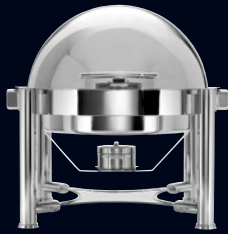

Round Stackable Roll Top Chafing Dish
5370S531 L 21" W 17" H 19" (6 3/4 qts)

Round Food Pan
5370S547 D 15 1/8" H 3" (6 3/4 Qts)
(For S531, S542, S471)

Round Water Pan
5370S546 L 16 5/8" W 15 3/4" H 4"
w/Channel for Electric Heating Unit
(For S531, S542, S471)

Fuel Holder
5370S408

Oblong Stackable Roll Top Chafing Dish
5370S530 L 27" W 22" H 19" (8 1/2 qts)

Oblong Food Pan
5370S545 L 21" W 12 7/8" H 2 1/2" (8 1/2 Qts)
(For S530, S541, S470)

Oblong Water Pan
5370S544 L 23" W 14 5/8" H 4"
w/Channel for Electric Heating Unit
(For S530, S541, S470)

Fuel Holder
5370S408

Chafing Dish Round
5370S542 D 20" H 18" (6 3/4 qts)

Round Food Pan
5370S547 D 15 1/8" H 3" (6 3/4 Qts)
(For S531, S542, S471)

Round Water Pan
5370S546 L 16 5/8" W 15 3/4" H 4"
w/Channel for Electric Heating Unit
(For S531, S542, S471)

Fuel Holder
5370S408

Soup Station Accessories for S531 & S542
Soup Station Lid for Round Soup Station
5370S549 D 14 1/8" (Fits S546 Water Pan)
Soup Bucket
5370S550 D 9 1/8" H 8 3/4" (3 3/4 qts)

Chafing Dish Rectangle
5370S541 L 26" W 17 3/4" H 16 3/4" (8 1/2 qts)