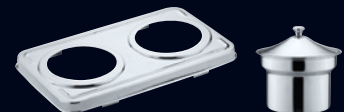

Round Stackable Roll Top Chafing Dish
5370S531 L 21" W 17" H 19" (6 3/4 qts)

Round Food Pan
5370S547 D 15 1/8" H 3" (6 3/4 Qts)
(For S531, S542, S471)

Round Water Pan
5370S546 L 16 5/8" W 15 3/4" H 4"
w/Channel for Electric Heating Unit
(For S531, S542, S471)

Fuel Holder
5370S408

Chafing Dish Round
5370S542 D 20" H 18" (6 3/4 qts)

Round Food Pan
5370S547 D 15 1/8" H 3" (6 3/4 Qts)
(For S531, S542, S471)

Round Water Pan
5370S546 L 16 5/8" W 15 3/4" H 4"
w/Channel for Electric Heating Unit
(For S531, S542, S471)

Fuel Holder
5370S408

Soup Station Accessories for S531 & S542
Soup Station Lid for Round Soup Station
5370S549 D 14 1/8" (Fits S546 Water Pan)
Soup Bucket
5370S550 D 9 1/8" H 8 3/4" (3 3/4 qts)

Chafing Dish Rectangle
5370S541 L 26" W 17 3/4" H 16 3/4" (8 1/2 qts)

Oblong Food Pan
5370S545 L 21" W 12 7/8" H 2 1/2"
(8 1/2 Qts)
(For S530, S541, S470)

Oblong Water Pan
5370S544 L 23" W 14 5/8" H 4"
(For S530, S541, S470)

Fuel Holder
5370S408

Soup Station Accessories for S530 & S541
Soup Station Lid for Rectangle Soup Station
5370S548 L 20 1/8" W 12 1/4" (Fits S544 Water Pan)
Soup Bucket
5370S550 D 9 1/8" H 8 3/4" (3 3/4 qts)