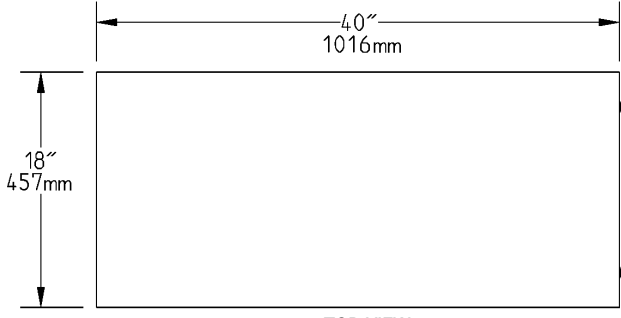

Hardwood Top Kitchen Wine Cart

MODEL:

WR1840C

Design and Construction Features

- 18" x 40" x 1 1/4"-thick (457 x 1016 x 45mm) hardwood butcher block top.
- Two 14" x 36" (356 x 914mm) cradle wine racks with chrome finish—each shelf can hold up to 9 bottles of wine.
- 14" x 36" (356 x 914mm) chrome wire shelf at bottom for storage. Features patented QuadTruss® design (patent #5,390,803).
- Posts grooved at 1" (25mm) increments to allow for adjustable shelf height.
- Smooth rolling decorative swivel casters (two with brake) for easy mobility.
- 36 13/16" (935mm) working height.

Item No.: _____
 Project No.: _____
 S.I.S. No.: _____

Hardwood Top Kitchen Wine Cart

TOP VIEW

FRONT VIEW

SIDE VIEW

model #	overall width		overall length		weight	
	in.	mm	in.	mm	lbs.	kg
WR1840C	18"	457	40"	1016	69	31.3