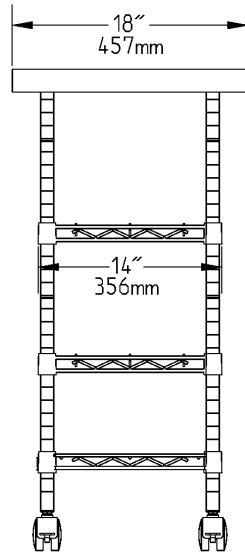

Hardwood Top Kitchen Wine Cart

MODEL:

WR1840C

Design and Construction Features

- 18" x 40" x 1 1/4"-thick (457 x 1016 x 45mm) hardwood butcher block top.
- Two 14" x 36" (356 x 914mm) cradle wine racks with chrome finish—each shelf can hold up to 9 bottles of wine.
- 14" x 36" (356 x 914mm) chrome wire shelf at bottom for storage. Features patented QuadTruss® design (patent #5,390,803).
- Posts grooved at 1" (25mm) increments to allow for adjustable shelf height.
- Smooth rolling decorative swivel casters (two with brake) for easy mobility.
- 36 13/16" (935mm) working height.

Item No.: _____
 Project No.: _____
 S.I.S. No.: _____

Hardwood Top Kitchen Wine Cart

TOP VIEW

FRONT VIEW

SIDE VIEW

model #	overall width		overall length		weight	
	in.	mm	in.	mm	lbs.	kg
WR1840C	18"	457	40"	1016	69	31.3