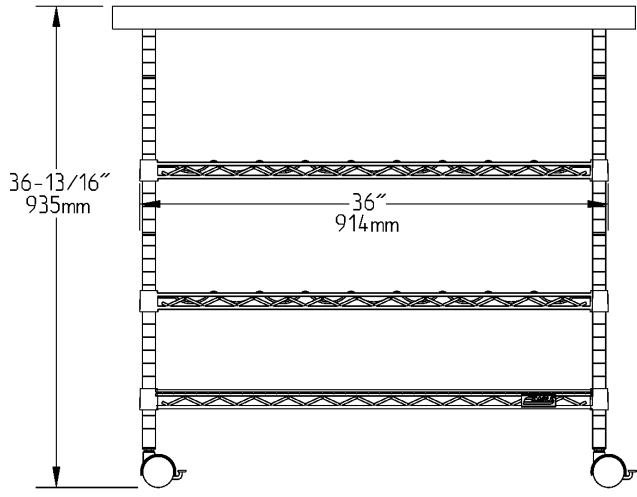

Hardwood Top Kitchen Wine Cart

MODEL:

WR1840C

Design and Construction Features

- 18" x 40" x 1 1/4"-thick (457 x 1016 x 45mm) hardwood butcher block top.
- Two 14" x 36" (356 x 914mm) cradle wine racks with chrome finish—each shelf can hold up to 9 bottles of wine.
- 14" x 36" (356 x 914mm) chrome wire shelf at bottom for storage. Features patented QuadTruss® design (patent #5,390,803).
- Posts grooved at 1" (25mm) increments to allow for adjustable shelf height.
- Smooth rolling decorative swivel casters (two with brake) for easy mobility.
- 36 13/16" (935mm) working height.

Item No.: _____
 Project No.: _____
 S.I.S. No.: _____

Hardwood Top Kitchen Wine Cart

TOP VIEW

FRONT VIEW

SIDE VIEW

model #	overall width		overall length		weight	
	in.	mm	in.	mm	lbs.	kg
WR1840C	18"	457	40"	1016	69	31.3