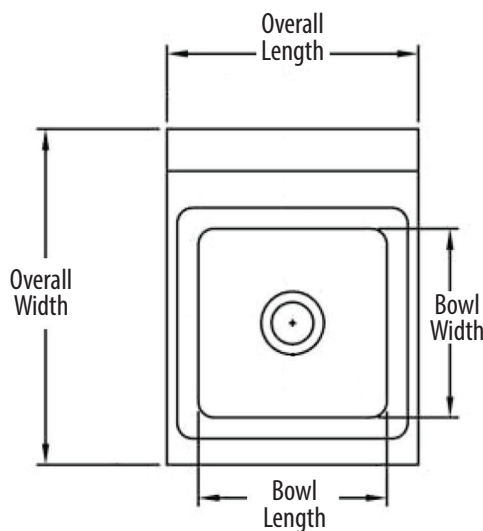

# 9" x 9" 1 Hole Splash Mount Space Saver Hand Sinks

**Stainless Steel Hand Sinks**

Use your smart phone to scan the above QR code to visit our website:  
[www.bk-resources.com](http://www.bk-resources.com)

**Certifications:**

**Features:**

- Wall Mounting Hardware Included
- Drain Included
- Marine Edge

**Material:**

- 20 Gauge, T-304 Stainless Steel

**Options:**

- Upgraded Faucets
- Other Plumbing Accessories - Call For Details

Part Number	Unit Size (l x w)	Bowl Dim. (l x w x d)	Faucet / Spout Mounting	Side Splash	Included Faucet	Drain Size	Product Weight (lbs)
BKHS-W-SS-1	12" x 14 1/2"	9" x 9" x 5"	1 Hole Splash	-	-	1 7/8"	6.00
BKHS-W-SS-1-P-G	12" x 14 1/2"	9" x 9" x 5"	1 Hole Splash	-	BKF-SEF-3G	1 7/8"	7.00
BKHS-W-SS-1-SS	12" x 14 1/2"	9" x 9" x 5"	1 Hole Splash	Dual	-	1 7/8"	
BKHS-W-SS-1-SS-P-G	12" x 14 1/2"	9" x 9" x 5"	1 Hole Splash	Dual	BKF-SEF-3G	1 7/8"	