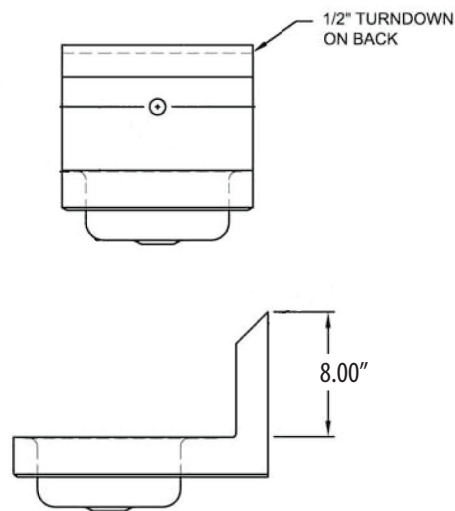

# 9" x 9" 1 Hole Splash Mount Space Saver Hand Sinks

**Stainless Steel Hand Sinks**

Use your smart phone to scan the above QR code to visit our website:  
[www.bk-resources.com](http://www.bk-resources.com)

**Certifications:**

**Features:**

- Wall Mounting Hardware Included
- Drain Included
- Marine Edge

**Material:**

- 20 Gauge, T-304 Stainless Steel

**Options:**

- Upgraded Faucets
- Other Plumbing Accessories - Call For Details

Part Number	Unit Size (l x w)	Bowl Dim. (l x w x d)	Faucet / Spout Mounting	Side Splash	Included Faucet	Drain Size	Product Weight (lbs)
BKHS-W-SS-1	12" x 14 1/2"	9" x 9" x 5"	1 Hole Splash	-	-	1 7/8"	6.00
BKHS-W-SS-1-P-G	12" x 14 1/2"	9" x 9" x 5"	1 Hole Splash	-	BKF-SEF-3G	1 7/8"	7.00
BKHS-W-SS-1-SS	12" x 14 1/2"	9" x 9" x 5"	1 Hole Splash	Dual	-	1 7/8"	
BKHS-W-SS-1-SS-P-G	12" x 14 1/2"	9" x 9" x 5"	1 Hole Splash	Dual	BKF-SEF-3G	1 7/8"	