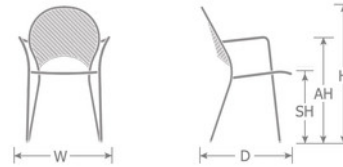

DETAILS

H	W	D	SH	AH	Lbs
34.5"	23"	24.5"	18"	27"	14

Outdoor/Indoor Stacking Armchair

E-coated powder coat finish

Frame: Tubular Steel

Seat/Back: Interlace Steel Mesh

Stackability: 4

SHIPPING

Master Pack Quantity: 4

Master Pack Dimensions: 42"x25"x29"

Master Pack Weight: 70 Lbs.

Density: 4.4

Master Cartons/Pallet: 6

Freight Class: 250

FOB: PA 17042

Quick Ship Finishes: