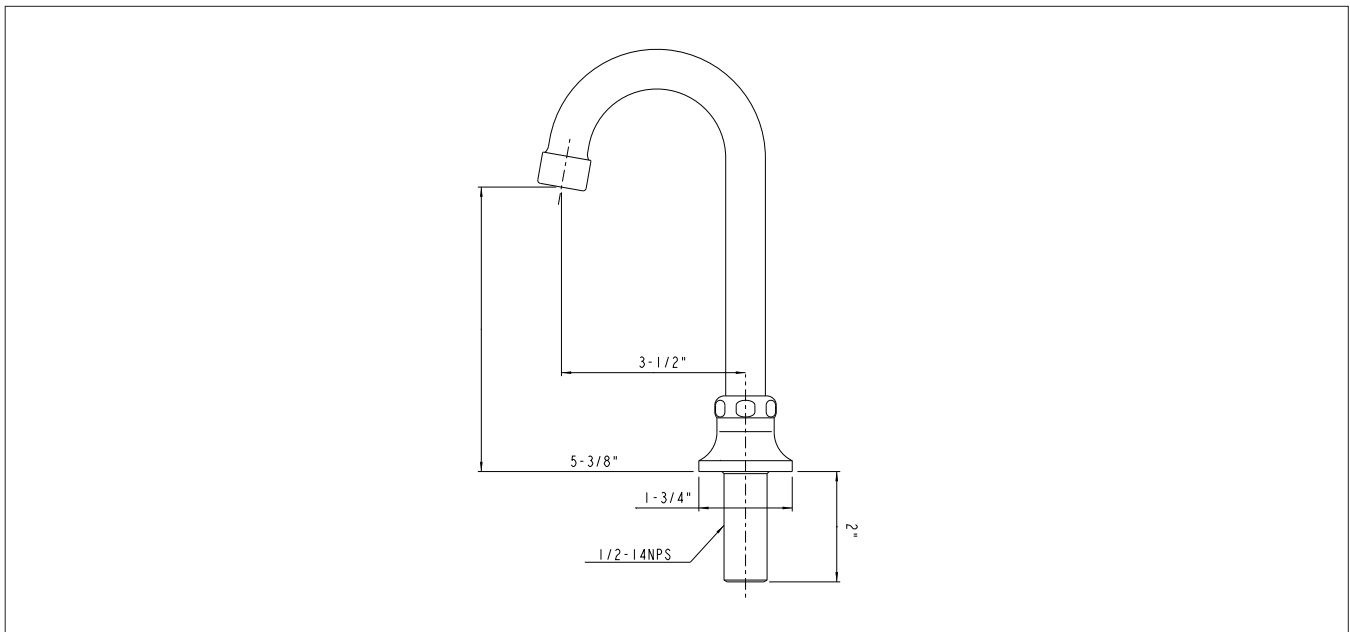

PRODUCT COMPLIANCE

- NSF-61 & NSF/ANSI 372
- ASME A112.18.1-2011/CSA B125.1-11 & NSF/ANSI 372
- Meets ANSI A117.1 (ADA)
- Massachusetts Approved
- CEC Approved

ADA Compliant