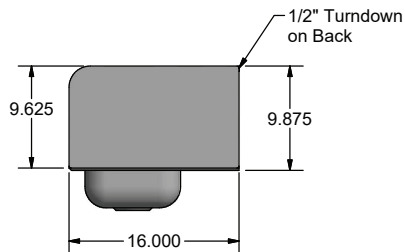

9" x 9" Deck Mount Space Saver Hand Sink w/ Side Splash

Stainless Steel Hand Sink

Use your smart phone to scan the above QR code to visit our website:
www.bk-resources.com

Certifications:

Features:

- Deck Mounting Hardware Included
- Drain Included
- Side Splashes

Material:

- 20 Gauge, T-304 Stainless Steel

Options:

- Other Plumbing Accessories - Call For Details

Part Number	Unit Size (l x w)	Bowl Dim. (l x w x d)	Faucet / Spout Mounting	Side Splash	Included Faucet	Drain Size	Product Weight (lbs)
BKHS-D-SS-1-SS	12.1" x 12.750"	9" x 9" x 5"	4" O.C. Deck	Dual	-	1 7/8"	12.00