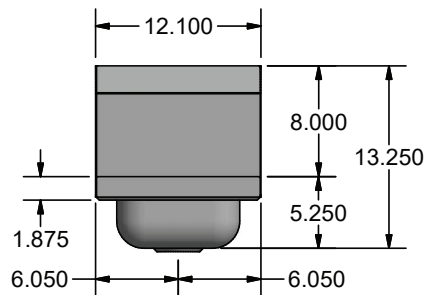

9" x 9" Deck Mount Space Saver Hand Sink w/ Side Splash

Stainless Steel Hand Sink

Use your smart phone to scan the above QR code to visit our website:
www.bk-resources.com

Certifications:

Features:

- Deck Mounting Hardware Included
- Drain Included
- Side Splashes

Material:

- 20 Gauge, T-304 Stainless Steel

Options:

- Other Plumbing Accessories - Call For Details

Part Number	Unit Size (l x w)	Bowl Dim. (l x w x d)	Faucet / Spout Mounting	Side Splash	Included Faucet	Drain Size	Product Weight (lbs)
BKHS-D-SS-1-SS	12.1" x 12.750"	9" x 9" x 5"	4" O.C. Deck	Dual	-	1 7/8"	12.00

PRODUCT DATA SHEET

BK RESOURCES

Wall Shelves

T-304 Premium Stainless Steel Wall Shelves

Model: BKWS

PRODUCT DATA SHEET

BK RESOURCES