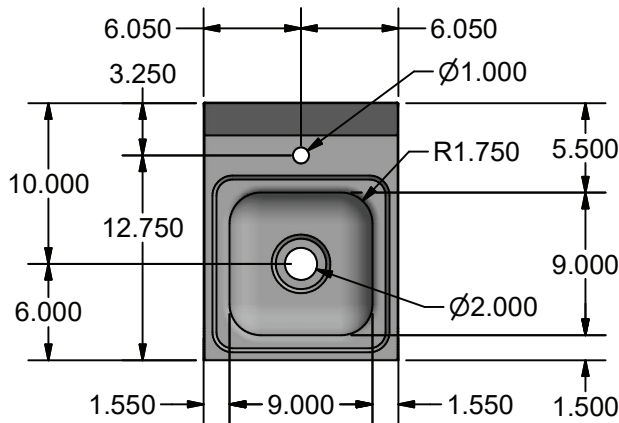

9" x 9" Deck Mount Space Saver Hand Sink w/ Side Splash

Stainless Steel Hand Sink

Use your smart phone to scan the above QR code to visit our website:
www.bk-resources.com

Certifications:

Features:

- Deck Mounting Hardware Included
- Drain Included
- Side Splashes

Material:

- 20 Gauge, T-304 Stainless Steel

Options:

- Other Plumbing Accessories - Call For Details

Part Number	Unit Size (l x w)	Bowl Dim. (l x w x d)	Faucet / Spout Mounting	Side Splash	Included Faucet	Drain Size	Product Weight (lbs)
BKHS-D-SS-1-SS	12.1" x 12.750"	9" x 9" x 5"	4" O.C. Deck	Dual	-	1 7/8"	12.00

PRODUCT DATA SHEET

BK RESOURCES

Wall Shelves

T-304 Premium Stainless Steel Wall Shelves

Model: BKWS

PRODUCT DATA SHEET

BK RESOURCES