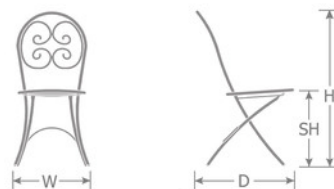

DETAILS

| H | W | D | SH | Lbs |
|-------|-------|-------|-----|------|
| 34.5" | 16.5" | 22.5" | 18" | 12.5 |

Outdoor/Indoor Folding Side Chair

E-coated powder coat finish

Frame: Tubular Steel

Seat/Back: Steel with Design Pattern

SHIPPING

Master Pack Quantity: 4

Master Pack Dimensions: 18.5"x14"x41"

Master Pack Weight: 50 Lbs.

Density: 8.1

Master Cartons/Pallet: 6

Freight Class: 93

FOB: PA 17042