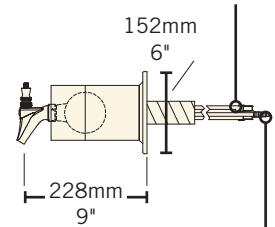

www.micromatic.com • 1 (866) 327-4159

METROPOLIS WM - 20 FAUCET

Job Number: _____ Location: _____

Part No.	Faucets	Finish	Dispense System	Shipping Weight	Box Dimensions
METRO-WM-20PSSKR	20	Polished S/S	Kool-Rite (Glycol)	TBD	TBD

Dimensions

Glycol Loop:
9.5mm (3/8") O.D. Copper
with 9.5mm (3/8") Barb Fittings

Beer Line:
6.4mm (1/4") O.D. Stainless Steel
with 6.4mm - 9.5mm (1/4" - 3/8")
Tapered Barb Fitting

Mounting Guide

Toll-Free: 1-866-327-4159
www.micromatic.com