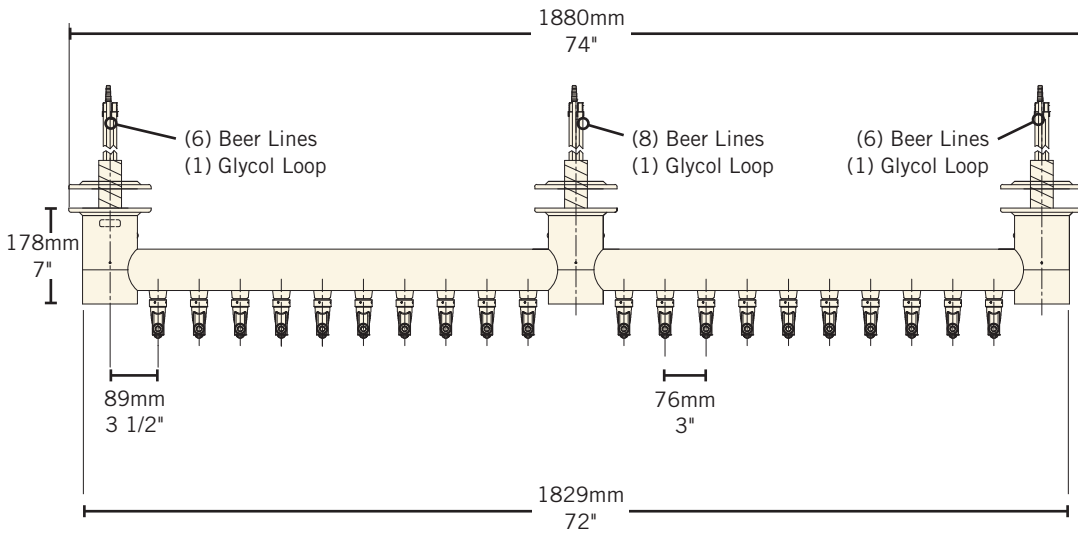

DRAFT TOWER

METROPOLIS WALL MOUNT - 20 FAUCET

- Metropolis draft towers have a distinctive art deco style.
- Maximize counter space with through the wall mounting.
- Durable polished stainless steel finish provides years of service.
- All stainless steel contact with the beer for the ultimate in draft purity.

www.micromatic.com • 1 (866) 327-4159

METROPOLIS WM - 20 FAUCET

Job Number: _____ Location: _____

Part No.	Faucets	Finish	Dispense System	Shipping Weight	Box Dimensions
METRO-WM-20PSSKR	20	Polished S/S	Kool-Rite (Glycol)	TBD	TBD

Dimensions

Glycol Loop:
9.5mm (3/8") O.D. Copper
with 9.5mm (3/8") Barb Fittings

Beer Line:
6.4mm (1/4") O.D. Stainless Steel
with 6.4mm - 9.5mm (1/4" - 3/8")
Tapered Barb Fitting

Mounting Guide

Toll-Free: 1-866-327-4159
www.micromatic.com