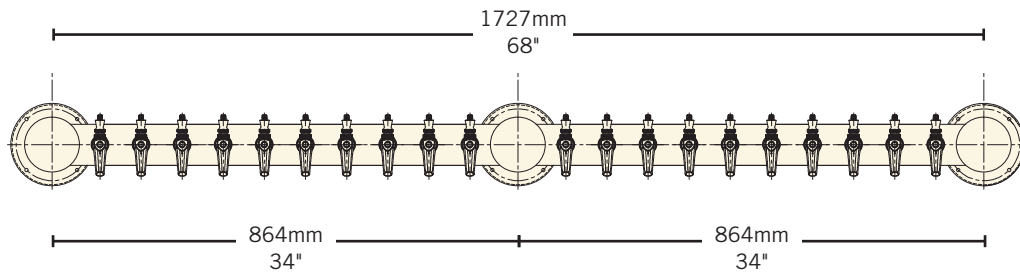

DRAFT TOWER

METROPOLIS WALL MOUNT - 20 FAUCET

- Metropolis draft towers have a distinctive art deco style.
- Maximize counter space with through the wall mounting.
- Durable polished stainless steel finish provides years of service.
- All stainless steel contact with the beer for the ultimate in draft purity.

METRO-WM-20PSSKR

Polished Stainless Steel

Faucet knobs not included.

 Certified by the National Sanitation Foundation (Pending)

 Stainless Steel

 The integrated Kool-Rite module provides optimum cooling at the point of dispense. The module construction makes the installation process as simple as PLUG "N" POUR.

www.micromatic.com • 1 (866) 327-4159

METROPOLIS WM - 20 FAUCET

Job Number: _____ Location: _____

Part No.	Faucets	Finish	Dispense System	Shipping Weight	Box Dimensions
METRO-WM-20PSSKR	20	Polished S/S	Kool-Rite (Glycol)	TBD	TBD

Dimensions

Glycol Loop:
9.5mm (3/8") O.D. Copper
with 9.5mm (3/8") Barb Fittings

Beer Line:
6.4mm (1/4") O.D. Stainless Steel
with 6.4mm - 9.5mm (1/4" - 3/8")
Tapered Barb Fitting

Mounting Guide

Toll-Free: 1-866-327-4159
www.micromatic.com