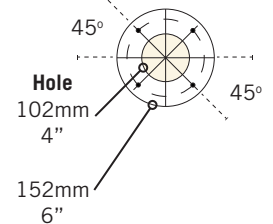

Dimensions

Glycol Loop:
9.5mm (3/8") O.D. Copper
with 9.5mm (3/8") Barb Fittings

Beer Line:
6.4mm (1/4") O.D. Stainless Steel
with 6.4mm - 9.5mm (1/4" - 3/8")
Tapered Barb Fitting

Mounting Guide

Toll-Free: 1-866-327-4159
www.micromatic.com