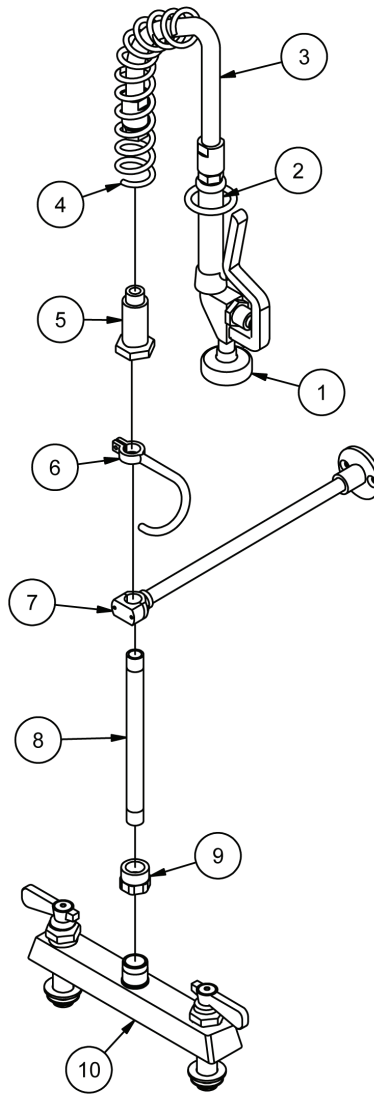

Use your smart phone to scan the above QR code to visit our website: www.bk-resources.com

8" Deck Mount Mini Pre-Rinse

Model: BKF-8DM-MINI, Lead Free

Product Specifications:

- Reduced Size for Food Trucks and Other Tight Spaces
- BK-PRV-1-G 1.0 GPM Pre-Rinse Spray Head
- Triple-Ply Hose Rated to 300 PSI
- 1/4 Turn Ceramic Cartridges
- Integral Check Valves
- Color Coded Hot & Cold Indicators
- 3 Year Warranty

Options:

BKF-AF-5G-G - 5" Gooseneck Add-A-Faucet

Certifications:

PRODUCT SPECIFICATION SHEET

RESOURCES

8" Deck Mount Mini Pre-Rinse

Model: BKF-8DM-MINI, Lead Free

Exploded Parts Detail:

Diagram #	Quantity	Part Number	Description
1	1	BK-PRV-1-G	1.0 GPM Spray Head
2	1	BKH-HANDLE	Pre-Rinse Spray Handle
3	1	BKH-28-G	Spray Hose
4	1	BK-MPR-SPRING	Hose Spring
5	1	BK-PR-SPR	Retainer Hose
6	1	BK-PR-SHR	Retainer Hook
7	1	BK-PR-WB	Wall Bracket
8	1	BK-PR-8RP-G	8" Riser Pipe
9	1	BK-PR-ADP	Pre-Rinse Adapter
10	1	BKF-8DM-XX-G	Faucet Body

Options:

BKF-AF-5G-G - 5" Gooseneck Add-A-Faucet

PRODUCT SPECIFICATION SHEET

RESOURCES