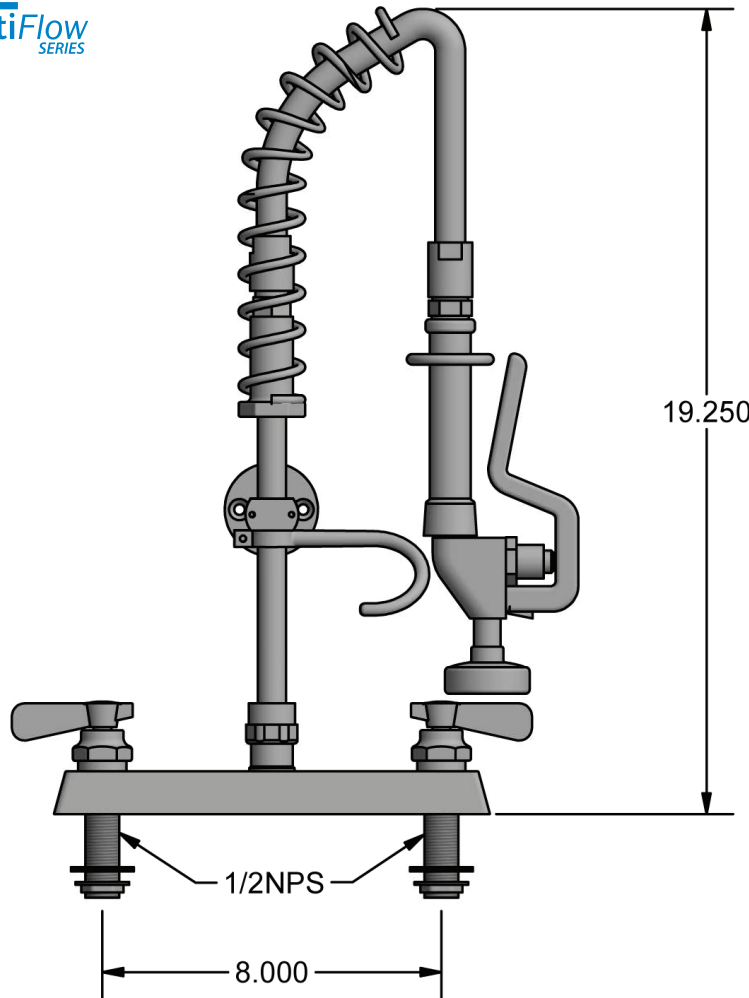

Use your smart phone to scan the above QR code to visit our website: www.bk-resources.com

8" Deck Mount Mini Pre-Rinse

Model: BKF-8DM-MINI, Lead Free

Product Specifications:

- Reduced Size for Food Trucks and Other Tight Spaces
- BK-PRV-1-G 1.0 GPM Pre-Rinse Spray Head
- Triple-Ply Hose Rated to 300 PSI
- 1/4 Turn Ceramic Cartridges
- Integral Check Valves
- Color Coded Hot & Cold Indicators
- 3 Year Warranty

Options:

BKF-AF-5G-G - 5" Gooseneck Add-A-Faucet

Certifications:

PRODUCT SPECIFICATION SHEET

RESOURCES

8" Deck Mount Mini Pre-Rinse

Model: BKF-8DM-MINI, Lead Free

Exploded Parts Detail:

Diagram #	Quantity	Part Number	Description
1	1	BK-PRV-1-G	1.0 GPM Spray Head
2	1	BKH-HANDLE	Pre-Rinse Spray Handle
3	1	BKH-28-G	Spray Hose
4	1	BK-MPR-SPRING	Hose Spring
5	1	BK-PR-SPR	Retainer Hose
6	1	BK-PR-SHR	Retainer Hook
7	1	BK-PR-WB	Wall Bracket
8	1	BK-PR-8RP-G	8" Riser Pipe
9	1	BK-PR-ADP	Pre-Rinse Adapter
10	1	BKF-8DM-XX-G	Faucet Body

Options:

BKF-AF-5G-G - 5" Gooseneck Add-A-Faucet

PRODUCT SPECIFICATION SHEET

RESOURCES