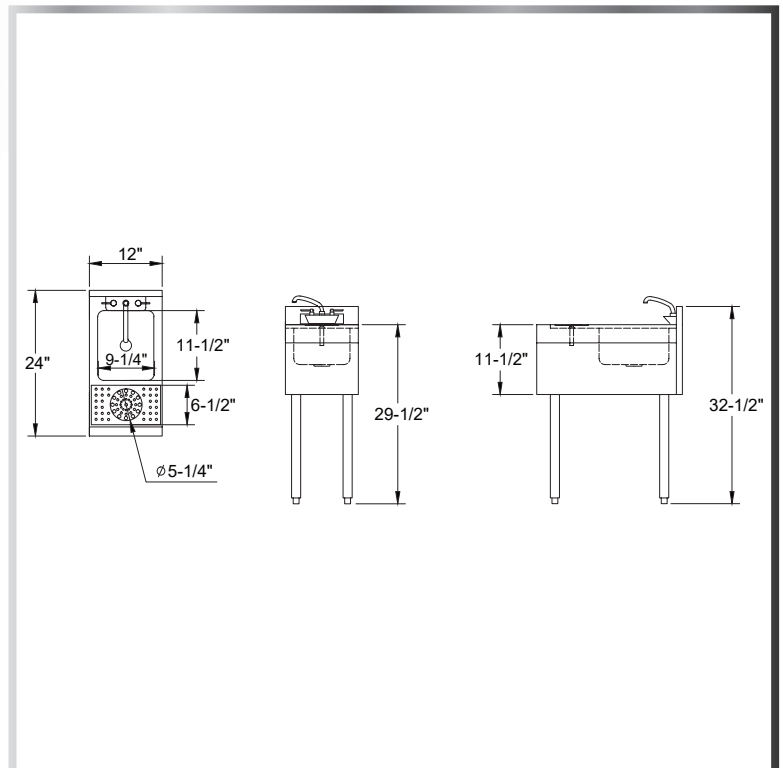

UNDERBAR MIXOLOGY UNIT

UNDERBAR - MIXOLOGY STATIONS

MATERIALS

- 18 Gauge 304 Series Stainless Steel; Fabricated
- Stainless Steel Legs and Bullet Feet

FEATURES

- 11-1/2" x 9-1/4" x 6" Sink Bowl
- 4" On-Center Wall-Mounted Faucet Holes (Faucet Included)
- Push-Down Rinse Faucet Included

MODEL NUMBER

UMRS-1224

LENGTH

12"

WIDTH

24"