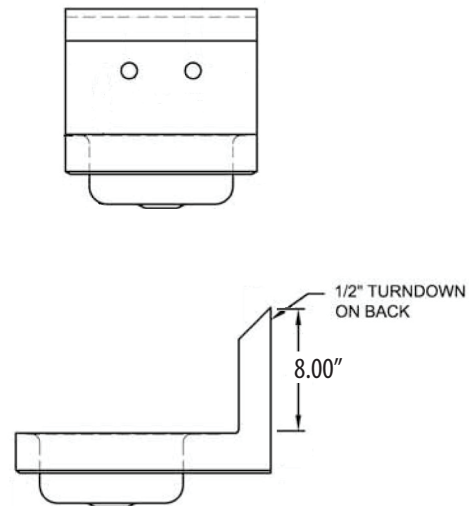

### Features:

- Wall Mounting Hardware Included
- Drain Included
- Accommodates 4" O.C. Faucets
- Marine Edge

### Options:

- Upgraded Faucets
- Other Plumbing Accessories - Call For Details

Part Number	Unit Size (l x w)	Bowl Dim. (l x w x d)	Faucet / Spout Mounting	Included Faucet	Drain Size	Product Weight (lbs)
BKHS-W-SS	12" x 14 1/2"	9" x 9" x 5"	4" O.C. Splash	-	1 7/8"	5.50
BKHS-W-SS-P-G	12" x 14 1/2"	9" x 9" x 5"	4" O.C. Splash	BKF-W-3G-G	1 7/8"	7.50