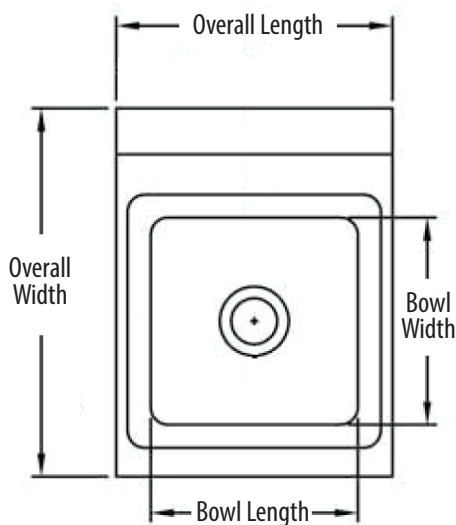

### Features:

- Wall Mounting Hardware Included
- Drain Included
- Accommodates 4" O.C. Faucets
- Marine Edge

### Options:

- Upgraded Faucets
- Other Plumbing Accessories - Call For Details

Part Number	Unit Size (l x w)	Bowl Dim. (l x w x d)	Faucet / Spout Mounting	Included Faucet	Drain Size	Product Weight (lbs)
BKHS-W-SS	12" x 14 1/2"	9" x 9" x 5"	4" O.C. Splash	-	1 7/8"	5.50
BKHS-W-SS-P-G	12" x 14 1/2"	9" x 9" x 5"	4" O.C. Splash	BKF-W-3G-G	1 7/8"	7.50