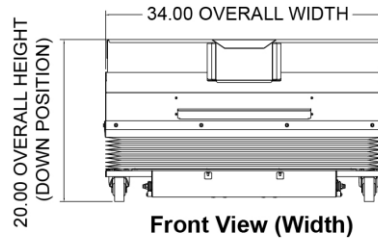

GOLD MEDAL® PRODUCTS CO.

Karmel Kool Table

Model No. 2169-00-100

Specifications

Karmel Kool Table shown in the UP position for reference.

Overall Dimensions:

- Width: 34"
- Depth: 34.7"
- Height: 20" (DOWN); 36" (UP)

Features:

- Integrated forced air cooling system.
- Height adjustable from 20" to 36" for operator usability.
- Lift mechanism is fully electric (no hydraulics).
- Replaceable air filter.

Electrical - Domestic