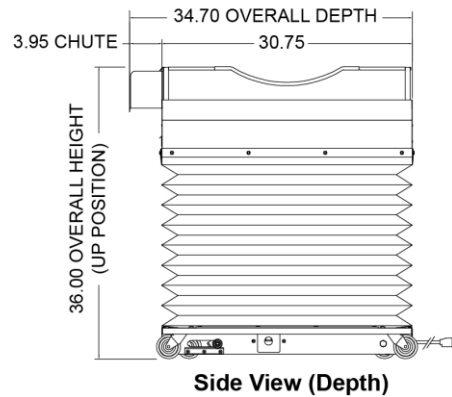

GOLD MEDAL® PRODUCTS CO.

Karmel Kool Table

Model No. 2169-00-100

Specifications

Karmel Kool Table shown in the UP position for reference.

Overall Dimensions:

- Width: 34"
- Depth: 34.7"
- Height: 20" (DOWN); 36" (UP)

Features:

- Integrated forced air cooling system.
- Height adjustable from 20" to 36" for operator usability.
- Lift mechanism is fully electric (no hydraulics).
- Replaceable air filter.

Electrical - Domestic