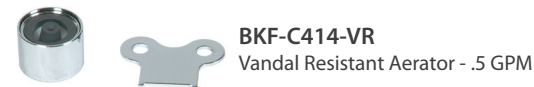

Use your smart phone to scan the above QR code to visit our website: www.bk-resources.com

4" Splash Mount Heavy Duty Solid Body Faucet with Swing Spout

Model: BKF-4SM-G, Lead Free

Options:

BKF-C414-VR
Vandal Resistant Aerator - .5 GPM

BKF-WBH
ADA Compliant
Wrist Blade Handles

BK-DMMK-90
Faucet Mounting Kit - *SOLD SEPARATELY*

Product Specifications:

- Heavy Duty Double Seat 1/4 Turn Ceramic Cartridges
- Color Coded Hot & Cold Indicators
- Double O-Ring Spout Seal
- High Polished Triple Dipped Chrome Finish
- Integral Check Valve
- Lead Free Compliant
- Full Replacement Parts Available