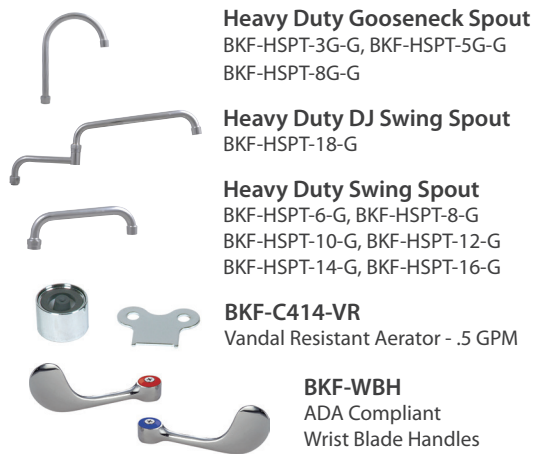

BKF-WBH
ADA Compliant
Wrist Blade Handles

BK-DMMK-90
Faucet Mounting Kit - *SOLD SEPARATELY*

Product Specifications:

- Heavy Duty Double Seat 1/4 Turn Ceramic Cartridges
- Color Coded Hot & Cold Indicators
- Double O-Ring Spout Seal
- High Polished Triple Dipped Chrome Finish
- Integral Check Valve
- Lead Free Compliant
- Full Replacement Parts Available

Certifications:

PRODUCT SPECIFICATION SHEET

RESOURCES

4" Splash Mount Heavy Duty Solid Body Faucet with Swing Spout

Model: BKF-4SM-G, Lead Free

Double O-Ring

Exploded Parts Detail:

Diagram #	Quantity	Part Number	Description
1	1	BKF-SPT-XX-G	Spout
2	1	BKF-SPT-ORING	O-Ring
3	1	BKF-SPT-SPACER	Spacer
4	1	BKF-SPT-NUT	Spout Nut
5	1	BKF-4SM-SPT-BASE	Spout Base
6	2	BKF-W-MN	Mounting Nut
7	2	BKF-W-MW	Mounting Washer
8	1	BKF-SBH	Handle
9	1	BKF-BONNET	Bonnet
10	2	BKF-HV/CV-G	Ceramic Valves
11	1	BKF-4SM-XX-G	Faucet Body
12	1	BKF-SPT-AER-W	Aerator Washer
13	1	BKF-SPT-AER	Aerator
14	1	BKF-SPT-NOZZLE	Nozzle

Optional Spouts & Parts:

Heavy Duty Gooseneck Spout
BKF-HSPT-3G-G, BKF-HSPT-5G-G
BKF-HSPT-8G-G

Heavy Duty DJ Swing Spout
BKF-HSPT-18-G

Heavy Duty Swing Spout
BKF-HSPT-6-G, BKF-HSPT-8-G
BKF-HSPT-10-G, BKF-HSPT-12-G
BKF-HSPT-14-G, BKF-HSPT-16-G