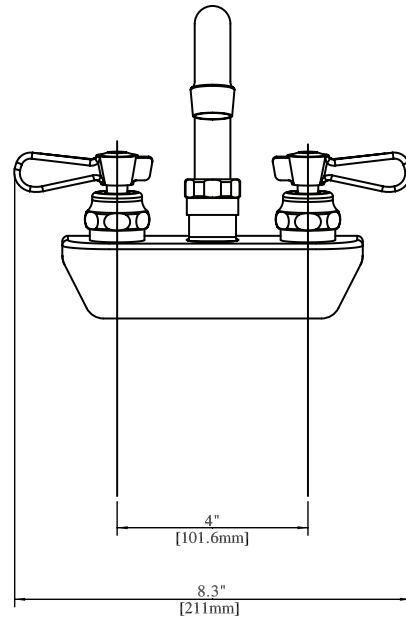

Use your smart phone to scan the above QR code to visit our website: www.bk-resources.com

4" Splash Mount Heavy Duty Solid Body Faucet with Swing Spout

Model: BKF-4SM-G, Lead Free

Options:

BKF-C414-VR
Vandal Resistant Aerator - .5 GPM

BKF-WBH
ADA Compliant
Wrist Blade Handles

BK-DMMK-90
Faucet Mounting Kit - *SOLD SEPARATELY*

Product Specifications:

- Heavy Duty Double Seat 1/4 Turn Ceramic Cartridges
- Color Coded Hot & Cold Indicators
- Double O-Ring Spout Seal
- High Polished Triple Dipped Chrome Finish
- Integral Check Valve
- Lead Free Compliant
- Full Replacement Parts Available

Product Detail:

Model Number	DIM. A	DIM. B	DIM. C
BKF-4SM-6-G	2.16" [54.7]	4.38" [111.1]	6" [152.4]
BKF-4SM-8-G	2.56" [65]	4.75" [120.6]	8" [203.2]
BKF-4SM-10-G	2.88" [73]	5.17" [131.4]	10" [254]
BKF-4SM-12-G	3.31" [84.1]	5.56" [141.3]	12" [304.8]
BKF-4SM-14-G	3.75" [95.3]	5.88" [149.2]	14" [355.6]
BKF-4SM-16-G	4.13" [104.7]	6.38" [161.9]	16" [406.4]

Certifications:

PRODUCT SPECIFICATION SHEET

RESOURCES

4" Splash Mount Heavy Duty Solid Body Faucet with Swing Spout

Model: BKF-4SM-G, Lead Free

Double O-Ring

Exploded Parts Detail:

Diagram #	Quantity	Part Number	Description
1	1	BKF-SPT-XX-G	Spout
2	1	BKF-SPT-ORING	O-Ring
3	1	BKF-SPT-SPACER	Spacer
4	1	BKF-SPT-NUT	Spout Nut
5	1	BKF-4SM-SPT-BASE	Spout Base
6	2	BKF-W-MN	Mounting Nut
7	2	BKF-W-MW	Mounting Washer
8	1	BKF-SBH	Handle
9	1	BKF-BONNET	Bonnet
10	2	BKF-HV/CV-G	Ceramic Valves
11	1	BKF-4SM-XX-G	Faucet Body
12	1	BKF-SPT-AER-W	Aerator Washer
13	1	BKF-SPT-AER	Aerator
14	1	BKF-SPT-NOZZLE	Nozzle