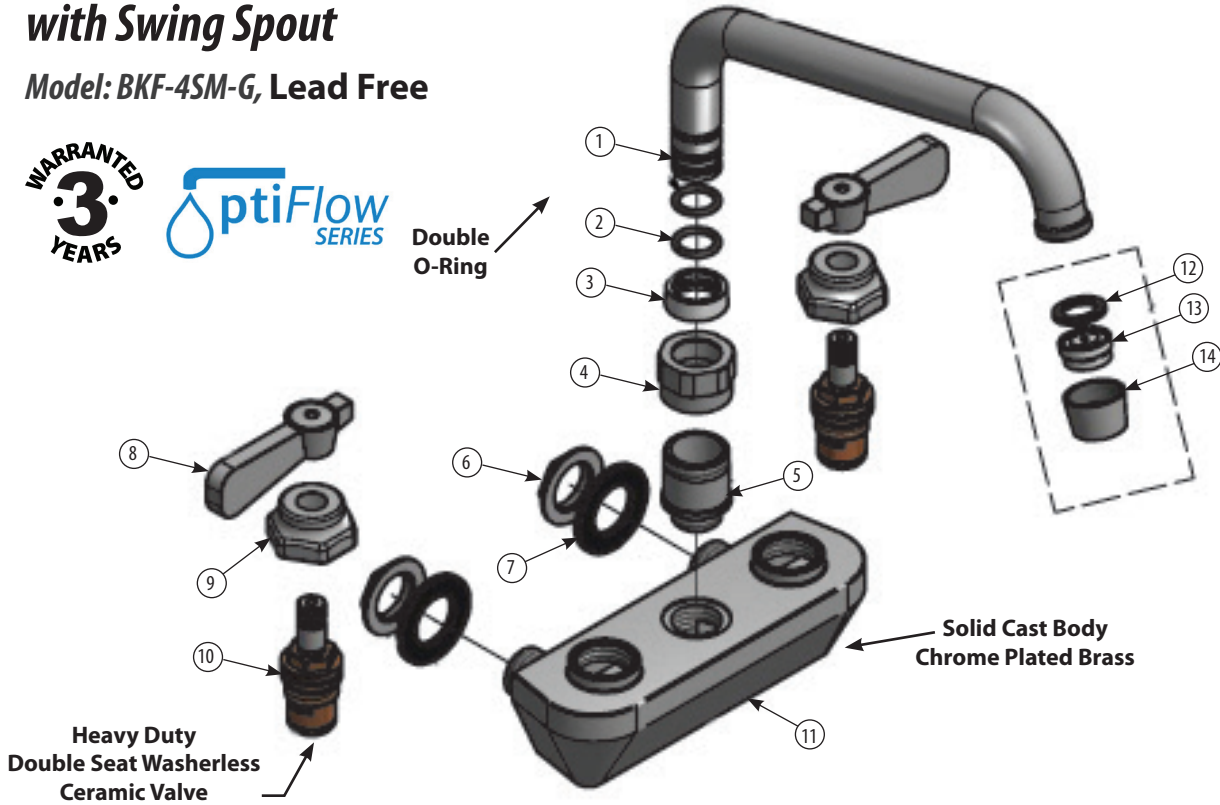

BKF-WBH
ADA Compliant
Wrist Blade Handles

BK-DMMK-90
Faucet Mounting Kit - *SOLD SEPARATELY*

Product Specifications:

- Heavy Duty Double Seat 1/4 Turn Ceramic Cartridges
- Color Coded Hot & Cold Indicators
- Double O-Ring Spout Seal
- High Polished Triple Dipped Chrome Finish
- Integral Check Valve
- Lead Free Compliant
- Full Replacement Parts Available

Certifications:

PRODUCT SPECIFICATION SHEET

RESOURCES

4" Splash Mount Heavy Duty Solid Body Faucet with Swing Spout

Model: BKF-4SM-G, Lead Free

Double O-Ring

Exploded Parts Detail:

Diagram #	Quantity	Part Number	Description
1	1	BKF-SPT-XX-G	Spout
2	1	BKF-SPT-ORING	O-Ring
3	1	BKF-SPT-SPACER	Spacer
4	1	BKF-SPT-NUT	Spout Nut
5	1	BKF-4SM-SPT-BASE	Spout Base
6	2	BKF-W-MN	Mounting Nut
7	2	BKF-W-MW	Mounting Washer
8	1	BKF-SBH	Handle
9	1	BKF-BONNET	Bonnet
10	2	BKF-HV/CV-G	Ceramic Valves
11	1	BKF-4SM-XX-G	Faucet Body
12	1	BKF-SPT-AER-W	Aerator Washer
13	1	BKF-SPT-AER	Aerator
14	1	BKF-SPT-NOZZLE	Nozzle

Optional Spouts & Parts:

Heavy Duty Gooseneck Spout
BKF-HSPT-3G-G, BKF-HSPT-5G-G
BKF-HSPT-8G-G

Heavy Duty DJ Swing Spout
BKF-HSPT-18-G

Heavy Duty Swing Spout
BKF-HSPT-6-G, BKF-HSPT-8-G
BKF-HSPT-10-G, BKF-HSPT-12-G
BKF-HSPT-14-G, BKF-HSPT-16-G