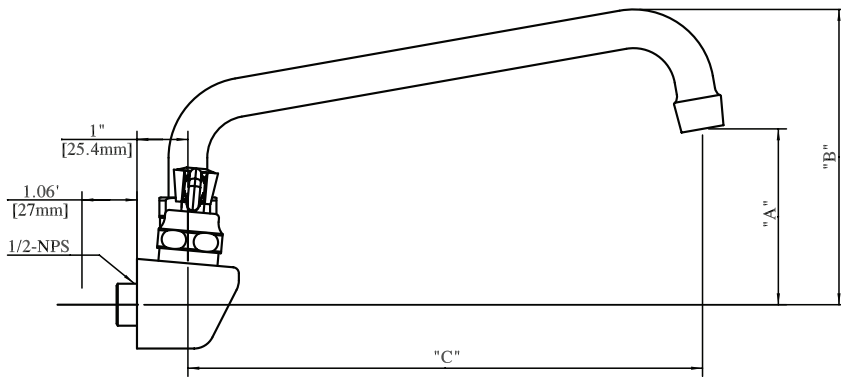

Use your smart phone to scan the above QR code to visit our website: www.bk-resources.com

4" Splash Mount Heavy Duty Solid Body Faucet with Swing Spout

Model: BKF-4SM-G, Lead Free

Options:

Product Specifications:

- Heavy Duty Double Seat 1/4 Turn Ceramic Cartridges
- Color Coded Hot & Cold Indicators
- Double O-Ring Spout Seal
- High Polished Triple Dipped Chrome Finish
- Integral Check Valve
- Lead Free Compliant
- Full Replacement Parts Available

Product Detail:

Model Number	DIM. A	DIM. B	DIM. C
BKF-4SM-6-G	2.16" [54.7]	4.38" [111.1]	6" [152.4]
BKF-4SM-8-G	2.56" [65]	4.75" [120.6]	8" [203.2]
BKF-4SM-10-G	2.88" [73]	5.17" [131.4]	10" [254]
BKF-4SM-12-G	3.31" [84.1]	5.56" [141.3]	12" [304.8]
BKF-4SM-14-G	3.75" [95.3]	5.88" [149.2]	14" [355.6]
BKF-4SM-16-G	4.13" [104.7]	6.38" [161.9]	16" [406.4]