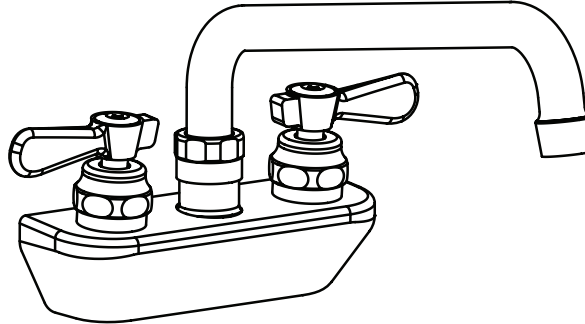

Use your smart phone to scan the above QR code to visit our website: www.bk-resources.com

4" Splash Mount Heavy Duty Solid Body Faucet with Swing Spout

Model: BKF-4SM-G, Lead Free

Options:

BKF-C414-VR
Vandal Resistant Aerator - .5 GPM

BKF-WBH
ADA Compliant
Wrist Blade Handles

BK-DMMK-90
Faucet Mounting Kit - *SOLD SEPARATELY*

Product Specifications:

- Heavy Duty Double Seat 1/4 Turn Ceramic Cartridges
- Color Coded Hot & Cold Indicators
- Double O-Ring Spout Seal
- High Polished Triple Dipped Chrome Finish
- Integral Check Valve
- Lead Free Compliant
- Full Replacement Parts Available

Product Detail:

Model Number	DIM. A	DIM. B	DIM. C
BKF-4SM-6-G	2.16" [54.7]	4.38" [111.1]	6" [152.4]
BKF-4SM-8-G	2.56" [65]	4.75" [120.6]	8" [203.2]
BKF-4SM-10-G	2.88" [73]	5.17" [131.4]	10" [254]
BKF-4SM-12-G	3.31" [84.1]	5.56" [141.3]	12" [304.8]
BKF-4SM-14-G	3.75" [95.3]	5.88" [149.2]	14" [355.6]
BKF-4SM-16-G	4.13" [104.7]	6.38" [161.9]	16" [406.4]

Certifications:

PRODUCT SPECIFICATION SHEET

RESOURCES

4" Splash Mount Heavy Duty Solid Body Faucet with Swing Spout

Model: BKF-4SM-G, Lead Free

Double O-Ring

Exploded Parts Detail:

Diagram #	Quantity	Part Number	Description
1	1	BKF-SPT-XX-G	Spout
2	1	BKF-SPT-ORING	O-Ring
3	1	BKF-SPT-SPACER	Spacer
4	1	BKF-SPT-NUT	Spout Nut
5	1	BKF-4SM-SPT-BASE	Spout Base
6	2	BKF-W-MN	Mounting Nut
7	2	BKF-W-MW	Mounting Washer
8	1	BKF-SBH	Handle
9	1	BKF-BONNET	Bonnet
10	2	BKF-HV/CV-G	Ceramic Valves
11	1	BKF-4SM-XX-G	Faucet Body
12	1	BKF-SPT-AER-W	Aerator Washer
13	1	BKF-SPT-AER	Aerator
14	1	BKF-SPT-NOZZLE	Nozzle