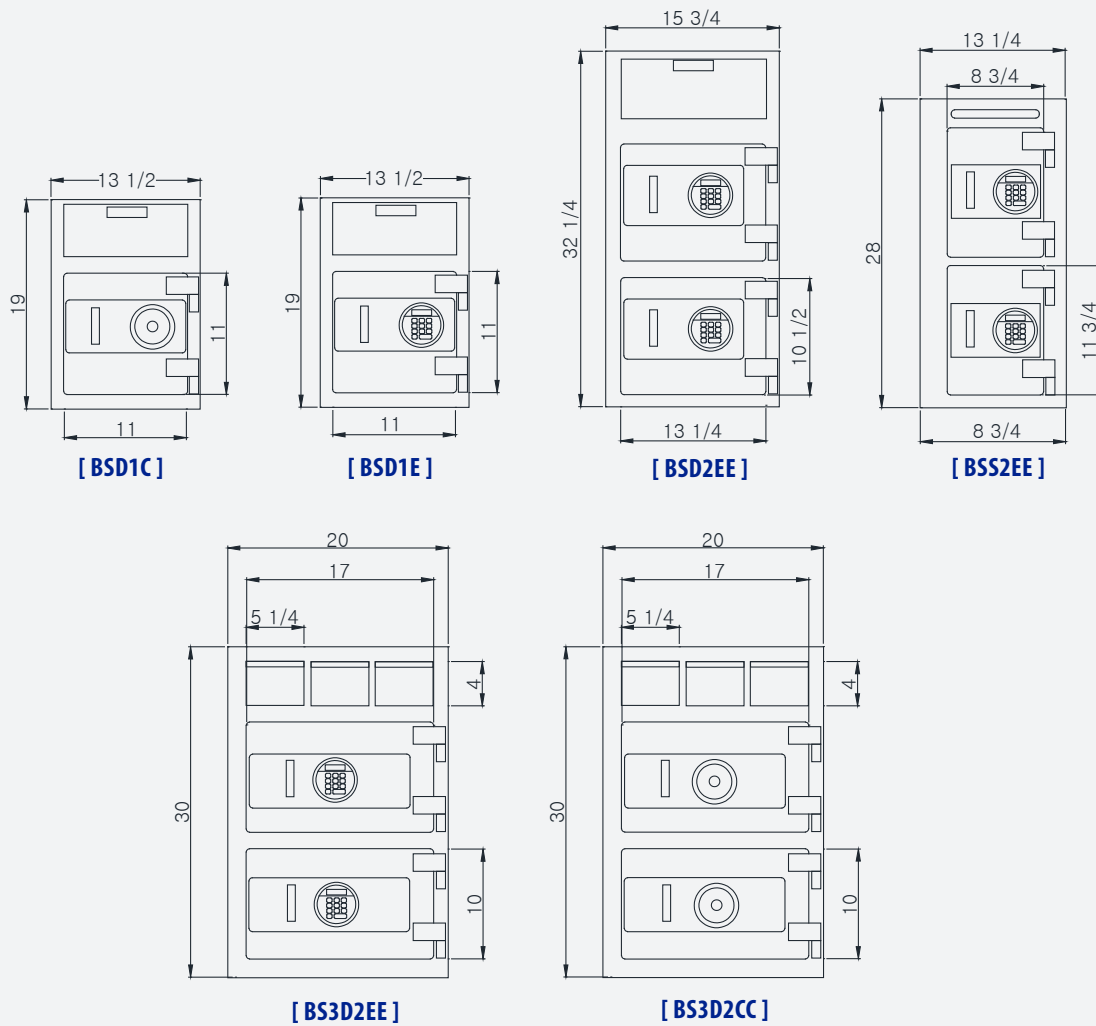

- SAFES / DEPOSITORY AND MONEY MANAGER -

- BOLT DETENT DEVICE AUTOMATICALLY ENGAGES WHEN DOOR IS CLOSED.
- HEAVY DUTY B RATED CONSTRUCTION - 1/2" THICK DOOR, 1/4" THICK BODY OF SOLID STEEL.
- AUXILIARY SPRING LOADED RELOCKING DEVICE ACTIVATED BY HARD IMPACTS.
- THREE 3/4" DIAMETER LOCKING BOLTS.
- SOLID STEEL FULL LENGTH DEAD BAR PREVENTS DOOR REMOVAL DURING A FORCED ENTRY ATTEMPT.
- ANTI-FISH BAFFELS.
- PRE-DRILLED ANCHOR-DOWN HOLES FOR MORE SECURITY.
- EASY TO USE DIGITAL LOCK (BS3D2EE)
- HEAVY DUTY HINGES

WARRANTY
90 Days Parts only

APPROVALS:

AVAILABLE AT:

Slot Depository Safes / Depository and Money Manager Safes

Product plan View

Product Specification

Slot Depository Safes

Model	Lock System	Door	Exterior Cabinet Dimensions (inches / mm)			Interior Cabinet Dimensions (inches / mm)*			Net Weight (lbs/kg)	Ship Weight (lbs/kg)
			L	D	H	L	D	H		
BSD1E	Digital Lock	1 Door	13 1/2"(340mm)	15"(380mm)	19"(480mm)	10 1/2"(266mm)	12 3/4"(324mm)	10 1/4"(260mm)	112 (51)	123 (56)
BSD1C	Combination Lock	1 Door	13 1/2"(340mm)	15"(380mm)	19"(480mm)	10 1/2"(266mm)	12 3/4"(324mm)	10 1/4"(260mm)	112 (51)	123 (56)
BSD2EE	Digital Lock	2 Doors	15 3/4"(400mm)	15 3/4"(400mm)	32 1/4"(820mm)	12 5/8" (320mm)	13 1/4" (336mm)	10 1/4"(260mm)	187 (85)	205 (93)
BSS2EE	Digital Lock	2 Doors	13 1/4"(335mm)	14 1/2"(365mm)	28"(710mm)	8 5/8"(220mm)	12 1/4"(312mm)	11 3/4"(300mm)	174 (79)	191 (87)

*Interior Dimensions are measurements per door of the unit

Depository and Money Manager Safes

Model	Lock System	Door	Exterior Cabinet Dimensions (inches / mm)			Interior Cabinet Dimensions (inches / mm)*			Net Weight (lbs/kg)	Ship Weight (lbs/kg)
			L	D	H	L	D	H		
BS3D2EE	Digital Lock	2 Doors	20" (508mm)	16" (406mm)	30" (760mm)	16 1/2" (406mm)	13 1/4" (336mm)	9" (230mm)	220 (100)	242 (110)
BS3D2CC	Combination Lock	2 Doors	20" (508mm)	16" (406mm)	30" (760mm)	16 1/2" (406mm)	13 1/4" (336mm)	9" (230mm)	220 (100)	242 (110)