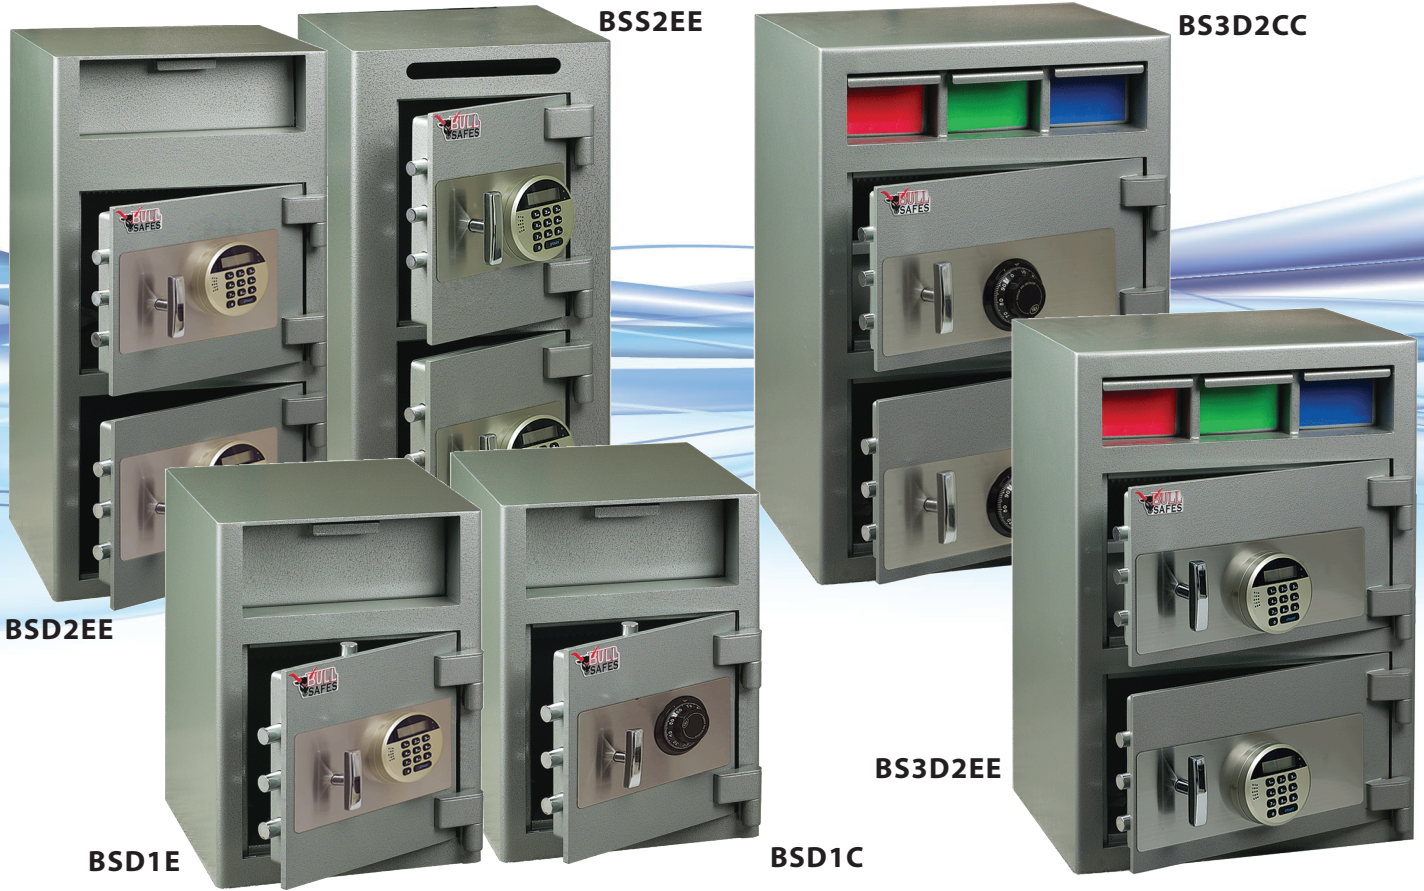

PROJECT :	
MODEL # :	
ITEM # :	QTY :
AVAILABLE W/H :	
APPROVAL :	

SAFES - Slot Depository / Depository and Money Manager

STANDARD FEATURES

- SAFES / SLOT DEPOSITORY -

- HEAVY DUTY B RATED CONSTRUCTION - 1/2" THICK DOOR, 1/4" THICK BODY OF SOLID STEEL
- AUXILIARY SPRING LOADED RE-LOCKING DEVICE ACTIVATED BY HARD IMPACTS
- THREE 3/4" DIAMETER LOCKING BOLTS
- SOLID STEEL FULL LENGTH DEAD BAR PREVENTS DOOR REMOVAL DURING A FORCED ENTRY ATTEMPT
- ANTI-FISH BEFALLS
- PRE-DRILLED ANCHOR-DOWN HOLE FOR MORE SECURITY
- EASY TO USE DIGITAL LOCK (BSD1E, BSD2EE, BSS2EE)
- COMES WITH REMOTE BACK-UP POWER PACKS
- HEAVY DUTY HINGES
- AUTOMATIC LOCK DOWN MOVEMENT SENSOR

- SAFES / DEPOSITORY AND MONEY MANAGER -

- BOLT DETENT DEVICE AUTOMATICALLY ENGAGES WHEN DOOR IS CLOSED.
- HEAVY DUTY B RATED CONSTRUCTION - 1/2" THICK DOOR, 1/4" THICK BODY OF SOLID STEEL.
- AUXILIARY SPRING LOADED RELOCKING DEVICE ACTIVATED BY HARD IMPACTS.
- THREE 3/4" DIAMETER LOCKING BOLTS.
- SOLID STEEL FULL LENGTH DEAD BAR PREVENTS DOOR REMOVAL DURING A FORCED ENTRY ATTEMPT.
- ANTI-FISH BAFFELS.
- PRE-DRILLED ANCHOR-DOWN HOLES FOR MORE SECURITY.
- EASY TO USE DIGITAL LOCK (BS3D2EE)
- HEAVY DUTY HINGES